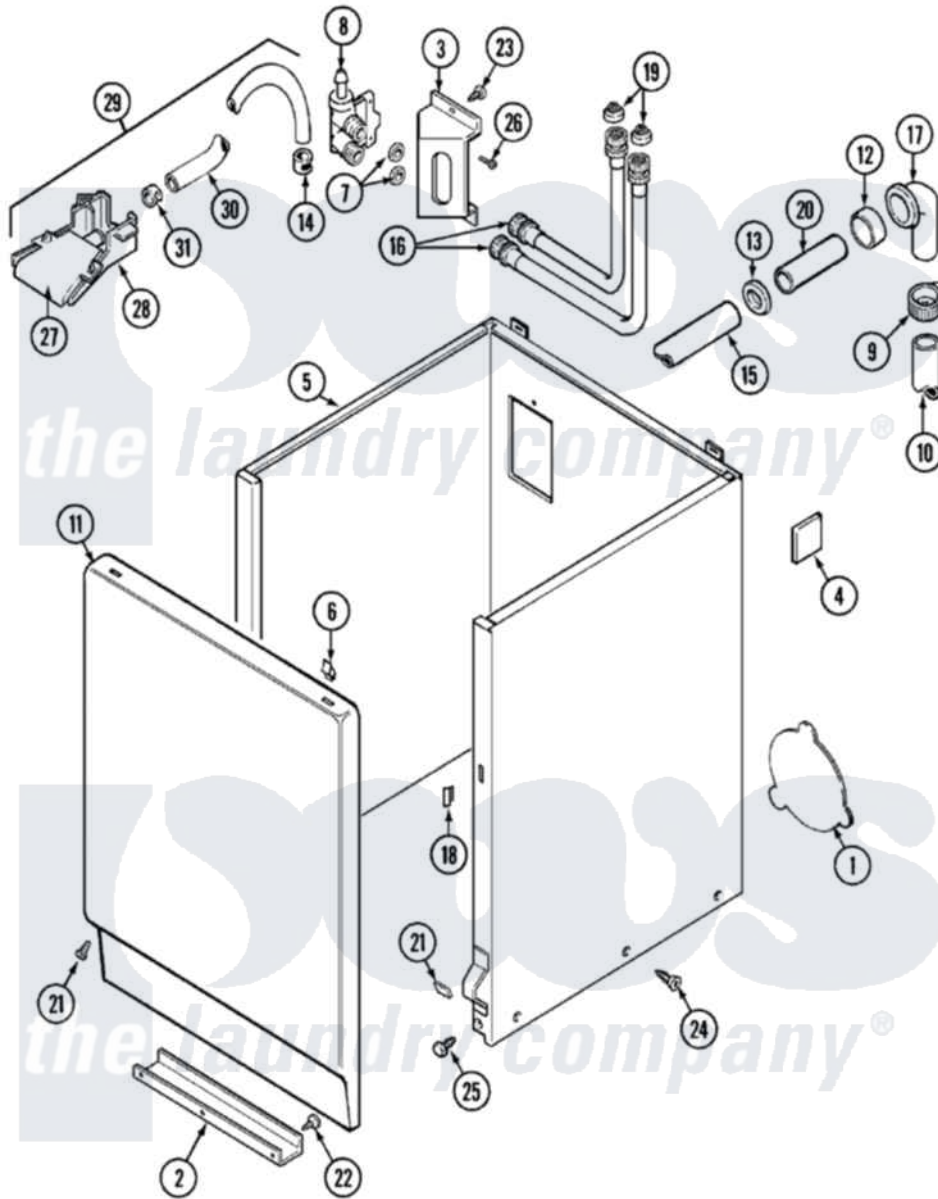

Maytag LAT9334ABE 02 - CABINET

Maytag [Residential Maytag LAT9334ABE Washer Parts](#) Parts Diagram 02 - CABINET
 Click on the part number to view part

Item	Original Part Number	Replaced By	Status	Part Description
1	211294	90767		Screw, 8A X 3/8 HeX Washer Head Tapping
"	211878		Not Available	PLATE, ACCESS
2	213846			Guard, Belt
3	214812	22002361		Bracket, Water Valve
4	215058			Pad, Cabinet Bumper
5	22001302	22004425		Cabinet White Aspack
6	212982	22001650		Fastener, Spring
7	Y013783			Washer, Inlet Hose
8	214337	96160		Screen
"	22001274			Valve, Water
9	200908	285655		Clamp, Hose
10	216017			Hose, Drain
"	Y059149			(7/8" I.D. CARTON OF 50 FT.)
11	33001221	22001817		Sheet, Sound Damper
"	216078		Not Available	PANEL, FRONT (WHT)

12	214765		Gasket, Siphon Break
13	202574	3367052	Clamp, Hose
14	216169	596669	Clamp, Manifold
15	214767	22001448	Hose, Pump
16	202860		Inlet Hose Assembly
17	Y216016	W10116738	Elbow
18	214376	22002331	Spacer, Front Panel
19	200961	12001413	Strainer And Washer Kit
20	Y014874		Screw, Idler Arm And Sleeve
"	206638		Siphon Break
21	204439		Screw And Fstner Assembly
22	211294	90767	Screw, 8A X 3/8 HeX Washer Head Tapping
23	212276	W10116760	Screw
24	213007		Xfor Cabinet See Cabinet, Back
25	213121	3400111	Screw, 12-14 X 5/8
"	213122	27001200	Screw
26	Y313561		Screw----NA
27	22001187		Injector
28	22001186		Injector
29	22001304		Water Injector Assembly
30	22001190		Hose, Injector
31	216170	489503	Clamp