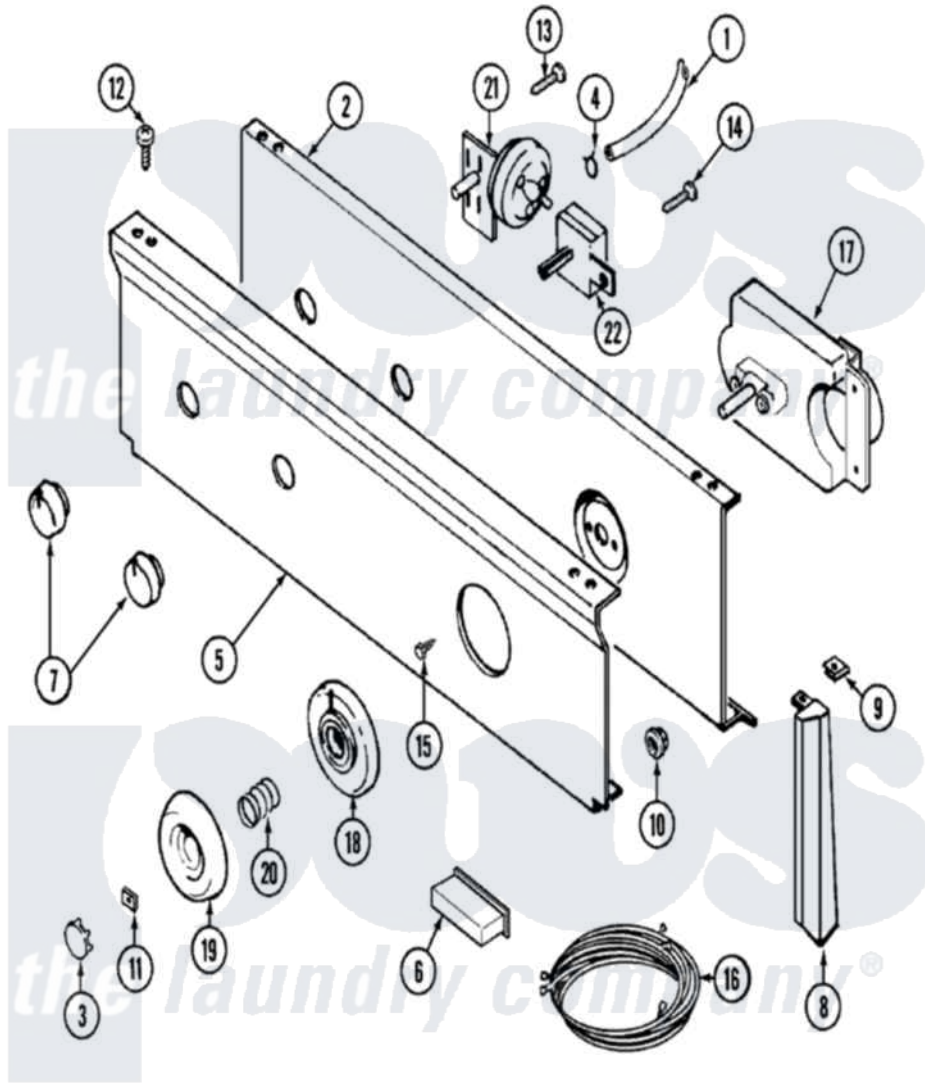

Maytag LAT9334ABE 04 - CONTROL PANEL

Maytag [Residential Maytag LAT9334ABE Washer Parts](#) Parts Diagram 04 - CONTROL PANEL
 Click on the part number to view part

Item	Original Part Number	Replaced By	Status	Part Description
1	22001036	22001619		Tube, Water Level Switch
2	22001132			Plate, Support
"	315483	3370225		Screw
"	204807			Ground Wire, Supp. Plte To Top Cover
3	216250	22001446		Cap, Knob
4	410296	596669		Clamp, Manifold
5	22001123			Panel, Control
6	214897			Pad, Control Panel
7	22001268		Not Available	KNOB ASSY. (WHT)
8	22001289		Not Available	END CAP, CTRL. PNL. (LT-WHT)
"	22001291			End Cap, Control Panel
9	214894			Fastener, End Cap
10	214872			Palnut, End Cap Note: Nut, Lamp Holder
11	211605			Bezel, Timer Dial

12	210932		Screw, No.8 X 9/16 Ctsk Note: Screw, Inlet Duct
13	211168	W10139210	Screw, 8-18 X 5/16
14	211168	W10139210	Screw, 8-18 X 5/16
15	216412		Screw, Bracket To Timer
16	22001316		Wire Harness, Main
17	22001025		Timer RPR
18	22001265		Bezel, Timer Knob
19	22001198	Not Available	KNOB, TIMER (WHT)
20	211065		Spring, Index Wheel
21	208201		Switch, Pressure
22	208283	Not Available	SWITCH, WATER TEMPERATURE
23	22001104	Not Available	MANUAL, USE & CARE