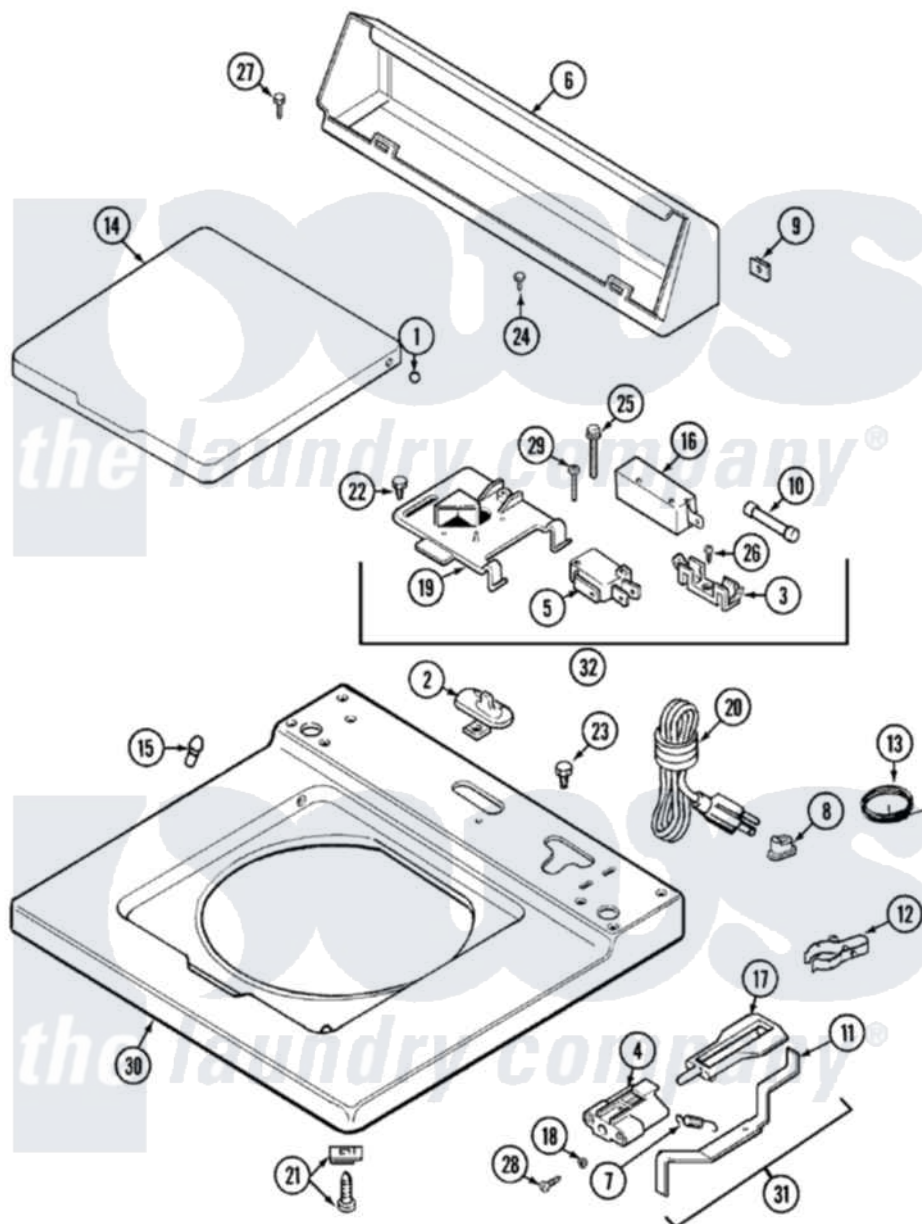

Maytag LAT9334ABE 05 - TOP

Maytag [Residential Maytag LAT9334ABE Washer Parts](#) Parts Diagram 05 - TOP
 Click on the part number to view part

Item	Original Part Number	Replaced By	Status	Part Description
1	211726			Hinge, Ball Lid
2	207159	489355		Screw, 8 X 1/2
"	22001298			Cap, Top Cover
3	207167			Block, Fuse
4	216256		Not Available	BRACKET, UNBALANCE
5	207166			Switch, Check
6	205635			Console
7	213720			Spring, Lid Switch
8	211881			Grommet, Cord Part Not Used-Gas Models Only
9	215075			Fastener, Control Panel To Console
10	207168	22001682		Switch Assembly, Lid W/4amp Fuse
11	22001136			Lever, Unbalance
12	301548			Clamp, Ground Wire
13	311155			Ground Wire And Clamp

14	22001028	22001893	Lid
15	212716		Bumper, Lid
16	205415	279347	Switch-Lid
17	216255		Plunger, Lid Switch
18	211500		Washer, Bracket To Top Cover
19	Y215699	22001678	Bracket, Switch And Fuse
20	208194	22003062	Cord, Power
21	204445		Screw And Fastener Assembly
22	207159	489355	Screw, 8 X 1/2
23	315483	3370225	Screw
24	216423	3370225	Screw
25	213501		Screw, No.6-20 X 1-1/8 Inch
26	Y311711		Screw, Fuse Block
27	Y313559		Screw
28	910182	25-7809	Screw, No.6-20 1/2 Flthd Torx
29	22001352		Screw, Check Switch
30	22001117		TOP COVER ASSEMBLY (WHT)
31	22001311		Unbalance Lever Assembly
32	207176	22001682	Switch Assembly, Lid W/4amp Fuse