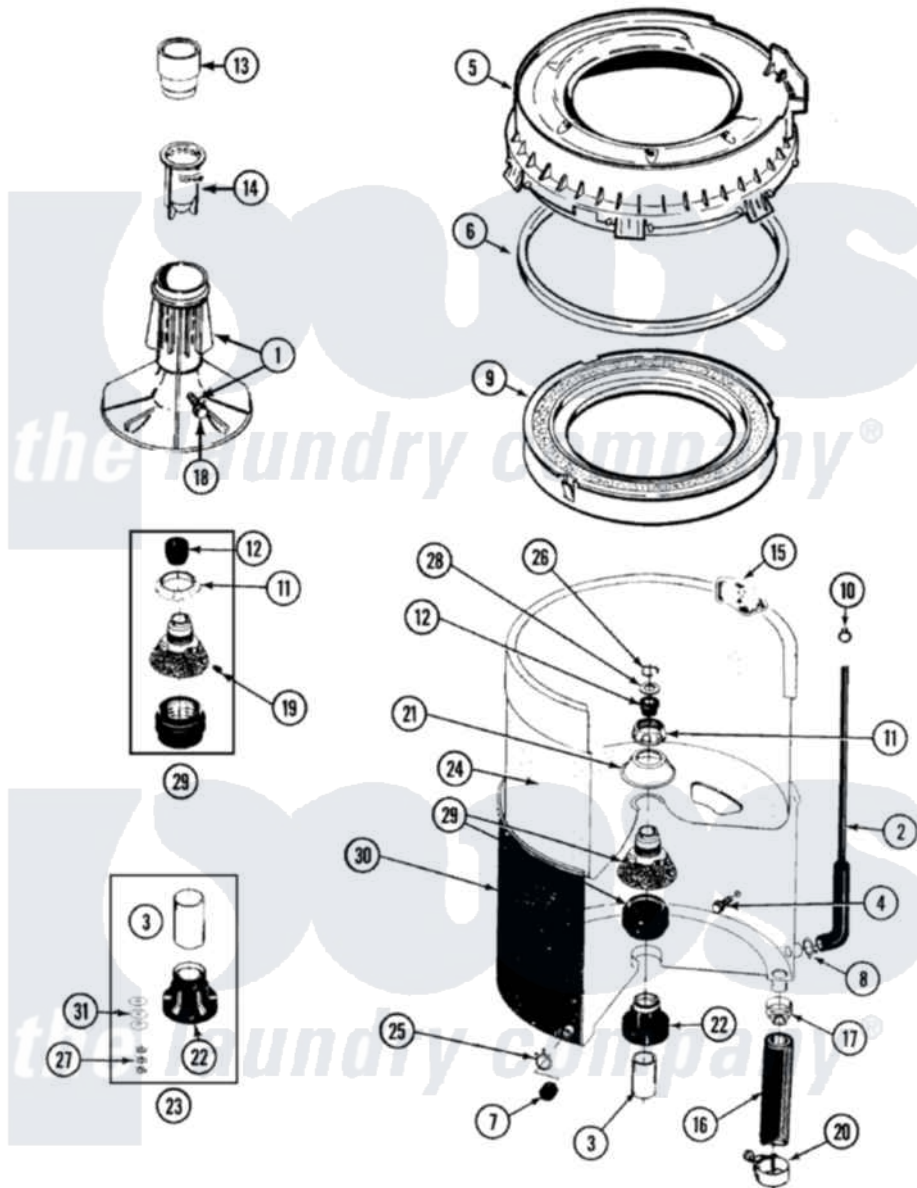

# Maytag LAT9334ABE 07 - TUB

Maytag [Residential Maytag LAT9334ABE Washer Parts](#) Parts Diagram 07 - TUB  
 Click on the part number to view part

Item	Original Part Number	Replaced By	Status	Part Description
1	<a href="#">207228</a>			Agitator W/Lock Screw
2	22001036	<a href="#">22001619</a>		Tube, Water Level Switch
3	<a href="#">211130</a>			Bearing Liner, Tub Bearing
4	200744	<a href="#">W10175939</a>		Bolt
"	205254	<a href="#">W10175938</a>		Bolt
5	<a href="#">22001299</a>			Tub Cover And Gasket Assembly
6	Y22001201	<a href="#">22001007</a>		Gasket, Cover To Tub
7	<a href="#">214725</a>			Cap For Spout-Outer Tub
8	<a href="#">211641</a>			Clamp, 1-1/16"
9	<a href="#">22001142</a>			Ring, Balance
10	410296	<a href="#">596669</a>		Clamp, Manifold
11	211047	<a href="#">6-2110472</a>		Nut- Clamp
12	Y0A4298	<a href="#">6-0A57420</a>		Seal- Agitator
13	<a href="#">22001295</a>			Housing, Dispenser
14	<a href="#">22001294</a>			Cup, Dispensing
15	<a href="#">207219</a>			Filter, Self-Cleaning

16	<a href="#">213045</a>		Hose, Outer Tub Part Not Used
17	201011	<a href="#">285655</a>	Clamp, Hose
18	206478		Not Available
19	211618	<a href="#">22001423</a>	Set Screw, Mounting Stem
20	202574	<a href="#">3367052</a>	Clamp, Hose
21	<a href="#">211210</a>		Washer, Clamping Nut
22	200824	<a href="#">6-2040130</a>	Tub Bearin
23	204013	<a href="#">6-2040130</a>	Tub Bearin
24	<a href="#">22001139</a>		Tub, Inner
25	214739	<a href="#">596669</a>	Clamp, Manifold
26	<a href="#">Y015667</a>		Retaining Ring
27	<a href="#">Y054867</a>		Washer, Lock
28	<a href="#">Y015666</a>		Washer, Retaining -
29	204012	<a href="#">6-2095720</a>	Mounting S
30	22001114		Not Available
31	<a href="#">211100</a>		TUB, OUTER (EX. LARGE)
			Washer, Outer Tub