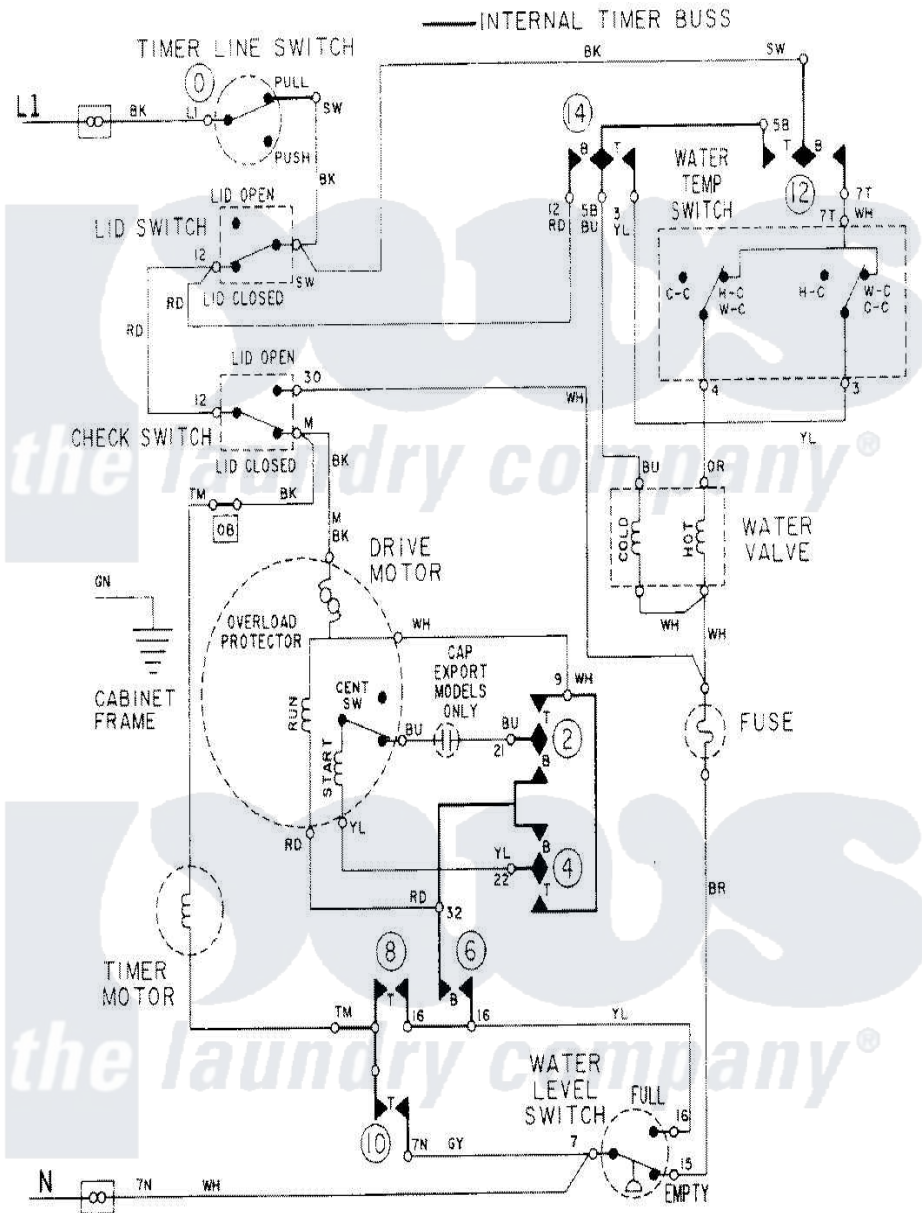

Maytag LAT9334ABE 08 - WIRING INFORMATION

Maytag Residential Maytag LAT9334ABE Washer Parts Parts Diagram 08 - WIRING INFORMATION
 Click on the part number to view part

Item	Original Part Number	Replaced By	Status	Part Description
NI	15001088		Not Available	WIRING INFORMATION