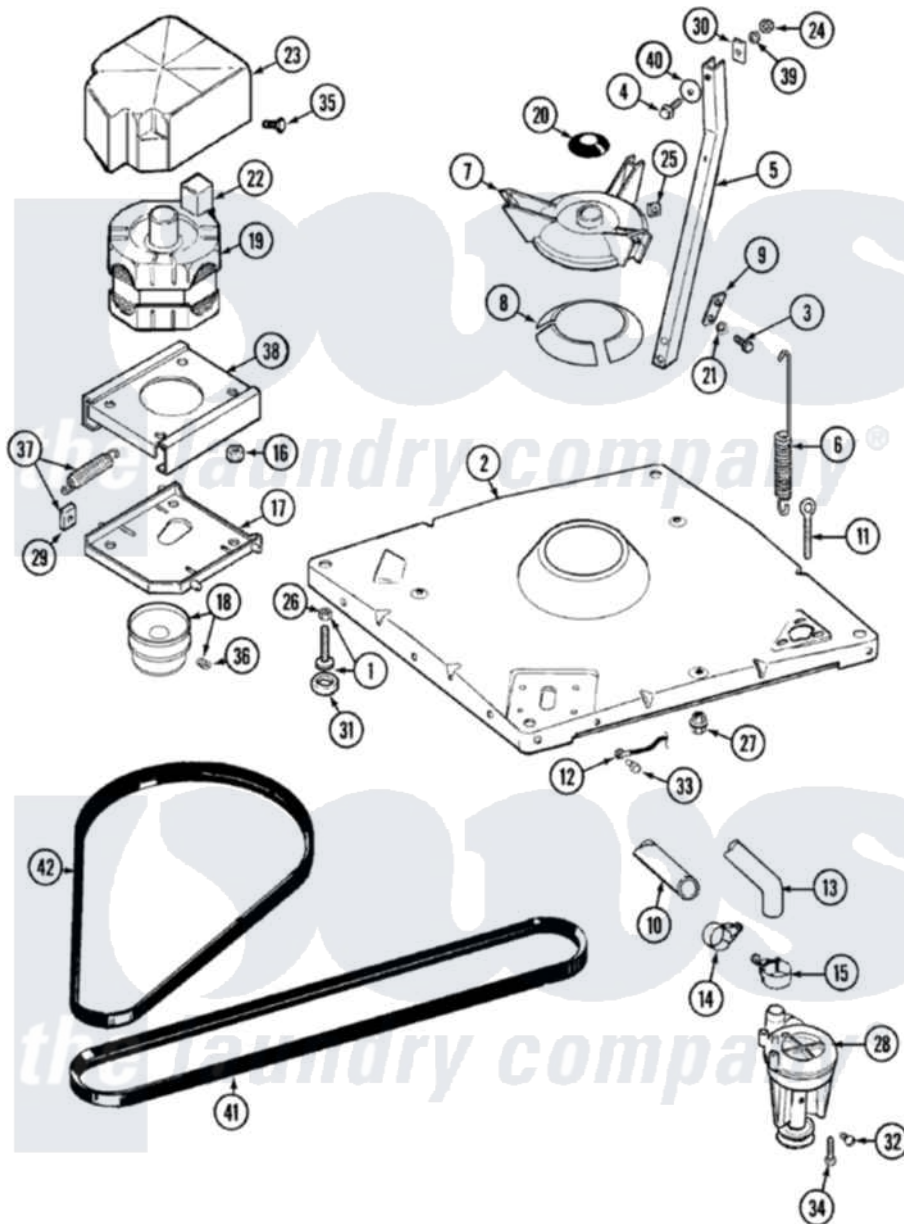

# Maytag LAT9356AAE 01 - BASE

Maytag Residential Maytag LAT9356AAE Washer Parts Parts Diagram 01 - BASE  
 Click on the part number to view part

| Item | Original Part Number     | Replaced By               | Status | Part Description              |
|------|--------------------------|---------------------------|--------|-------------------------------|
| 1    | Y302699                  | <a href="#">22003428</a>  |        | Leg, Adjustable               |
| 2    | 22001172                 | <a href="#">22002150</a>  |        | Base                          |
| 3    | <a href="#">Y015627</a>  |                           |        | Screw- Hex                    |
| 4    | 200744                   | <a href="#">W10175939</a> |        | Bolt                          |
| "    | 205254                   | <a href="#">W10175938</a> |        | Bolt                          |
| 5    | <a href="#">213053</a>   |                           |        | Brace, Tub Part Not Used      |
| 6    | <a href="#">22001300</a> |                           |        | Spring, Centering             |
| 7    | <a href="#">203725</a>   |                           |        | Damper W/Bolt And Clip        |
| 8    | <a href="#">203956</a>   |                           |        | Damper Pad Kit                |
| 9    | <a href="#">213073</a>   |                           |        | Washer, Double Brace          |
| 10   | <a href="#">22001816</a> |                           |        | Hose, Drain                   |
| 11   | <a href="#">216416</a>   |                           |        | Bolt, Eye/Centering Spring    |
| 12   | <a href="#">901220</a>   |                           |        | Ground Wire                   |
| 13   | <a href="#">213045</a>   |                           |        | Hose, Outer Tub Part Not Used |
| 14   | 22001820                 | <a href="#">285655</a>    |        | Clamp, Hose                   |
| 15   | 22001640                 | <a href="#">285655</a>    |        | Clamp, Hose                   |