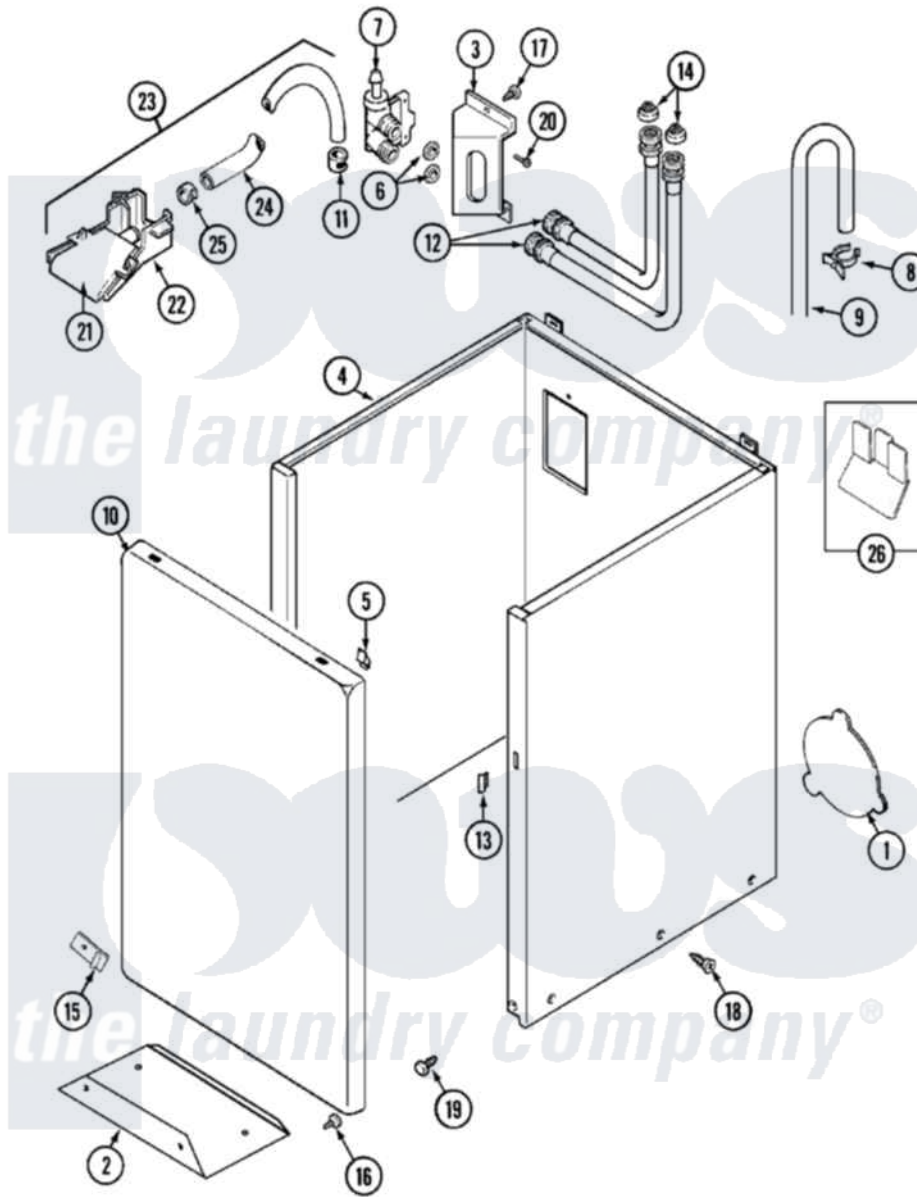

Maytag LAT9356AAE 02 - CABINET

Maytag [Residential Maytag LAT9356AAE Washer Parts](#) Parts Diagram 02 - CABINET
 Click on the part number to view part

Item	Original Part Number	Replaced By	Status	Part Description
1	22001683	22002924		Plate, Access
"	211878		Not Available	PLATE, ACCESS
"	211294	90767		Screw, 8A X 3/8 HeX Washer Head Tapping
2	213846			Guard, Belt
3	22003217	3370225		Screw
"	22002361			Bracket, Water Valve
4	22002379	22004425		Cabinet White Aspack
5	22001650			Fastener, Spring
6	Y013783			Washer, Inlet Hose
7	214337	96160		Screen
"	22002360			Valve, Water
8	22001815	22002765		Clip, Hose
"	22002701	22003814		Retainer, Drain Hose
9	22001816			Hose, Drain
"	22002700	22003410		Hose, Drain
10	22001817			Sheet, Sound Damper

"	22002366		Not Available	PANEL, FRONT (WHT)
11	216169	596669		Clamp, Manifold
12	202860			Inlet Hose Assembly
13	214376	22002331		Spacer, Front Panel
14	200961	12001413		Strainer And Washer Kit
15	22002377			Clip, Retainer
"	22001995			Screw Note: Screw, Tumbler Front And Shroud
"	22002376			Clip
"	22002378	27001200		Screw
"	12001341			Screw And Fastener Kit
16	211294	90767		Screw, 8A X 3/8 HeX Washer Head Tapping
17	22002372			Screw
18	213007			Xfor Cabinet See Cabinet, Back
19	213122	27001200		Screw
"	213121	3400111		Screw, 12-14 X 5/8
20	Y313561			Screw----NA
21	22001187			Injector
22	22001186			Injector
23	22001304			Water Injector Assembly
24	22001190			Hose, Injector
25	216169	596669		Clamp, Manifold
26	22001972			Clip, Cabinet