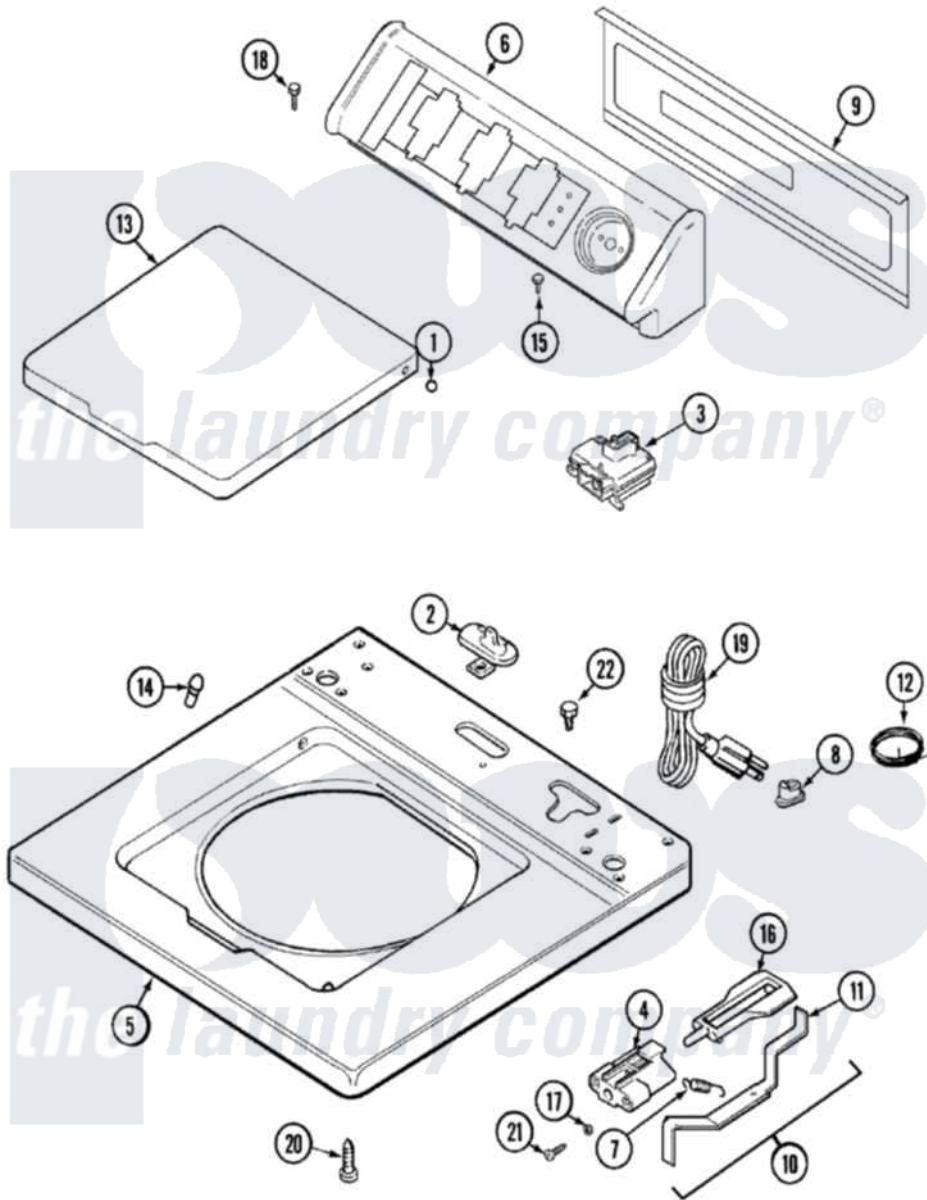

Maytag LAT9356AAE 05 - TOP

Maytag [Residential Maytag LAT9356AAE Washer Parts](#) Parts Diagram 05 - TOP
 Click on the part number to view part

Item	Original Part Number	Replaced By	Status	Part Description
1	211726			Hinge, Ball Lid
2	207159	489355		Screw, 8 X 1/2
"	22001298			Cap, Top Cover
3	22004243			Switch, Lid
4	22002135			Bracket, Unbalance
5	22002137			Cover Assembly, Top
6	22001670			Console
7	213720			Spring, Lid Switch
8	211881			Grommet, Cord Part Not Used-Gas Models Only
9	216423	3370225		Screw
"	22001662	8534058		Screw
"	22001814			Back Panel, Console
10	22001969			Unbalance Lever Assembly
11	22001968			Lever, Unbalance
12	Y705026	3370225		Screw
"	22001654			Wire, Ground

13	22001674	22001893	Lid
14	212716		Bumper, Lid
15	216423	3370225	Screw
16	216255		Plunger, Lid Switch
17	211500		Washer, Bracket To Top Cover
18	216423	3370225	Screw
19	208194	22003062	Cord, Power
20	22001402	214354	Screw, Top Cover To Cabnt.
21	207159	489355	Screw, 8 X 1/2
"	22001600	25-7809	Screw, No.6-20 1/2 Flthd Torx
22	Y705026	3370225	Screw