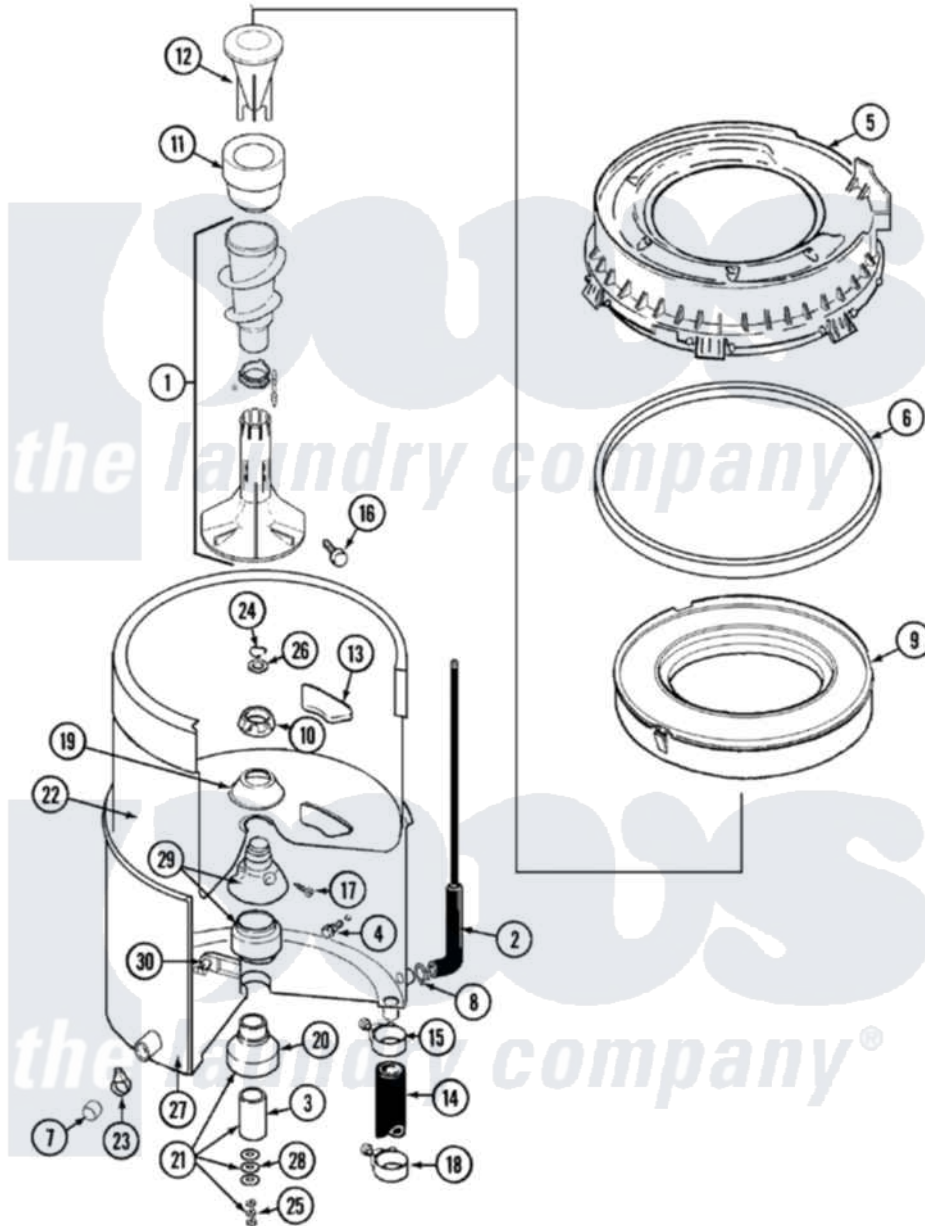

Maytag LAT9356AAE 07 - TUB

Maytag [Residential Maytag LAT9356AAE Washer Parts](#) Parts Diagram 07 - TUB
 Click on the part number to view part

Item	Original Part Number	Replaced By	Status	Part Description
1	22001821			Agitator Auger And Base Assembly
"	22003436	22001821		Agitator Auger And Base Assembly
2	22001036	22001619		Tube, Water Level Switch
3	211130			Bearing Liner, Tub Bearing
4	205254	W10175938		Bolt
"	200744	W10175939		Bolt
5	22001299			Tub Cover And Gasket Assembly
6	Y22001201	22001007		Gasket, Cover To Tub
7	214725			Cap For Spout-Outer Tub
8	211641			Clamp, 1-1/16"
9	22001142			Ring, Balance
10	211047	6-2110472		Nut- Clamp
11	22001805	21001905		Dispenser, Fabric
12	22001806	21001905		Dispenser, Fabric

13	207219		Filter, Self-Cleaning
14	213045		Hose, Outer Tub Part Not Used
15	22001640	285655	Clamp, Hose
16	22001819		L0cking Screw And O Ring
17	22001423		Set Screw, Mounting Stem
18	22001640	285655	Clamp, Hose
19	211210		Washer, Clamping Nut
20	200824	6-2040130	Tub Bearin
21	204013	6-2040130	Tub Bearin
22	22001139		Tub, Inner
23	214739	596669	Clamp, Manifold
24	Y015667		Retaining Ring
25	Y054867		Washer, Lock
26	Y015666		Washer, Retaining -
27	22001114	Not Available	TUB, OUTER (EX. LARGE)
28	211100		Washer, Outer Tub
29	22001648	6-2095720	Mounting S
30	214434		Spout, Deflector