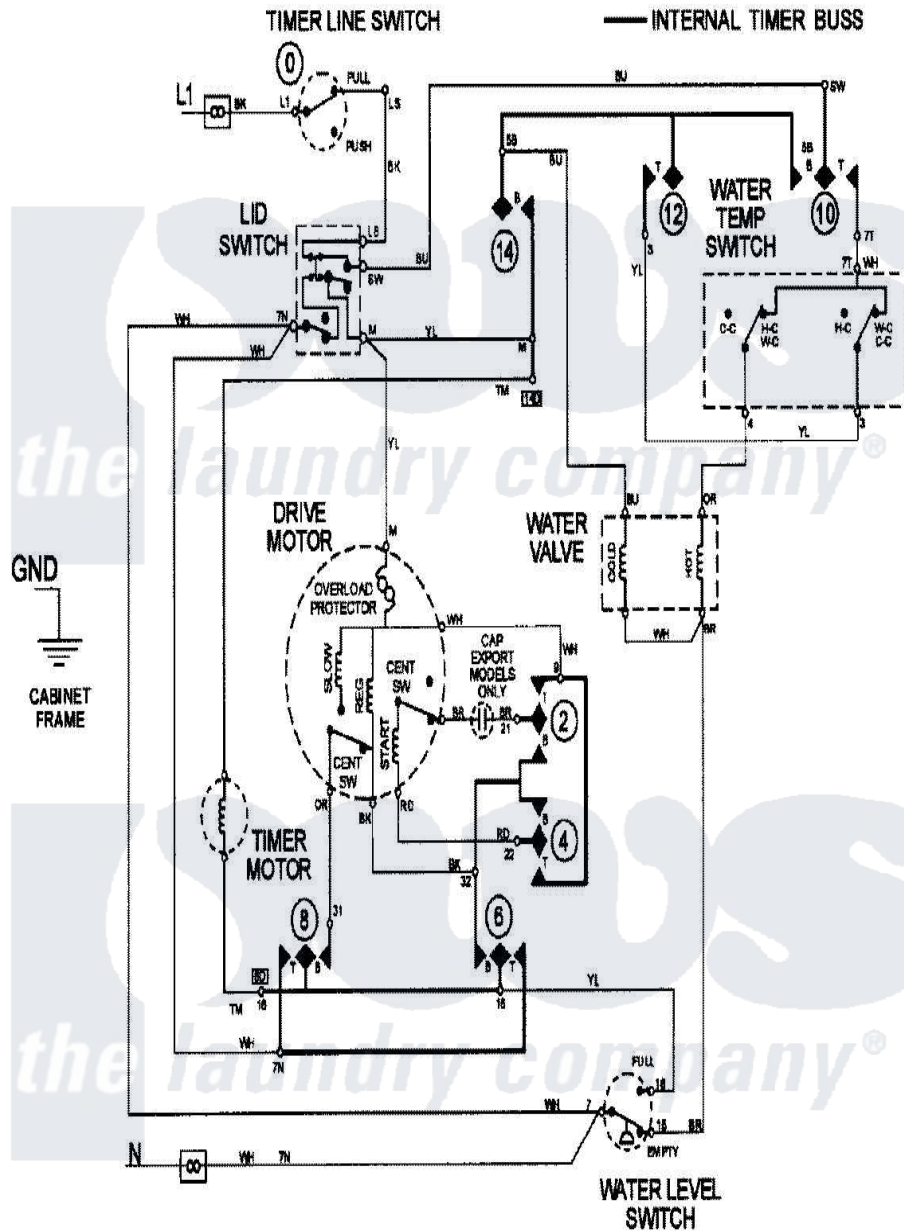

Maytag LAT9356AAE 08 - WIRING INFORMATION

Maytag Residential Maytag LAT9356AAE Washer Parts Parts Diagram 08 - WIRING INFORMATION
 Click on the part number to view part

Item	Original Part Number	Replaced By	Status	Part Description
NI	15002410		Not Available	WIRING INFORMATION
"	15002757		Not Available	WIRING INFORMATION