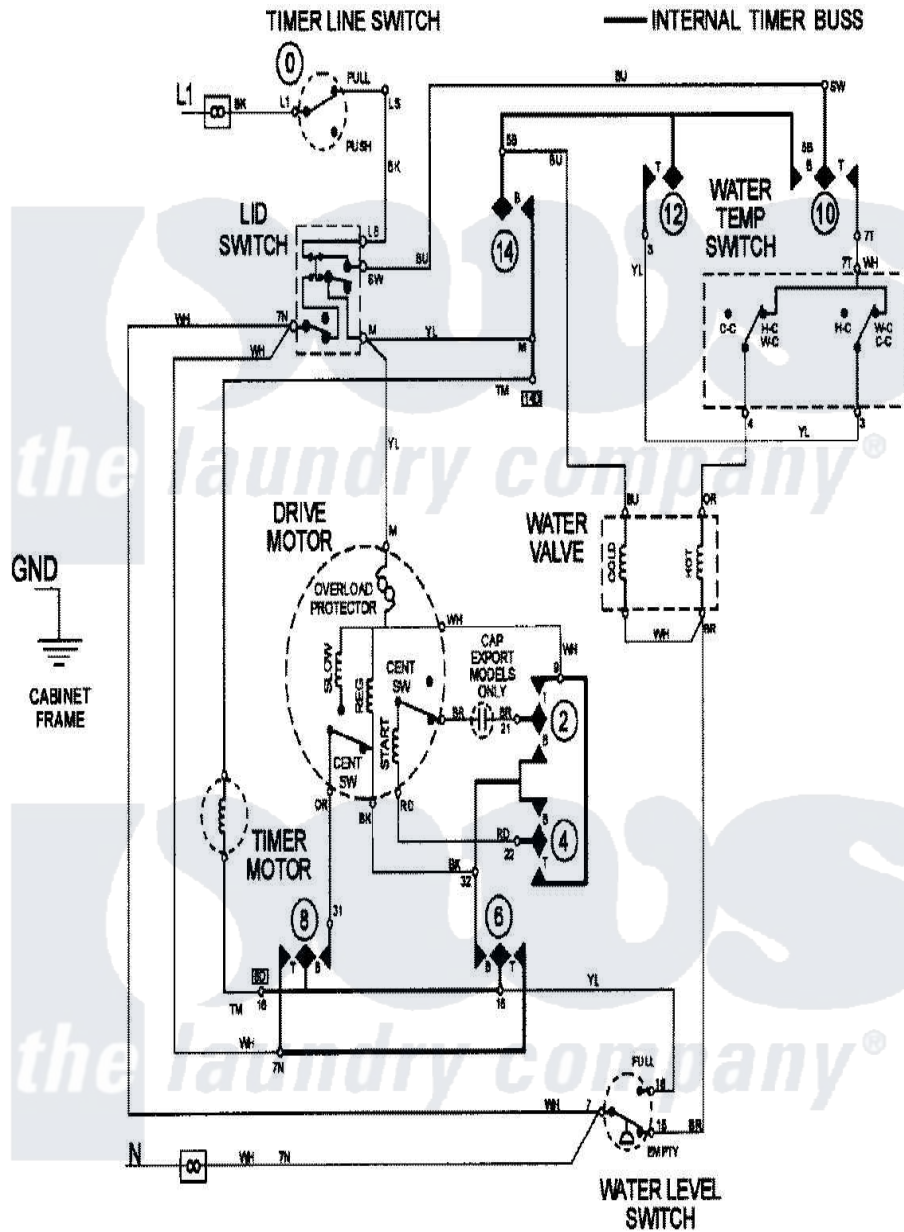

Maytag LAT9356AAQ 08 - WIRING INFORMATION

Maytag Residential Maytag LAT9356AAQ Washer Parts Parts Diagram 08 - WIRING INFORMATION
 Click on the part number to view part

Item	Original Part Number	Replaced By	Status	Part Description
NI	15002410		Not Available	WIRING INFORMATION