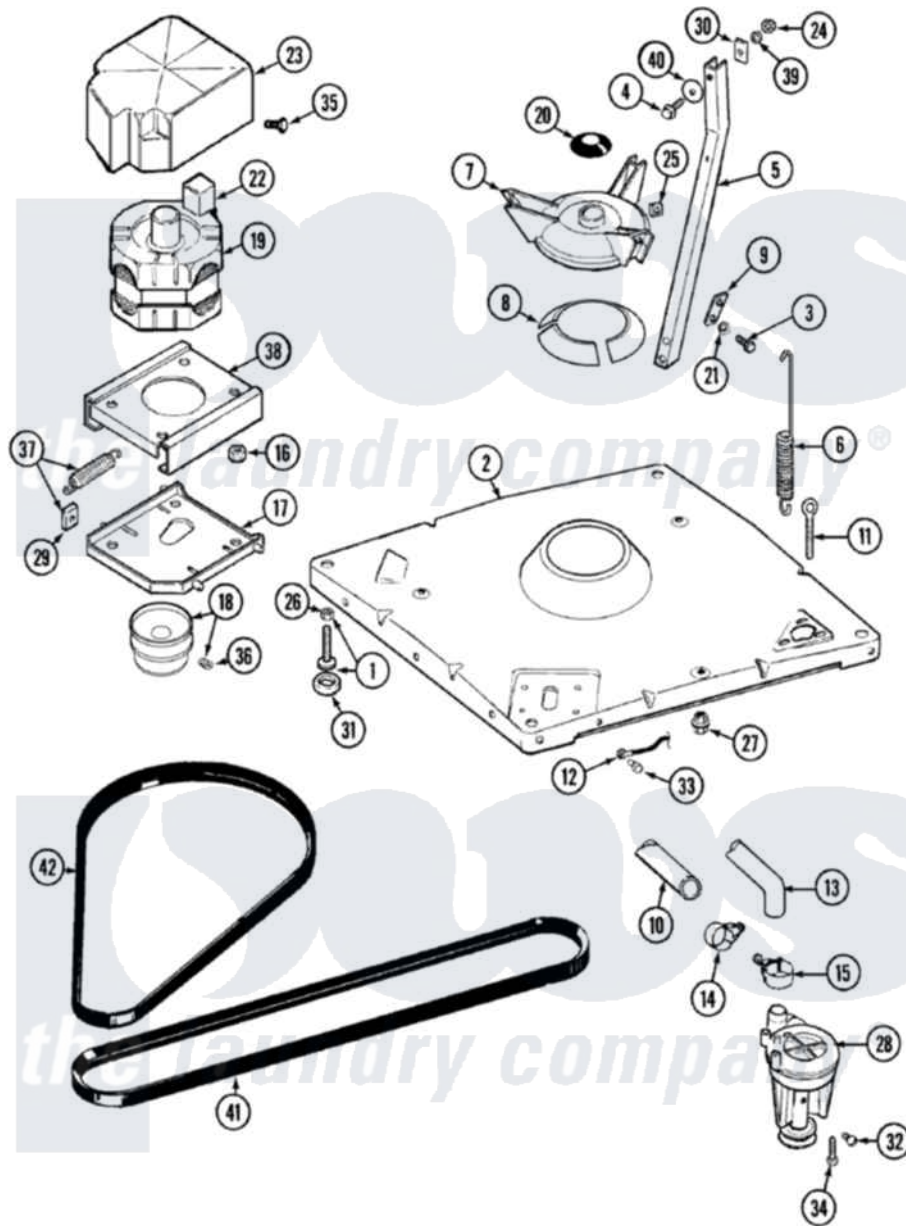

Maytag LAT9356ABE 01 - BASE

Maytag Residential Maytag LAT9356ABE Washer Parts Parts Diagram 01 - BASE
 Click on the part number to view part

Item	Original Part Number	Replaced By	Status	Part Description
1	Y302699	22003428		Leg, Adjustable
2	22001172	22002150		Base
3	Y015627			Screw- Hex
4	200744	W10175939		Bolt
"	205254	W10175938		Bolt
5	213053			Brace, Tub Part Not Used
6	22001300			Spring, Centering
7	203725			Damper W/Bolt And Clip
8	203956			Damper Pad Kit
9	213073			Washer, Double Brace
10	22001816			Hose, Drain
11	216416			Bolt, Eye/Centering Spring
12	901220			Ground Wire
13	213045			Hose, Outer Tub Part Not Used
14	22001820	285655		Clamp, Hose
15	22001640	285655		Clamp, Hose

16	Y311426	3400029	Nut, Adapter Plate
17	22001301		Mount, Motor Lower-Assembly
18	200816	6-2008160	Pulley- MO
19	201807	12002353	Motor-Drve
20	22001586		Deflector, Water
21	911852	486009	Lockwasher
22	206505	Not Available	PROD. No.201664-15, & No.205463-3.
"	205132	Not Available	SWITCH, MOTOR EXTERNAL START No.201664-14,205463- 4 & 201800-4
23	215098		Shield, Motor
24	Y052734		Nut, Carrage Bolts And Bracket
25	Y052785		Nut, Brace To Damper
26	210385		Lock Nut For Adjustable Leg
27	211949		Nut, Adjustment Eyebolt
28	202203	6-2022030	Pump As Pa
29	204998	205000	Roller And Spring Kit 4+Spr
30	212979	Not Available	WASHER, TUB BRACE
31	210684		Foot, Adjustable Leg
32	Y015408	22003235	Screw, Bearing Insert
33	Y705026	3370225	Screw
34	211880		Screw, HeX Head No.10 X 1/2 Inc
35	213121	3400111	Screw, 12-14 X 5/8
36	Y053241		Set Screw, Motor Pulley
37	205000		Roller And Spring Kit 4+Spr
38	214956		Motor Mount Assembly
39	Y054867		Washer, Lock
40	211100		Washer, Outer Tub
41	211124		Part Not Used
42	211125		V Belt, DriVe Pulley