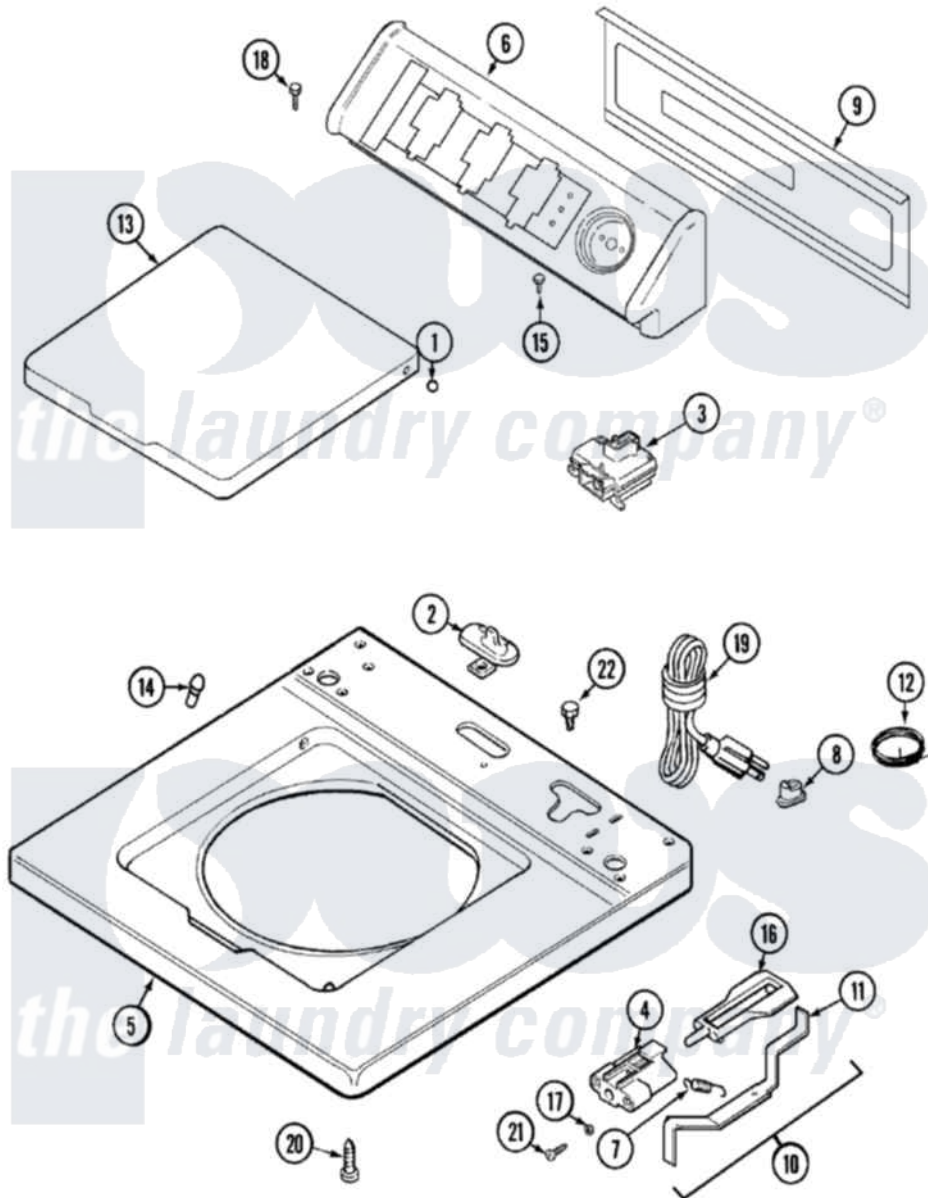

# Maytag LAT9356ABE 05 - TOP

Maytag [Residential Maytag LAT9356ABE Washer Parts](#) Parts Diagram 05 - TOP  
 Click on the part number to view part

Item	Original Part Number	Replaced By	Status	Part Description
1	<a href="#">211726</a>			Hinge, Ball Lid
2	207159	<a href="#">489355</a>		Screw, 8 X 1/2
"	<a href="#">22001298</a>			Cap, Top Cover
3	<a href="#">22004243</a>			Switch, Lid
4	<a href="#">22002135</a>			Bracket, Unbalance
5	<a href="#">22002137</a>			Cover Assembly, Top
6	<a href="#">22001670</a>			Console
7	<a href="#">213720</a>			Spring, Lid Switch
8	<a href="#">211881</a>			Grommet, Cord Part Not Used-Gas Models Only
9	216423	<a href="#">3370225</a>		Screw
"	22001662	<a href="#">8534058</a>		Screw
"	<a href="#">22001814</a>			Back Panel, Console
10	<a href="#">22001969</a>			Unbalance Lever Assembly
11	<a href="#">22001968</a>			Lever, Unbalance
12	Y705026	<a href="#">3370225</a>		Screw
"	<a href="#">22001654</a>			Wire, Ground

13	22001674	<a href="#">22001893</a>	Lid
"	22001676	<a href="#">22001893</a>	Lid
14	<a href="#">212716</a>		Bumper, Lid
15	216423	<a href="#">3370225</a>	Screw
16	<a href="#">216255</a>		Plunger, Lid Switch
17	<a href="#">211500</a>		Washer, Bracket To Top Cover
18	216423	<a href="#">3370225</a>	Screw
19	208194	<a href="#">22003062</a>	Cord, Power
20	22001402	<a href="#">214354</a>	Screw, Top Cover To Cabnt.
21	207159	<a href="#">489355</a>	Screw, 8 X 1/2
"	22001600	<a href="#">25-7809</a>	Screw, No.6-20 1/2 Flthd Torx
22	Y705026	<a href="#">3370225</a>	Screw