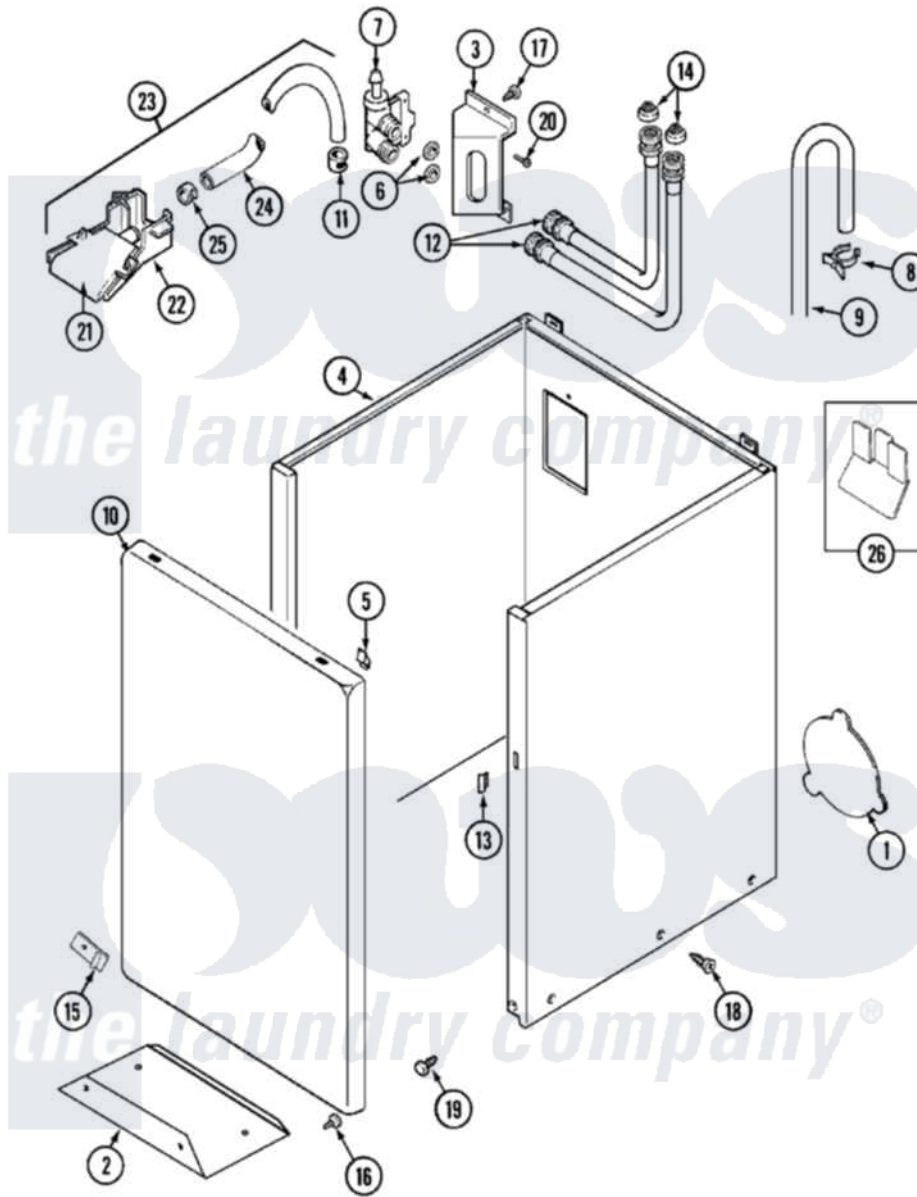

Maytag LAT9356ABM 02 - CABINET

Maytag [Residential Maytag LAT9356ABM Washer Parts](#) Parts Diagram 02 - CABINET
 Click on the part number to view part

Item	Original Part Number	Replaced By	Status	Part Description
1	22001683	22002924		Plate, Access
"	211878		Not Available	PLATE, ACCESS
"	211294	90767		Screw, 8A X 3/8 HeX Washer Head Tapping
2	213846			Guard, Belt
3	22003217	3370225		Screw
"	22002361			Bracket, Water Valve
4	22002380	22001303		Cabinet ----NA
5	22001650			Fastener, Spring
6	Y013783			Washer, Inlet Hose
7	214337	96160		Screen
"	22002360			Valve, Water
8	22001815	22002765		Clip, Hose
"	22002701	22003814		Retainer, Drain Hose
9	22001816			Hose, Drain
"	22002700	22003410		Hose, Drain
10	22001817			Sheet, Sound Damper

"	22002370	22002658	Panel, Front
11	216169	596669	Clamp, Manifold
12	202860		Inlet Hose Assembly
13	214376	22002331	Spacer, Front Panel
14	200961	12001413	Strainer And Washer Kit
15	22002377		Clip, Retainer
"	22001995		Screw Note: Screw, Tumbler Front And Shroud
"	22002376		Clip
"	22002378	27001200	Screw
"	12001340	204439	Screw And Fstner Assembly
16	211294	90767	Screw, 8A X 3/8 HeX Washer Head Tapping
17	22002372		Screw
18	213007		Xfor Cabinet See Cabinet, Back
19	213122	27001200	Screw
"	213121	3400111	Screw, 12-14 X 5/8
20	Y313561		Screw---NA
21	22001187		Injector
22	22001186		Injector
23	22001304		Water Injector Assembly
24	22001190		Hose, Injector
25	216169	596669	Clamp, Manifold
26	22001972		Clip, Cabinet