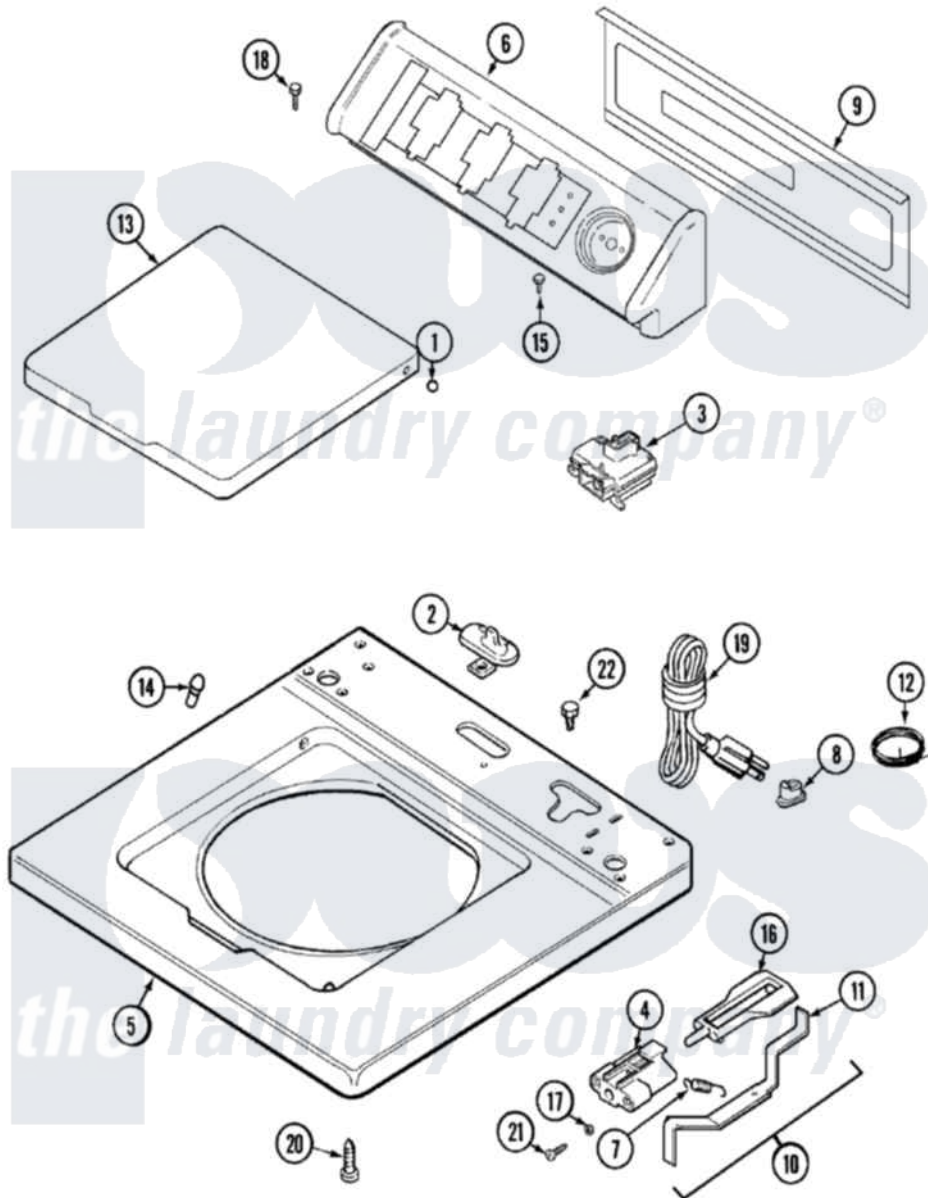

Maytag LAT9356ABM 05 - TOP

Maytag [Residential Maytag LAT9356ABM Washer Parts](#) Parts Diagram 05 - TOP
 Click on the part number to view part

Item	Original Part Number	Replaced By	Status	Part Description
1	211726			Hinge, Ball Lid
2	207159	489355		Screw, 8 X 1/2
"	22001298			Cap, Top Cover
3	22004243			Switch, Lid
4	22002135			Bracket, Unbalance
5	22002147			Cover Assembly, Top
6	22001671			Console ----NA
7	213720			Spring, Lid Switch
8	211881			Grommet, Cord Part Not Used- Gas Models Only
9	216423	3370225		Screw
"	22001662	8534058		Screw
"	22001814			Back Panel, Console
10	22001969			Unbalance Lever Assembly
11	22001968			Lever, Unbalance
12	Y705026	3370225		Screw
"	22001654			Wire, Ground

13	22001675		Not Available	LID W/LEGEND (ALM)
"	22001677		Not Available	LID W/LEGEND (CANADA-ALM)--NA
14	212716			Bumper, Lid
15	216423	3370225		Screw
16	216255			Plunger, Lid Switch
17	211500			Washer, Bracket To Top Cover
18	216423	3370225		Screw
19	208194	22003062		Cord, Power
20	22001402	214354		Screw, Top Cover To Cabnt.
21	207159	489355		Screw, 8 X 1/2
"	22001600	25-7809		Screw, No.6-20 1/2 Flthd Torx
22	Y705026	3370225		Screw