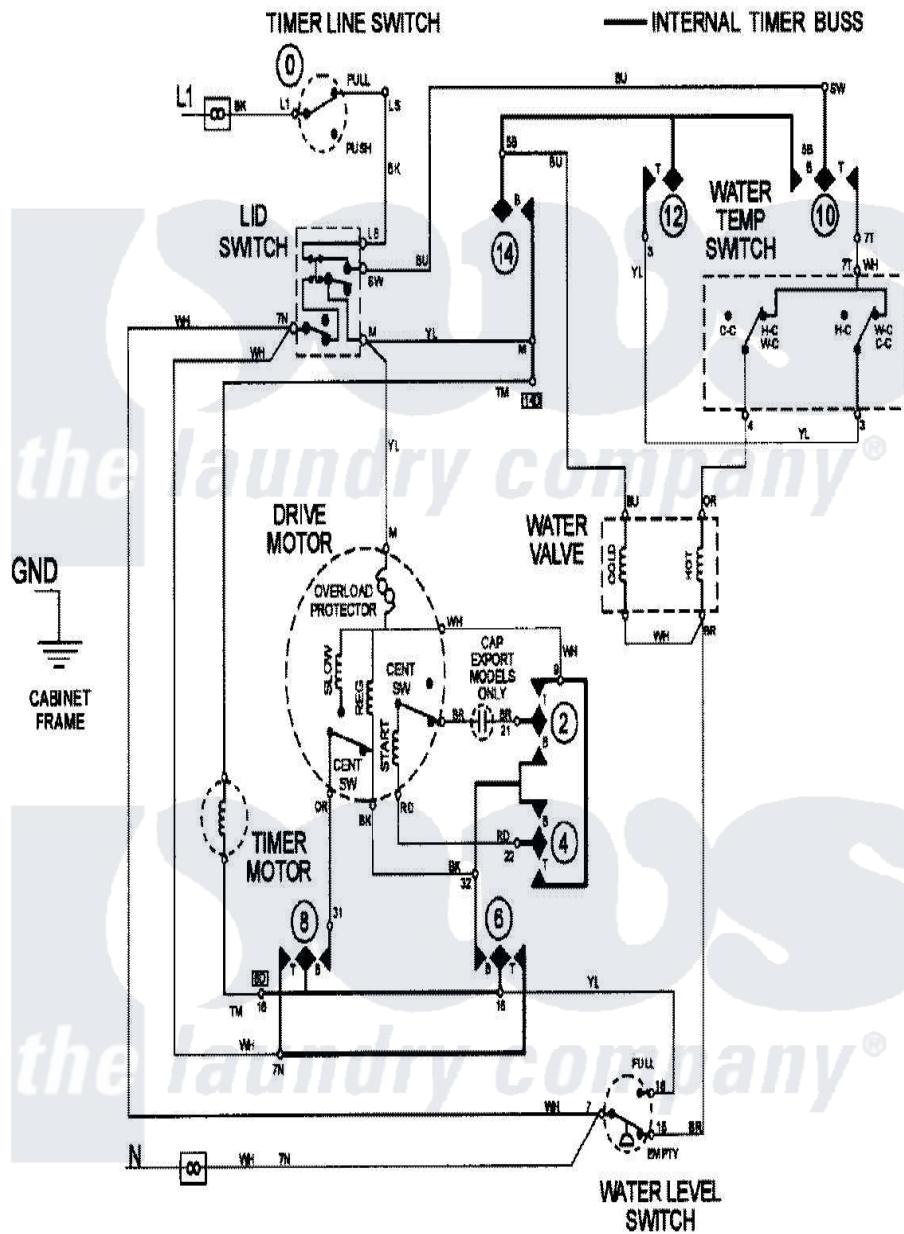

Maytag LAT9356ABM 07 - WIRING INFORMATION

Maytag [Residential Maytag LAT9356ABM Washer Parts](#) Parts Diagram 07 - WIRING INFORMATION
 Click on the part number to view part

Item	Original Part Number	Replaced By	Status	Part Description
NI	15002410		Not Available	WIRING INFORMATION