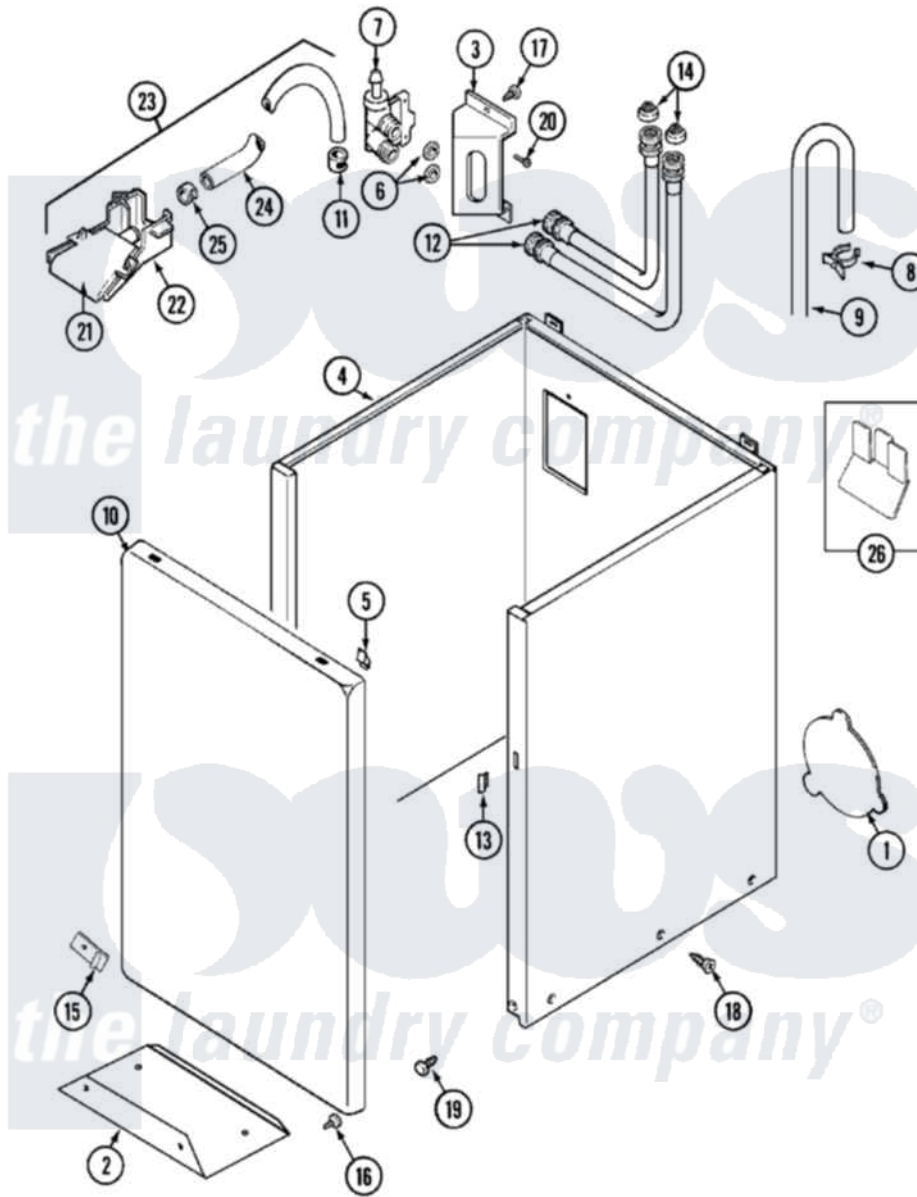

# Maytag LAT9357AAE 02 - CABINET

Maytag [Residential Maytag LAT9357AAE Washer Parts](#) Parts Diagram 02 - CABINET  
 Click on the part number to view part

Item	Original Part Number	Replaced By	Status	Part Description
1	22001683	<a href="#">22002924</a>		Plate, Access
"	211878		Not Available	PLATE, ACCESS
"	211294	<a href="#">90767</a>		Screw, 8A X 3/8 HeX Washer Head Tapping
2	<a href="#">213846</a>			Guard, Belt
3	22003217	<a href="#">3370225</a>		Screw
"	<a href="#">22002361</a>			Bracket, Water Valve
4	22002379	<a href="#">22004425</a>		Cabinet White Aspack
5	<a href="#">22001650</a>			Fastener, Spring
6	<a href="#">Y013783</a>			Washer, Inlet Hose
7	214337	<a href="#">96160</a>		Screen
"	<a href="#">22002360</a>			Valve, Water
8	22001815	<a href="#">22002765</a>		Clip, Hose
9	<a href="#">22001816</a>			Hose, Drain
10	22002366		Not Available	PANEL, FRONT (WHT)
"	<a href="#">22001817</a>			Sheet, Sound Damper
11	216169	<a href="#">596669</a>		Clamp, Manifold

12	<a href="#">202860</a>		Inlet Hose Assembly
13	214376	<a href="#">22002331</a>	Spacer, Front Panel
14	200961	<a href="#">12001413</a>	Strainer And Washer Kit
15	<a href="#">22001995</a>		Screw Note: Screw, Tumbler Front And Shroud
"	22002378	<a href="#">27001200</a>	Screw
"	<a href="#">22002377</a>		Clip, Retainer
"	<a href="#">22002376</a>		Clip
16	211294	<a href="#">90767</a>	Screw, 8A X 3/8 HeX Washer Head Tapping
17	<a href="#">22002372</a>		Screw
18	<a href="#">213007</a>		Xfor Cabinet See Cabinet, Back
19	213122	<a href="#">27001200</a>	Screw
"	213121	<a href="#">3400111</a>	Screw, 12-14 X 5/8
20	<a href="#">Y313561</a>		Screw---NA
21	<a href="#">22001187</a>		Injector
22	<a href="#">22001186</a>		Injector
23	<a href="#">22001304</a>		Water Injector Assembly
24	<a href="#">22001190</a>		Hose, Injector
25	216169	<a href="#">596669</a>	Clamp, Manifold
26	<a href="#">22001972</a>		Clip, Cabinet