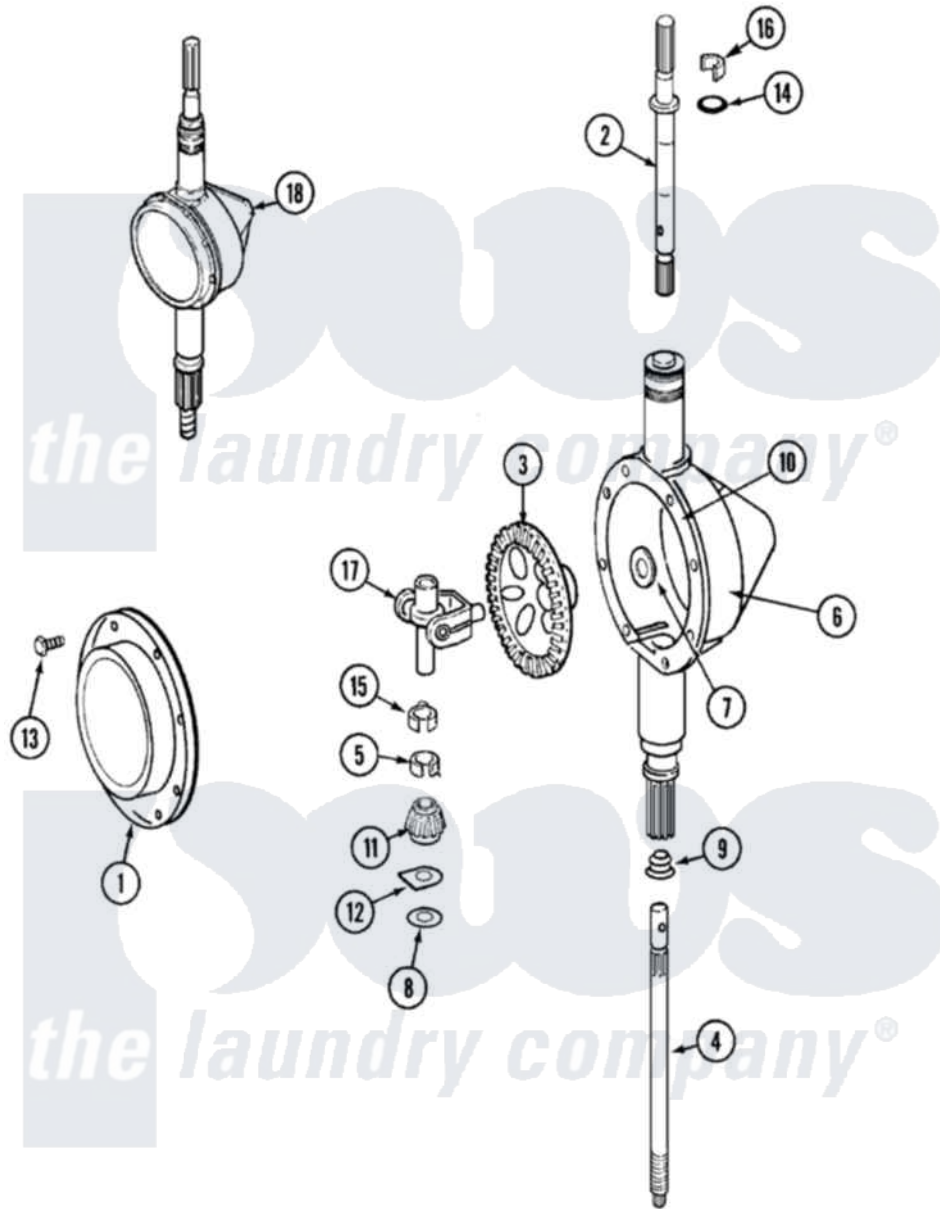

Maytag LAT9357AAE 06 - TRANSMISSION

Maytag [Residential Maytag LAT9357AAE Washer Parts](#) Parts Diagram 06 - TRANSMISSION
 Click on the part number to view part

Item	Original Part Number	Replaced By	Status	Part Description
1	206628			Cover, Transmission
2	22002415	6-2168983		Shaft- Agi
3	206713	6-2067130		Gear- Beve
4	12001450			Ctr Shaft W/Collar Andkeeper- Dp
5	22002353			Collar, Center Shaft
6	22002416	6-2300100		Assembly-
7	215394			Washer, Bevel Gear
8	211483	6-2114830		Washer- SP
9	206602	207843		Lip Seal Repair Kit
10	Y058700	675652		Adhesive
11	215401	W10221114		Pinion
12	215395			Plate, Clutch
13	215417		Not Available	SCREW, TRANSMISSION COVER
14	22002417			O-Ring AgitatOr Shaft
15	22002341			Collar, Lower Plastic Keeper

16	22002340		Collar, Agitator Shaft
17	206685	6-2066850	Yoke
18	22002126	6-2097750	Trans Dee