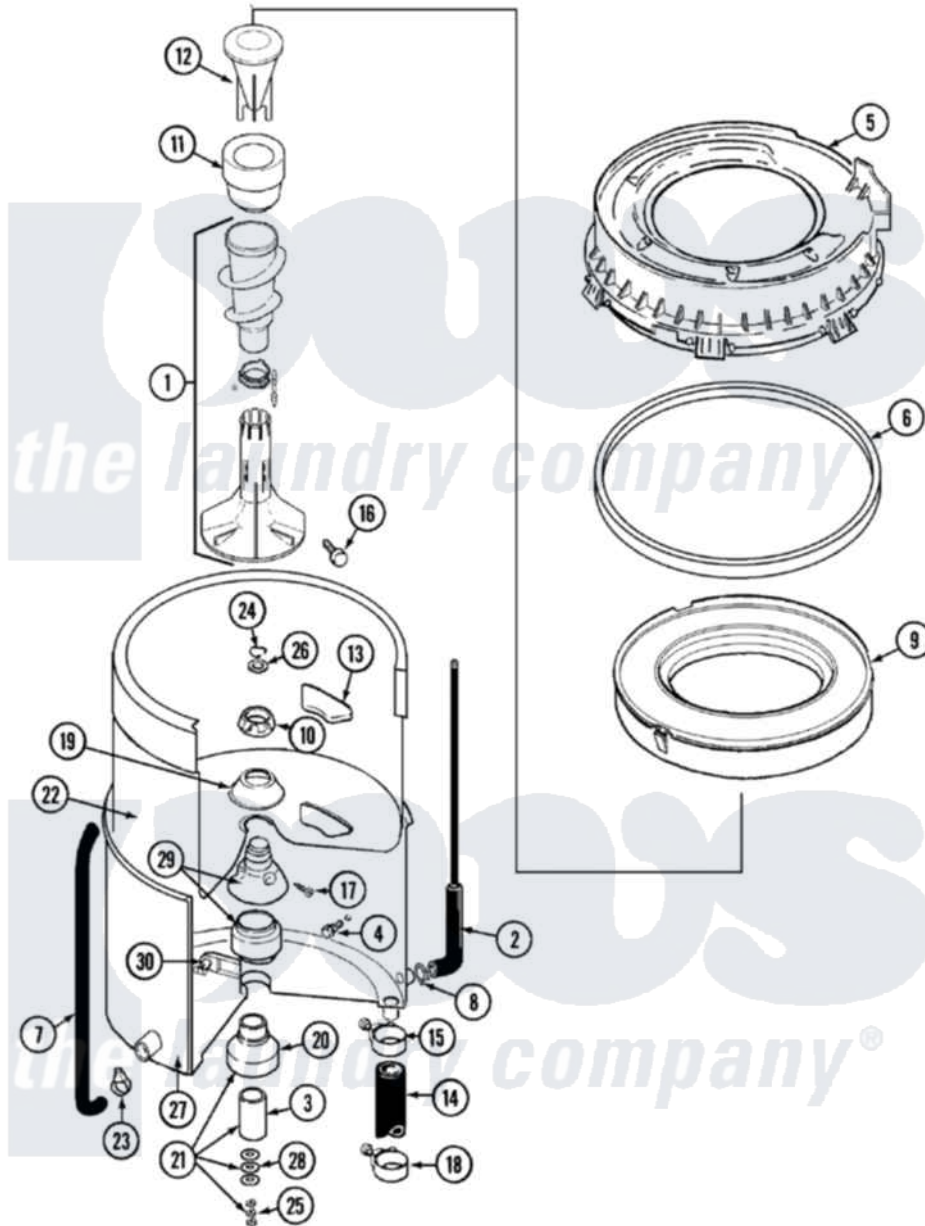

Maytag LAT9357AAE 07 - TUB

Maytag [Residential Maytag LAT9357AAE Washer Parts](#) Parts Diagram 07 - TUB
 Click on the part number to view part

Item	Original Part Number	Replaced By	Status	Part Description
1	22001821			Agitator Auger And Base Assembly
"	22003436	22001821		Agitator Auger And Base Assembly
2	22001036	22001619		Tube, Water Level Switch
3	211130			Bearing Liner, Tub Bearing
4	205254	W10175938		Bolt
"	200744	W10175939		Bolt
5	22001299			Tub Cover And Gasket Assembly
6	Y22001201	22001007		Gasket, Cover To Tub
7	214725			Cap For Spout-Outer Tub
8	211641			Clamp, 1-1/16"
9	22001142			Ring, Balance
10	211047	6-2110472		Nut- Clamp
11	22001805	21001905		Dispenser, Fabric
12	22001806	21001905		Dispenser, Fabric

13	207219		Filter, Self-Cleaning
14	213045		Hose, Outer Tub Part Not Used
15	22001640	285655	Clamp, Hose
16	22001819		Locking Screw And O Ring
17	22001423		Set Screw, Mounting Stem
18	22001640	285655	Clamp, Hose
19	211210		Washer, Clamping Nut
20	200824	6-2040130	Tub Bearin
21	204013	6-2040130	Tub Bearin
22	22001139		Tub, Inner
23	214739	596669	Clamp, Manifold
24	Y015667		Retaining Ring
25	Y054867		Washer, Lock
26	Y015666		Washer, Retaining -
27	22001114	Not Available	TUB, OUTER (EX. LARGE)
28	211100		Washer, Outer Tub
29	22001648	6-2095720	Mounting S
30	214434		Spout, Deflector