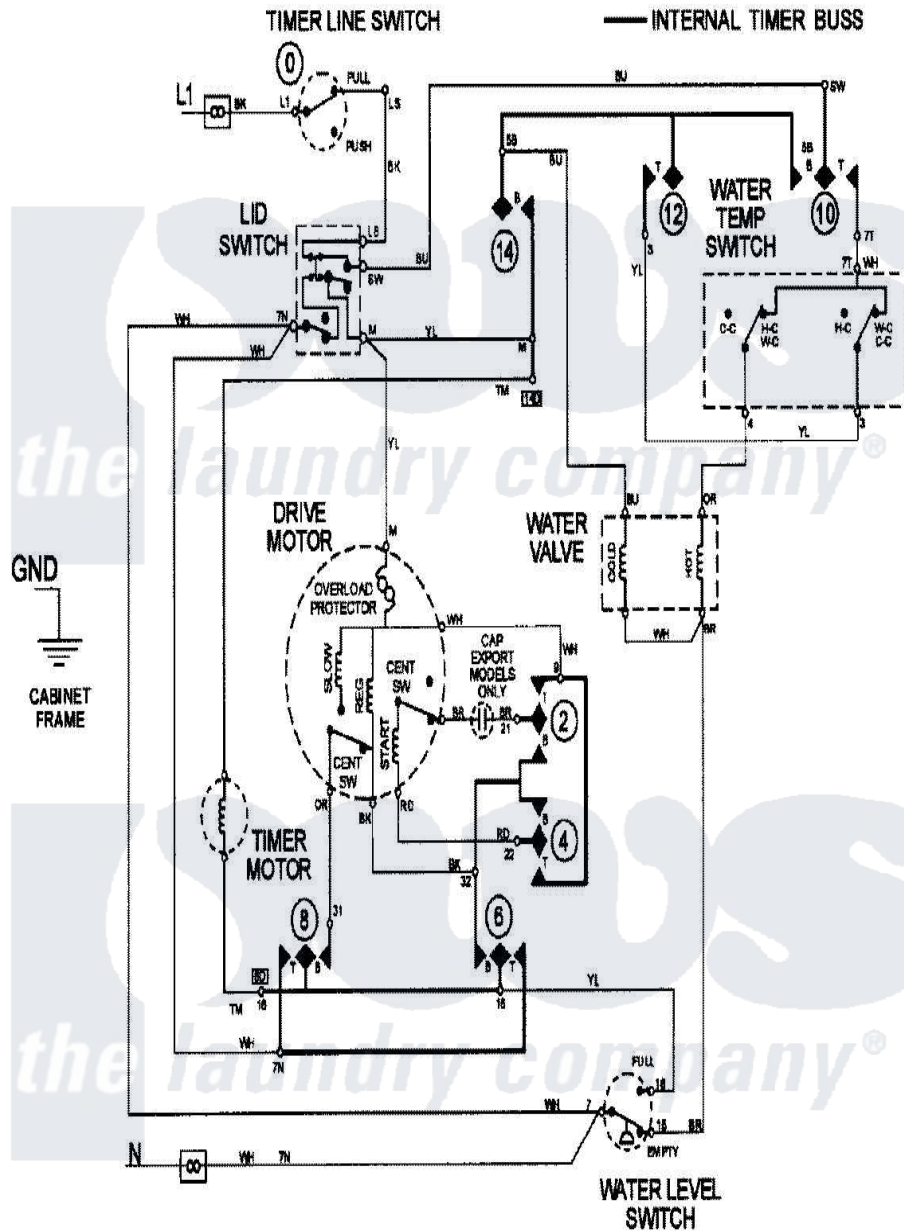

# Maytag LAT9357AAE 08 - WIRING INFORMATION

Maytag Residential Maytag LAT9357AAE Washer Parts Parts Diagram 08 - WIRING INFORMATION  
 Click on the part number to view part

Item	Original Part Number	Replaced By	Status	Part Description
NI	15002410		Not Available	WIRING INFORMATION