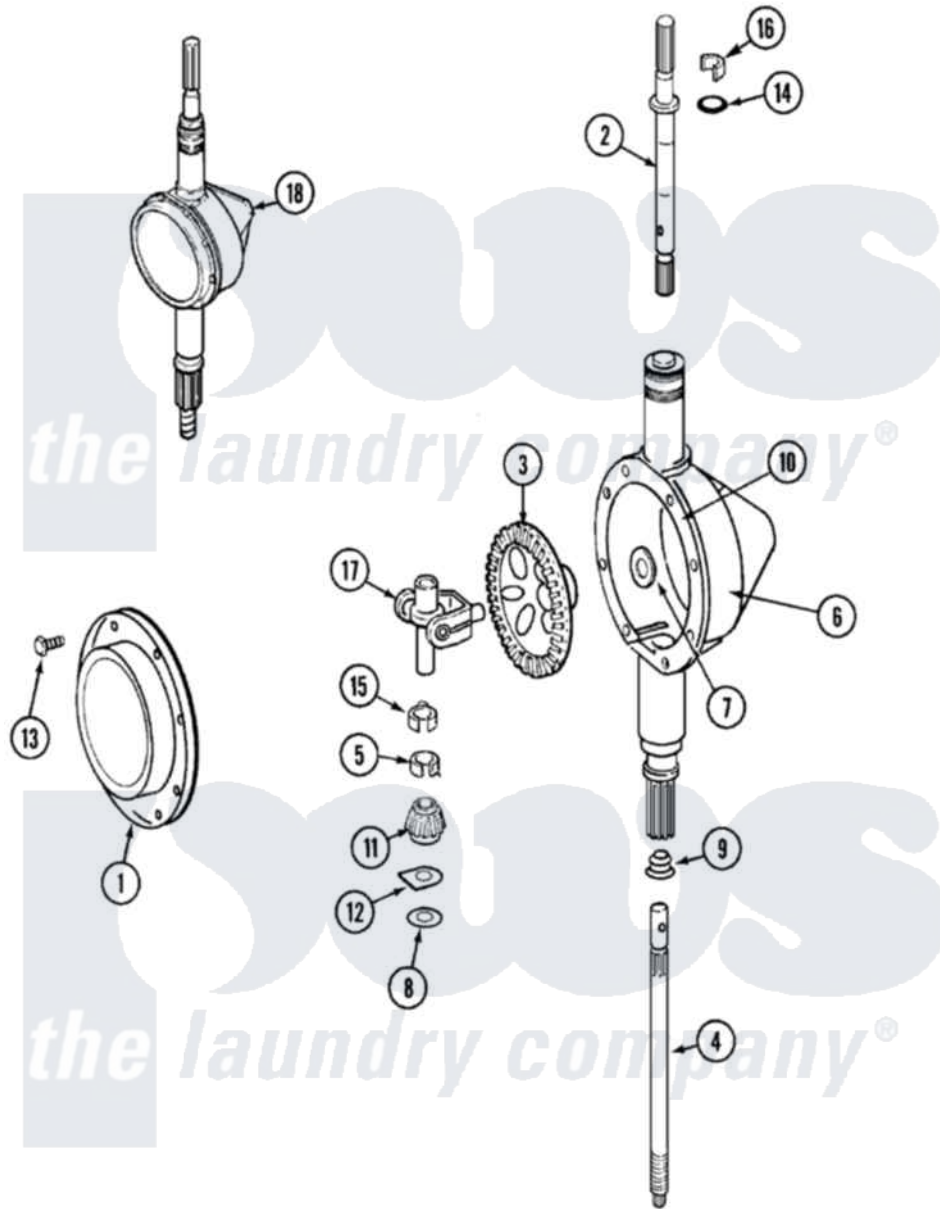

Maytag LAT9357AAM 06 - TRANSMISSION

Maytag [Residential Maytag LAT9357AAM Washer Parts](#) Parts Diagram 06 - TRANSMISSION
 Click on the part number to view part

Item	Original Part Number	Replaced By	Status	Part Description
1	206628			Cover, Transmission
2	22002415	6-2168983		Shaft- Agi
3	206713	6-2067130		Gear- Beve
4	12001450			Ctr Shaft W/Collar Andkeeper- Dp
5	22002353			Collar, Center Shaft
6	22002416	6-2300100		Assembly-
7	215394			Washer, Bevel Gear
8	211483	6-2114830		Washer- SP
9	206602	207843		Lip Seal Repair Kit
10	Y058700	675652		Adhesive
11	215401	W10221114		Pinion
12	215395			Plate, Clutch
13	215417		Not Available	SCREW, TRANSMISSION COVER
14	22002417			O-Ring AgitatOr Shaft
15	22002341			Collar, Lower Plastic Keeper

16	22002340		Collar, Agitator Shaft
17	206685	6-2066850	Yoke
18	22002126	6-2097750	Trans Dee