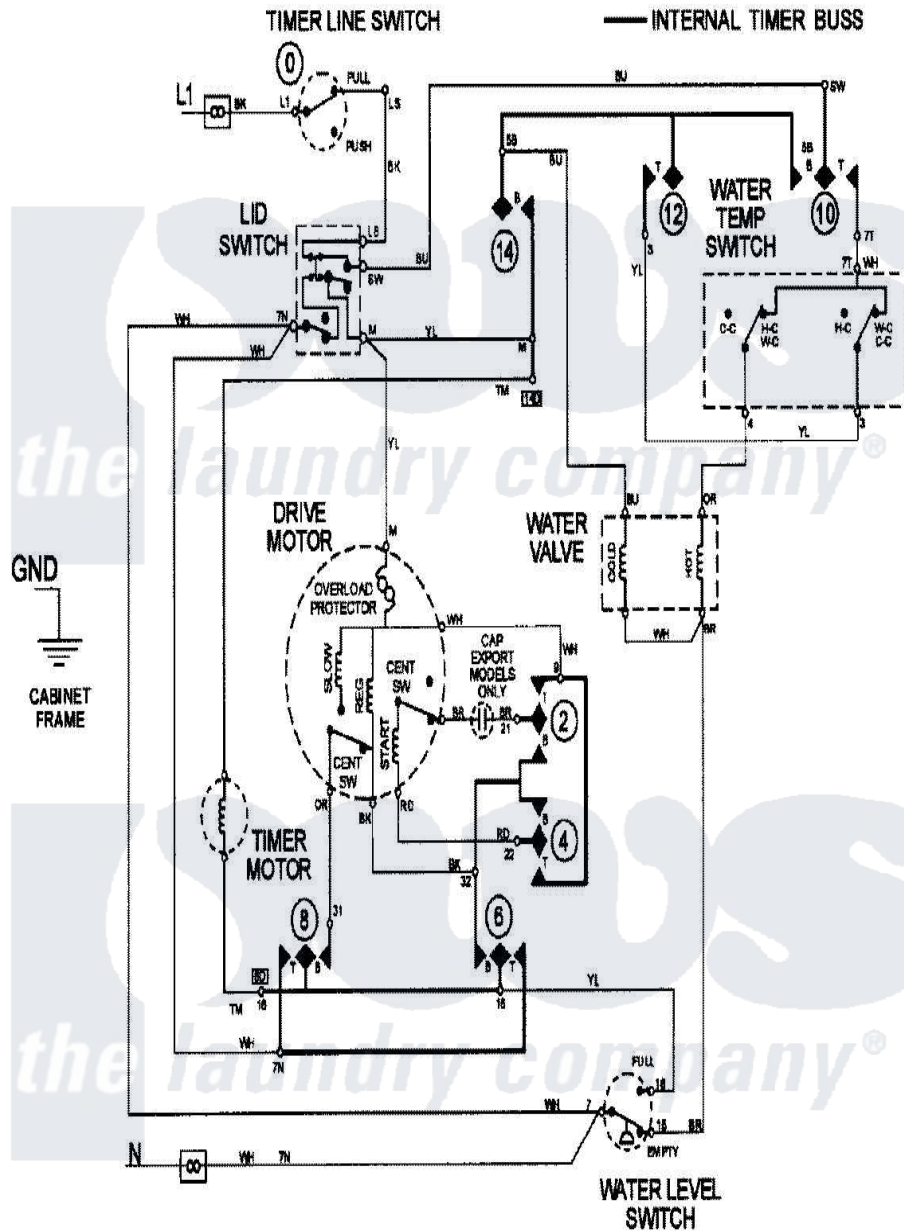

# Maytag LAT9357AAM 08 - WIRING INFORMATION

Maytag [Residential Maytag LAT9357AAM Washer Parts](#) Parts Diagram 08 - WIRING INFORMATION  
 Click on the part number to view part

Item	Original Part Number	Replaced By	Status	Part Description
NI	15002410		Not Available	WIRING INFORMATION