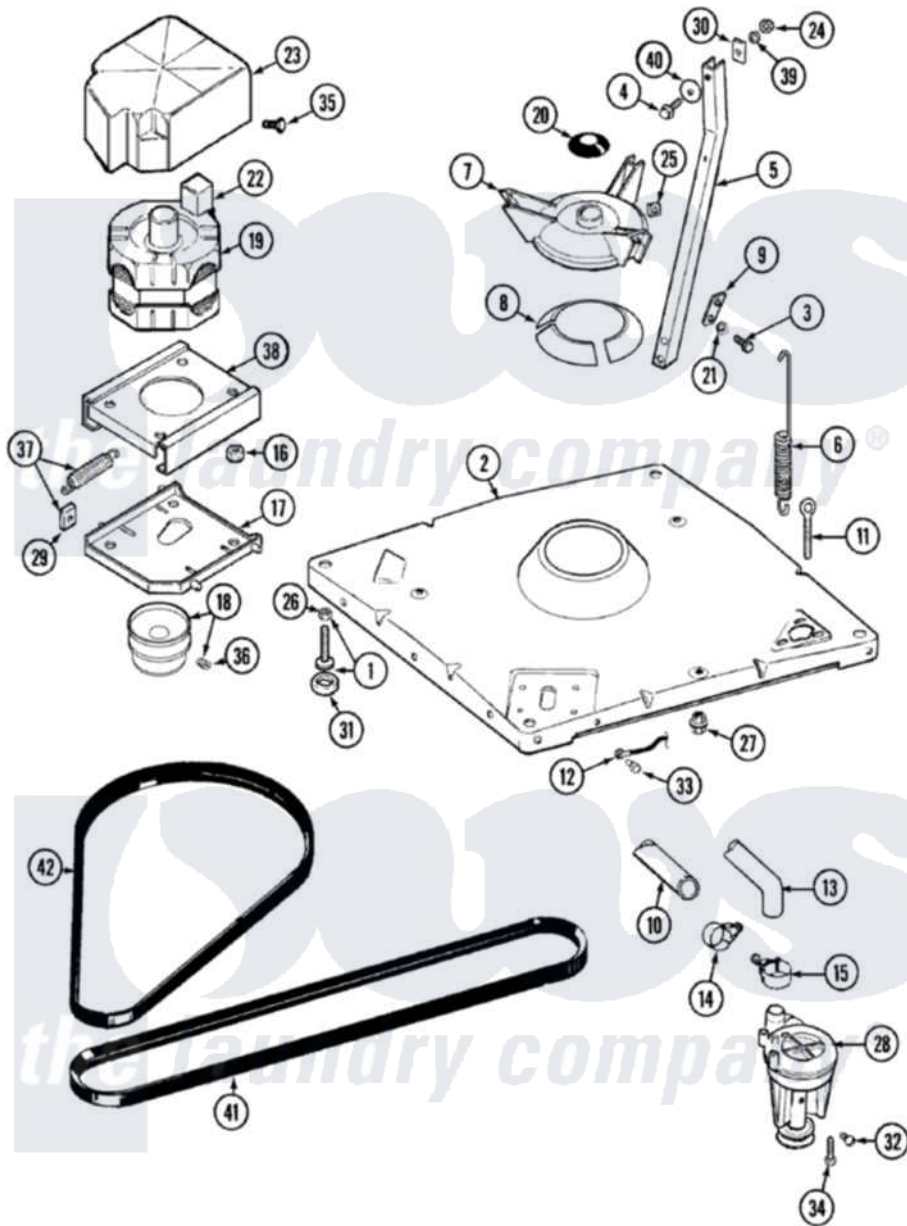

Maytag LAT9357AAQ 01 - BASE (LAT9357AAQ)

Maytag Residential Maytag LAT9357AAQ Washer Parts Parts Diagram 01 - BASE (LAT9357AAQ)
 Click on the part number to view part

Item	Original Part Number	Replaced By	Status	Part Description
1	Y302699	22003428		Leg, Adjustable
2	22001172	22002150		Base
3	Y015627			Screw- Hex
4	200744	W10175939		Bolt
"	205254	W10175938		Bolt
5	213053			Brace, Tub Part Not Used
6	22001300			Spring, Centering
7	203725			Damper W/Bolt And Clip
8	203956			Damper Pad Kit
9	213073			Washer, Double Brace
10	22001816			Hose, Drain
11	216416			Bolt, Eye/Centering Spring
12	901220			Ground Wire
13	213045			Hose, Outer Tub Part Not Used
14	22001820	285655		Clamp, Hose
15	22001640	285655		Clamp, Hose

16	Y311426	3400029	Nut, Adapter Plate
17	22001301		Mount, Motor Lower-Assembly
18	200816	6-2008160	Pulley- MO
19	201807	12002353	Motor-Drve
20	22001586		Deflector, Water
21	911852	486009	Lockwasher
22	206504		Motor External Start Switch
"	205131		Switch, Motor External Start
23	215098		Shield, Motor
24	Y052734		Nut, Carrage Bolts And Bracket
25	Y052785		Nut, Brace To Damper
26	210385		Lock Nut For Adjustable Leg
27	211949		Nut, Adjustment Eyebolt
28	202203	6-2022030	Pump As Pa
29	204998	205000	Roller And Spring Kit 4+Spr
30	212979	Not Available	WASHER, TUB BRACE
31	210684		Foot, Adjustable Leg
32	Y015408	22003235	Screw, Bearing Insert
33	Y705026	3370225	Screw
34	211880		Screw, HeX Head No.10 X 1/2 Inc
35	213121	3400111	Screw, 12-14 X 5/8
36	Y053241		Set Screw, Motor Pulley
37	205000		Roller And Spring Kit 4+Spr
38	214956		Motor Mount Assembly
39	Y054867		Washer, Lock
40	211100		Washer, Outer Tub
41	211124		Part Not Used
42	211125		V Belt, DriVe Pulley