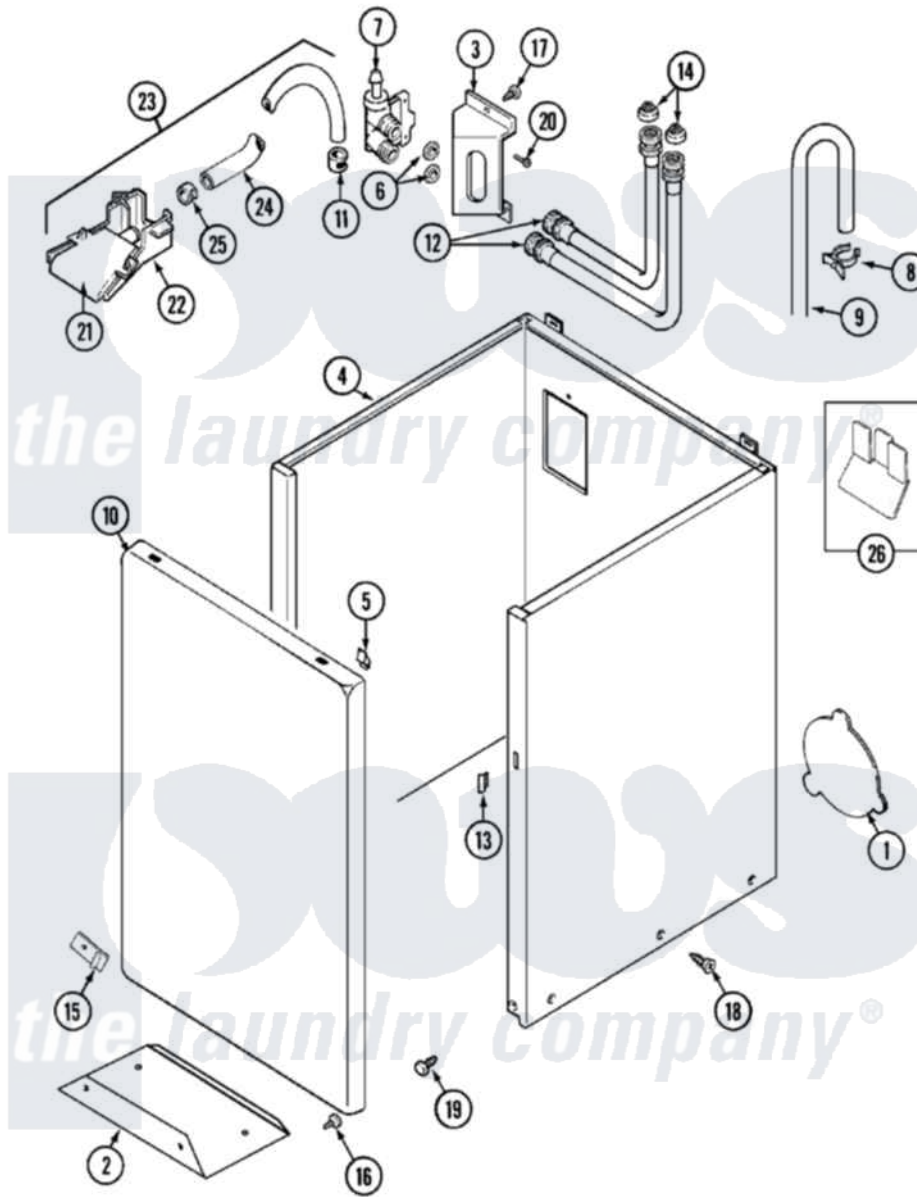

Maytag LAT9357AAQ 02 - CABINET (LAT9357AAQ)

Maytag Residential Maytag LAT9357AAQ Washer Parts Parts Diagram 02 - CABINET (LAT9357AAQ)
 Click on the part number to view part

Item	Original Part Number	Replaced By	Status	Part Description
1	22001683	22002924		Plate, Access
"	211878		Not Available	PLATE, ACCESS
"	211294	90767		Screw, 8A X 3/8 HeX Washer Head Tapping
2	213846			Guard, Belt
3	22003217	3370225		Screw
"	22002361			Bracket, Water Valve
4	22002657		Not Available	CABINET ASSEMBLY (BSQ)
5	22001650			Fastener, Spring
6	Y013783			Washer, Inlet Hose
7	214337	96160		Screen
"	22002360			Valve, Water
8	22001815	22002765		Clip, Hose
9	22001816			Hose, Drain
10	22002658			Panel, Front
"	22001817			Sheet, Sound Damper
11	216169	596669		Clamp, Manifold

12	202860		Inlet Hose Assembly
13	214376	22002331	Spacer, Front Panel
14	200961	12001413	Strainer And Washer Kit
15	22002378	27001200	Screw
"	22002377		Clip, Retainer
"	22002376		Clip
"	22001995		Screw Note: Screw, Tumbler Front And Shroud
16	211294	90767	Screw, 8A X 3/8 HeX Washer Head Tapping
17	22002372		Screw
18	213007		Xfor Cabinet See Cabinet, Back
19	213122	27001200	Screw
"	213121	3400111	Screw, 12-14 X 5/8
20	Y313561		Screw---NA
21	22001187		Injector
22	22001186		Injector
23	22001304		Water Injector Assembly
24	22001190		Hose, Injector
25	216169	596669	Clamp, Manifold
26	22001972		Clip, Cabinet