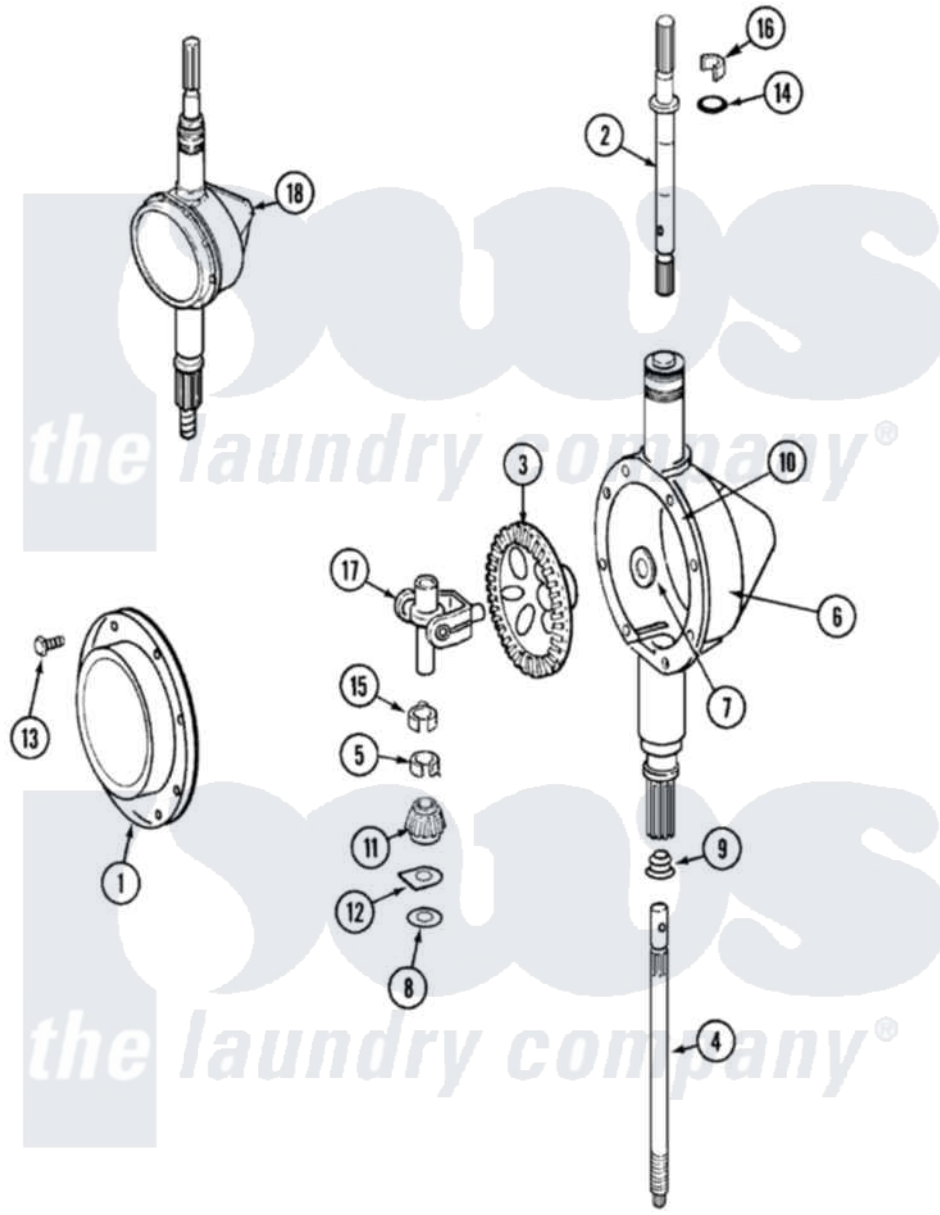

Maytag LAT9357AAQ 06 - TRANSMISSION, (LAT9357AAQ)

Maytag Residential Maytag LAT9357AAQ Washer Parts Parts Diagram 06 - TRANSMISSION, (LAT9357AAQ)
 Click on the part number to view part

Item	Original Part Number	Replaced By	Status	Part Description
1	206628			Cover, Transmission
2	22002415	6-2168983		Shaft- Agi
3	206713	6-2067130		Gear- Beve
4	12001450			Ctr Shaft W/Collar Andkeeper- Dp
5	22002353			Collar, Center Shaft
6	22002416	6-2300100		Assembly-
7	215394			Washer, Bevel Gear
8	211483	6-2114830		Washer- SP
9	206602	207843		Lip Seal Repair Kit
10	Y058700	675652		Adhesive
11	215401	W10221114		Pinion
12	215395			Plate, Clutch
13	215417		Not Available	SCREW, TRANSMISSION COVER
14	22002417			O-Ring AgitatOr Shaft
15	22002341			Collar, Lower Plastic Keeper

16	22002340		Collar, Agitator Shaft
17	206685	6-2066850	Yoke
18	22002126	6-2097750	Trans Dee