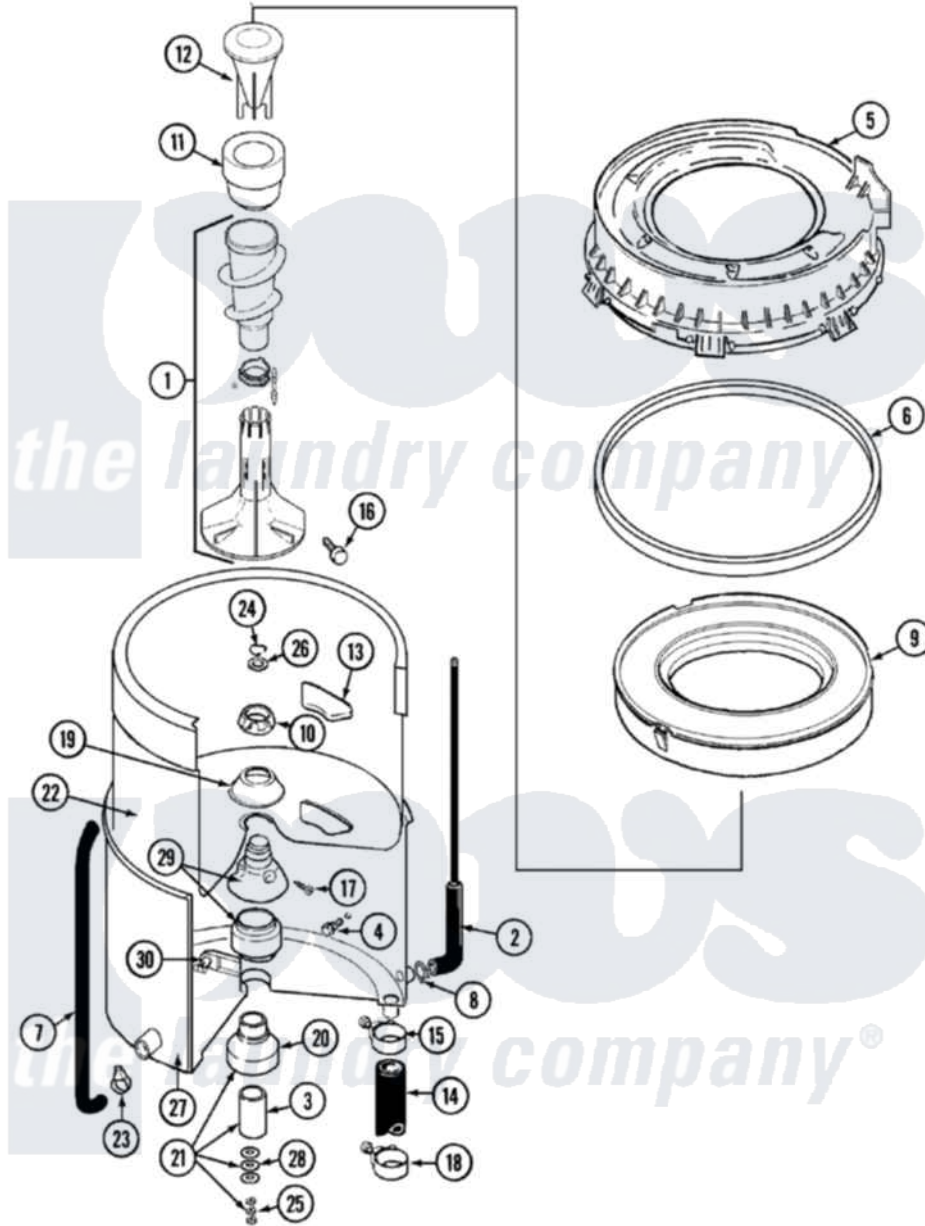

Maytag LAT9357AAQ 07 - TUB (LAT9357AAQ)

Maytag [Residential Maytag LAT9357AAQ Washer Parts](#) Parts Diagram 07 - TUB (LAT9357AAQ)
 Click on the part number to view part

Item	Original Part Number	Replaced By	Status	Part Description
1	22001821			Agitator Auger And Base Assembly
"	22003436	22001821		Agitator Auger And Base Assembly
2	22001036	22001619		Tube, Water Level Switch
3	211130			Bearing Liner, Tub Bearing
4	205254	W10175938		Bolt
"	200744	W10175939		Bolt
5	22001299			Tub Cover And Gasket Assembly
6	Y22001201	22001007		Gasket, Cover To Tub
7	214725			Cap For Spout-Outer Tub
8	211641			Clamp, 1-1/16"
9	22001142			Ring, Balance
10	211047	6-2110472		Nut- Clamp
11	22001805	21001905		Dispenser, Fabric
12	22001806	21001905		Dispenser, Fabric

13	207219		Filter, Self-Cleaning
14	213045		Hose, Outer Tub Part Not Used
15	22001640	285655	Clamp, Hose
16	22001819		L0cking Screw And O Ring
17	22001423		Set Screw, Mounting Stem
18	22001640	285655	Clamp, Hose
19	211210		Washer, Clamping Nut
20	200824	6-2040130	Tub Bearin
21	204013	6-2040130	Tub Bearin
22	22001139		Tub, Inner
23	214739	596669	Clamp, Manifold
24	Y015667		Retaining Ring
25	Y054867		Washer, Lock
26	Y015666		Washer, Retaining -
27	22001114	Not Available	TUB, OUTER (EX. LARGE)
28	211100		Washer, Outer Tub
29	22001648	6-2095720	Mounting S
30	214434		Spout, Deflector