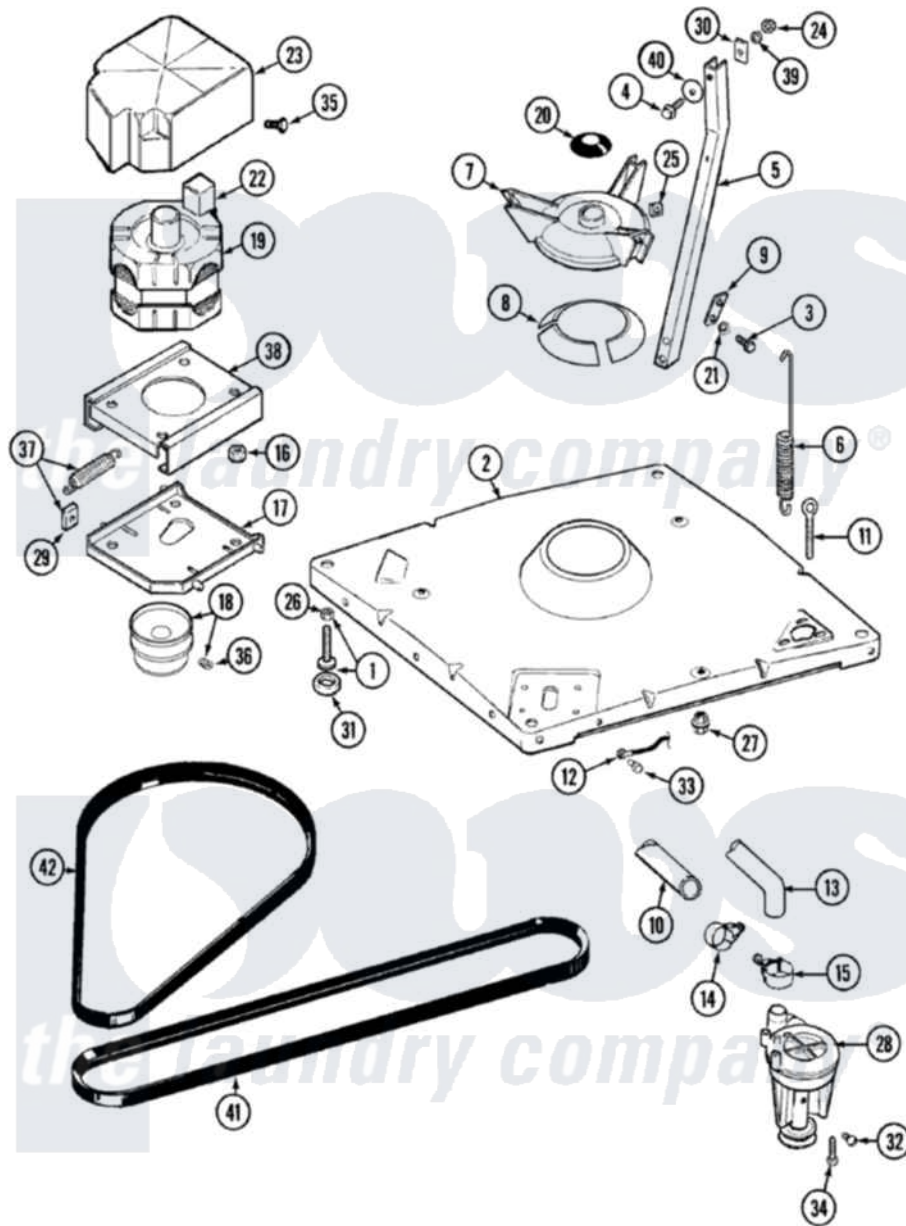

Maytag LAT9390AAE 01 - BASE

Maytag Residential Maytag LAT9390AAE Washer Parts Parts Diagram 01 - BASE
 Click on the part number to view part

Item	Original Part Number	Replaced By	Status	Part Description
1	Y302699	22003428		Leg, Adjustable
2	22001172	22002150		Base
3	Y015627			Screw- Hex
4	200744	W10175939		Bolt
"	205254	W10175938		Bolt
5	213053			Brace, Tub Part Not Used
6	22001300			Spring, Centering
7	203725			Damper W/Bolt And Clip
8	203956			Damper Pad Kit
9	213073			Washer, Double Brace
10	22001816			Hose, Drain
11	216416			Bolt, Eye/Centering Spring
12	901220			Ground Wire
13	213045			Hose, Outer Tub Part Not Used
14	22001820	285655		Clamp, Hose
15	22001640	285655		Clamp, Hose

16	Y311426	3400029	Nut, Adapter Plate
17	22001301		Mount, Motor Lower-Assembly
18	200816	6-2008160	Pulley- MO
19	201807	12002353	Motor-Drve
20	22001586		Deflector, Water
21	911852	486009	Lockwasher
22	206505	Not Available	PROD. No.201664-15, & No.205463-3.
"	205132	Not Available	SWITCH, MOTOR EXTERNAL START No.201664-14,205463- 4 & 201800-4
23	215098		Shield, Motor
24	Y052734		Nut, Carrage Bolts And Bracket
25	Y052785		Nut, Brace To Damper
26	210385		Lock Nut For Adjustable Leg
27	211949		Nut, Adjustment Eyebolt
28	202203	6-2022030	Pump As Pa
29	204998	205000	Roller And Spring Kit 4+Spr
30	212979	Not Available	WASHER, TUB BRACE
31	210684		Foot, Adjustable Leg
32	Y015408	22003235	Screw, Bearing Insert
33	Y705026	3370225	Screw
34	211880		Screw, HeX Head No.10 X 1/2 Inc
35	213121	3400111	Screw, 12-14 X 5/8
36	Y053241		Set Screw, Motor Pulley
37	205000		Roller And Spring Kit 4+Spr
38	214956		Motor Mount Assembly
39	Y054867		Washer, Lock
40	211100		Washer, Outer Tub
41	211124		Part Not Used
42	211125		V Belt, DriVe Pulley