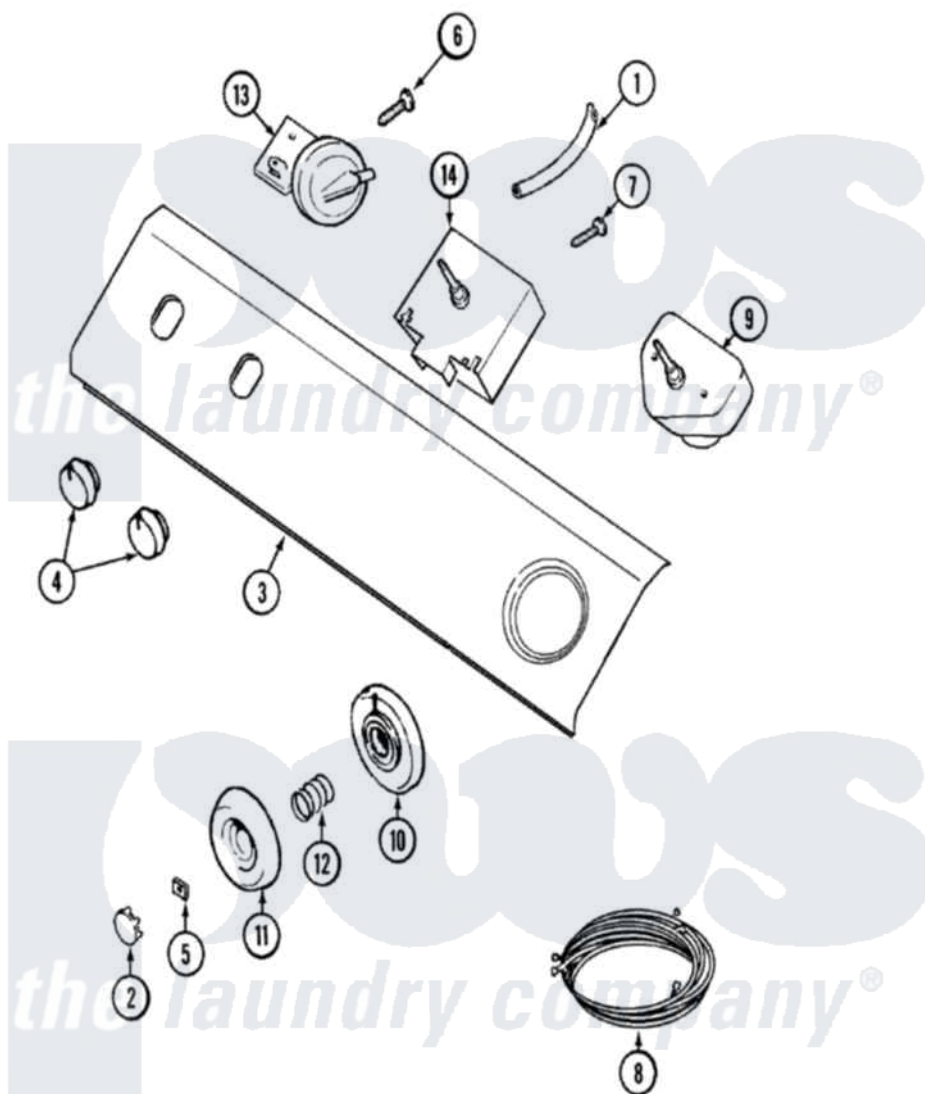

Maytag LAT9390AAE 04 - CONTROL PANEL

Maytag [Residential Maytag LAT9390AAE Washer Parts](#) Parts Diagram 04 - CONTROL PANEL
 Click on the part number to view part

Item	Original Part Number	Replaced By	Status	Part Description
1	22001036	22001619		Tube, Water Level Switch
3	22002783			Panel, Control
5	211605			Bezel, Timer Dial
6	22001662	8534058		Screw
7	22001661	3400094		Screw, 10-32 X 3/8
8	22002395			Harness, Main Wire
9	22002202			Timer
12	211065			Spring, Index Wheel
13	22001776			Inf Level Rot Pressure Switch
14	22001655			Switch, Water Temp.
15	22002784		Not Available	MANUAL. USE & CARE (FRCH)
"	22002397		Not Available	MANUAL, USE & CARE
"	16000327		Not Available	GUIDE, QUICK REF. - MAYTAG