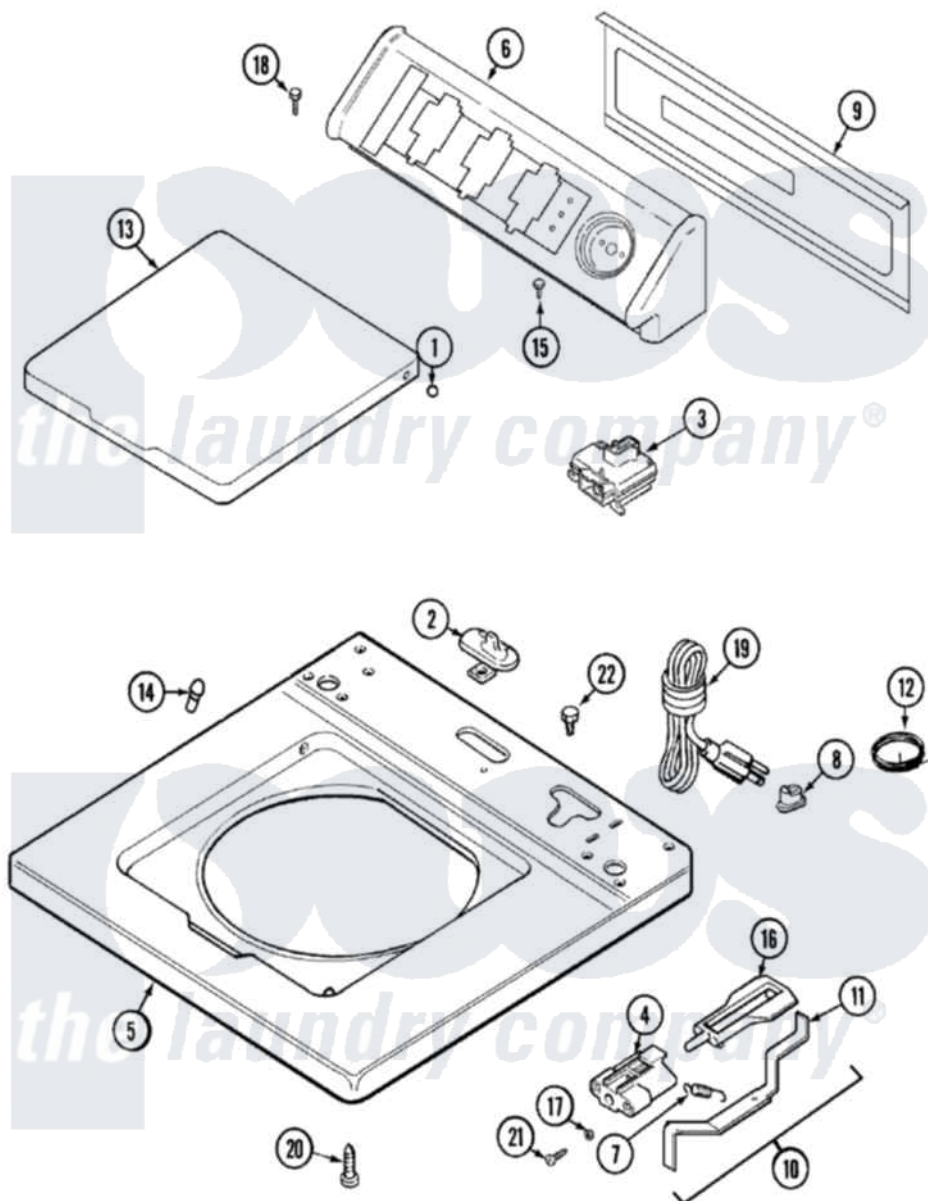

Maytag LAT9390AAE 05 - TOP

Maytag [Residential Maytag LAT9390AAE Washer Parts](#) Parts Diagram 05 - TOP
 Click on the part number to view part

Item	Original Part Number	Replaced By	Status	Part Description
1	211726			Hinge, Ball Lid
2	22001298			Cap, Top Cover
"	207159	489355		Screw, 8 X 1/2
3	22001967	12001908		Switch-Lid
4	22002135			Bracket, Unbalance
7	213720			Spring, Lid Switch
8	211881			Grommet, Cord Part Not Used-Gas Models Only
9	22001814			Back Panel, Console
"	22001662	8534058		Screw
"	216423	3370225		Screw
10	22001969			Unbalance Lever Assembly
11	22001968			Lever, Unbalance
12	Y705026	3370225		Screw
"	22001654			Wire, Ground
14	212716			Bumper, Lid
15	216423	3370225		Screw

16	216255		Plunger, Lid Switch
17	211500		Washer, Bracket To Top Cover
18	216423	3370225	Screw
19	208194	22003062	Cord, Power
20	22001402	214354	Screw, Top Cover To Cabnt.
21	22001600	25-7809	Screw, No.6-20 1/2 Flthd Torx
"	207159	489355	Screw, 8 X 1/2
22	Y705026	3370225	Screw