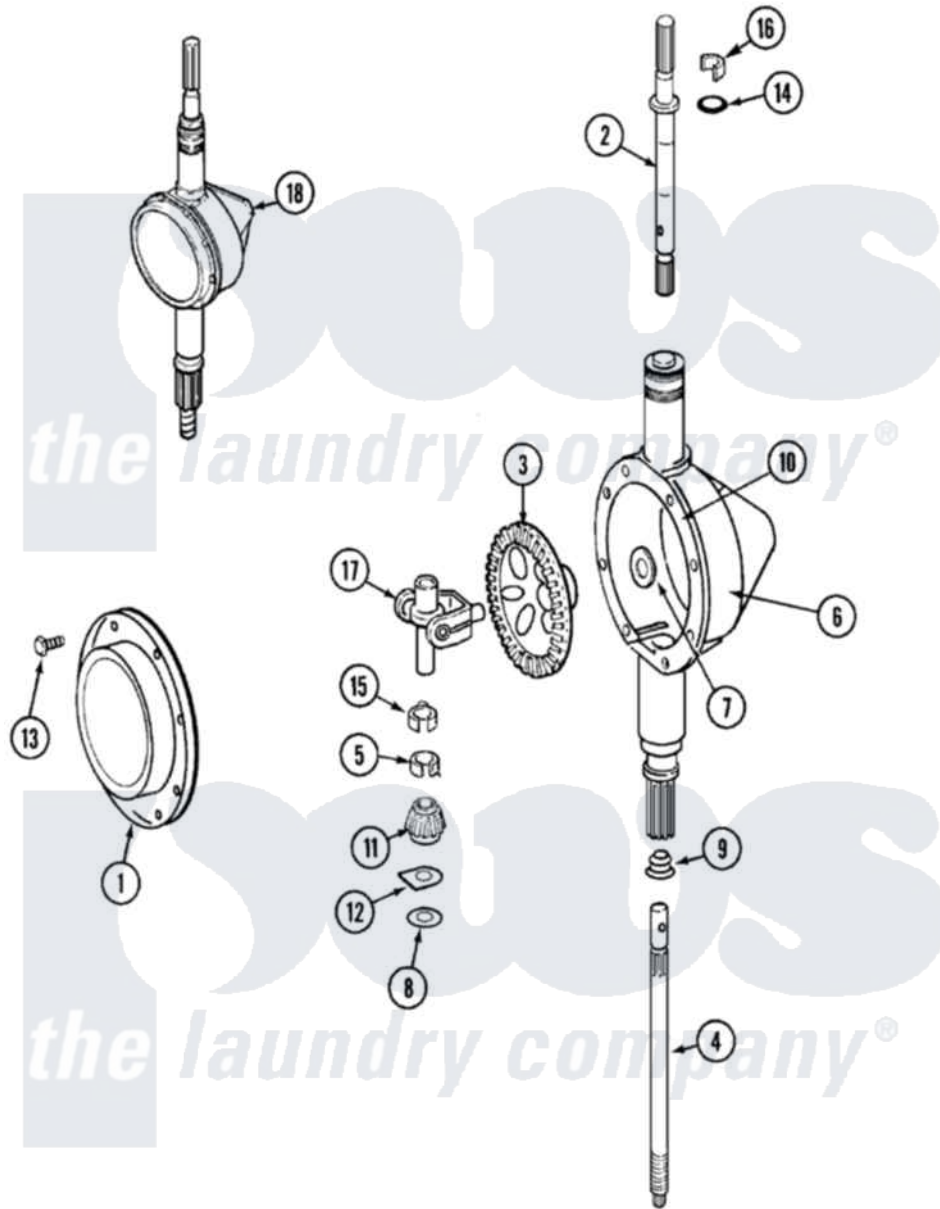

Maytag LAT9390AAE 06 - TRANSMISSION

Maytag [Residential Maytag LAT9390AAE Washer Parts](#) Parts Diagram 06 - TRANSMISSION
 Click on the part number to view part

Item	Original Part Number	Replaced By	Status	Part Description
1	206628			Cover, Transmission
2	22002415	6-2168983		Shaft- Agi
3	206713	6-2067130		Gear- Beve
4	22002342	6-2300050		Shaft- Cen
5	22002353			Collar, Center Shaft
6	22002416	6-2300100		Assembly-
7	215394			Washer, Bevel Gear
8	211483	6-2114830		Washer- SP
9	206602	207843		Lip Seal Repair Kit
10	Y058700	675652		Adhesive
11	215401	W10221114		Pinion
12	215395			Plate, Clutch
13	215417		Not Available	SCREW, TRANSMISSION COVER
14	22002417			O-Ring Agitator Shaft
15	22002341			Collar, Lower Plastic Keeper
16	22002340			Collar, Agitator Shaft