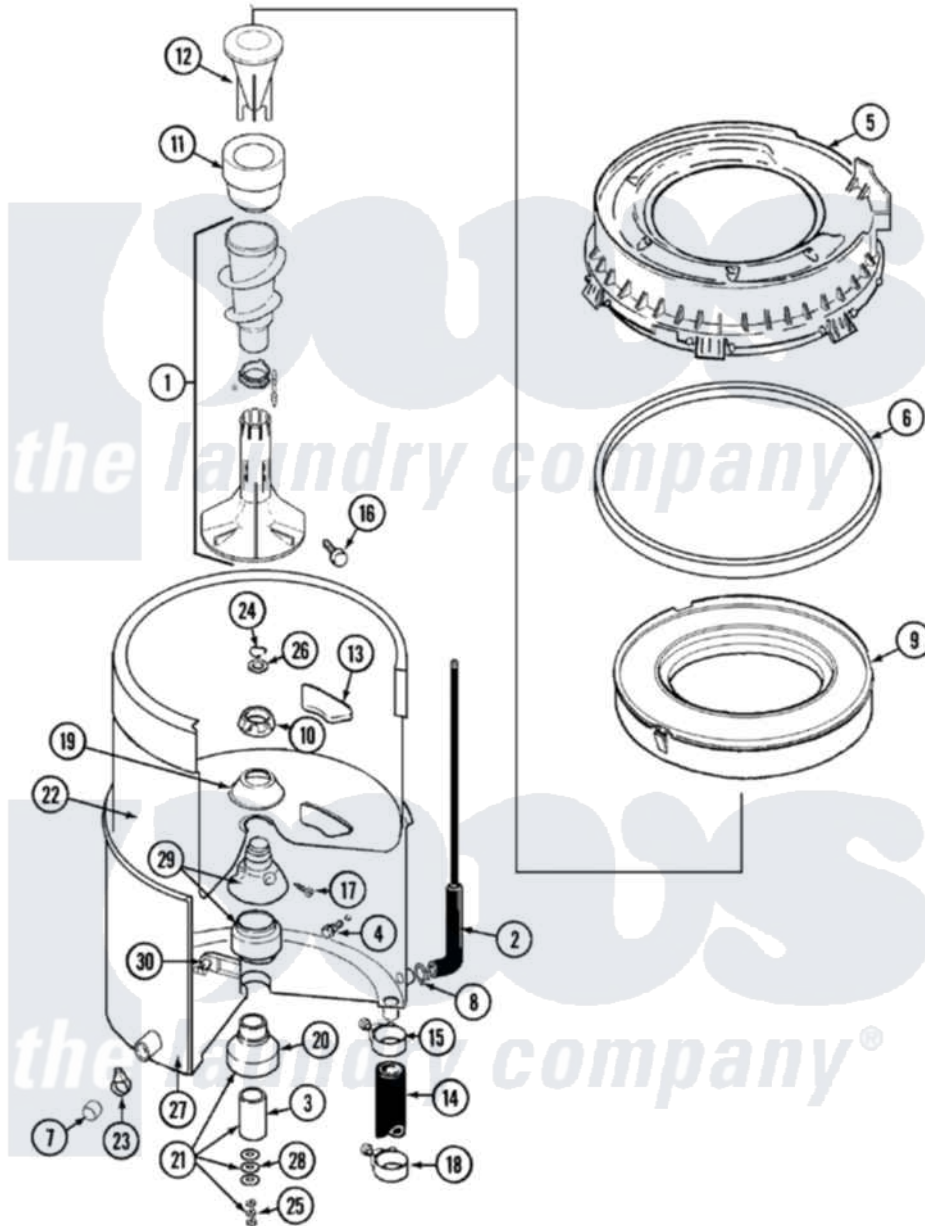

Maytag LAT9390AAE 07 - TUB

Maytag [Residential Maytag LAT9390AAE Washer Parts](#) Parts Diagram 07 - TUB
 Click on the part number to view part

Item	Original Part Number	Replaced By	Status	Part Description
1	22001821			Agitator Auger And Base Assembly
2	22001036	22001619		Tube, Water Level Switch
3	211130			Bearing Liner, Tub Bearing
4	205254	W10175938		Bolt
"	200744	W10175939		Bolt
5	22001299			Tub Cover And Gasket Assembly
6	Y22001201	22001007		Gasket, Cover To Tub
7	214725			Cap For Spout-Outer Tub
8	211641			Clamp, 1-1/16"
9	22001142			Ring, Balance
10	211047	6-2110472		Nut- Clamp
11	22001805	21001905		Dispenser, Fabric
12	22002758			Dispenser Assembly, Fab. Soft Sub
13	207219			Filter, Self-Cleaning

14	213045		Hose, Outer Tub Part Not Used
15	22001640	285655	Clamp, Hose
16	22001819		Locking Screw And O Ring
17	22001423		Set Screw, Mounting Stem
18	22001640	285655	Clamp, Hose
19	211210		Washer, Clamping Nut
20	200824	6-2040130	Tub Bearing
21	204013	6-2040130	Tub Bearing
22	22001139		Tub, Inner
23	214739	596669	Clamp, Manifold
24	Y015667		Retaining Ring
25	Y054867		Washer, Lock
26	Y015666		Washer, Retaining -
27	22001114	Not Available	TUB, OUTER (EX. LARGE)
28	211100		Washer, Outer Tub
29	22001648	6-2095720	Mounting S
30	214434		Spout, Deflector