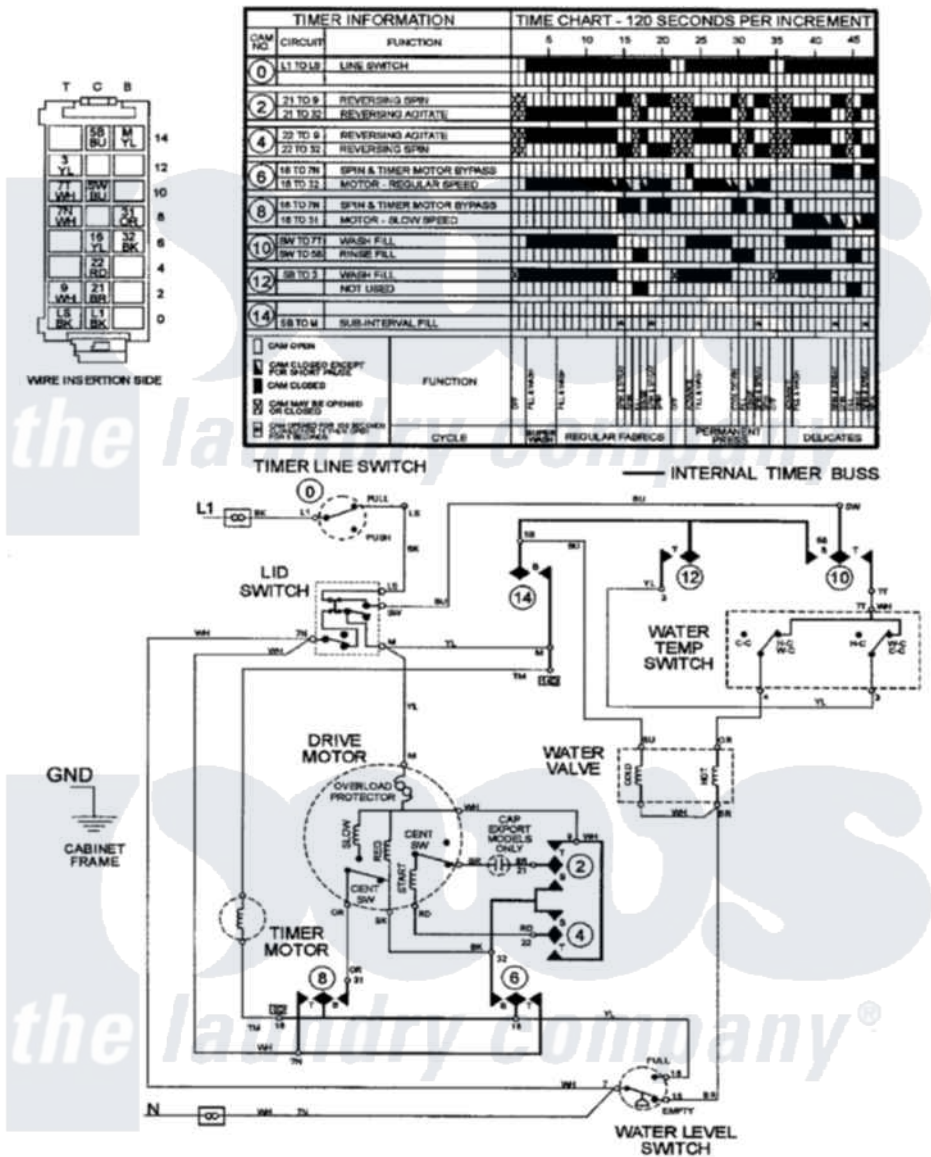

Maytag LAT9390AAE 08 - WIRING INFORMATION

Maytag Residential Maytag LAT9390AAE Washer Parts Parts Diagram 08 - WIRING INFORMATION
 Click on the part number to view part

Item	Original Part Number	Replaced By	Status	Part Description
NI	15002573		Not Available	WIRING INFORMATION