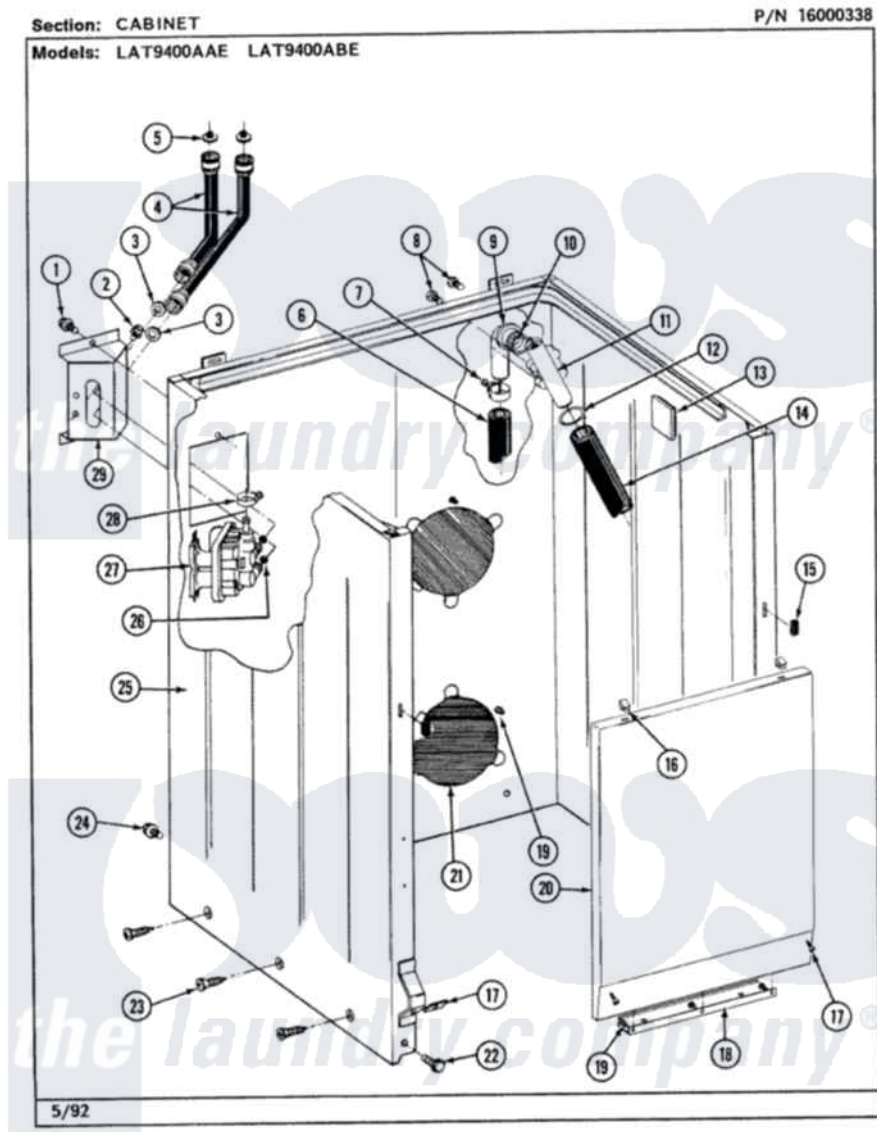

Maytag LAT9400AAE 02 - CABINET (LAT9400AAE, LAT9400ABE)

6

Maytag Residential Maytag LAT9400AAE Washer Parts Parts Diagram 02 - CABINET (LAT9400AAE, LAT9400ABE)
Click on the part number to view part

Item	Original Part Number	Replaced By	Status	Part Description
1	212276	W10116760		Screw
2	Y313561			Screw---NA
3	Y013783			Washer, Inlet Hose
4	202860			Inlet Hose Assembly
5	200961	12001413		Strainer And Washer Kit
6	Y059149			(7/8" I.D. CARTON OF 50 FT.)
"	216017			Hose, Drain
7	200908	285655		Clamp, Hose
8	Y014874			Screw, Idler Arm And Sleeve
9	Y216016	W10116738		Elbow
10	214765			Gasket, Siphon Break
11	206638			Siphon Break
12	202574	3367052		Clamp, Hose
13	215058			Pad, Cabinet Bumper
14	214767	22001448		Hose, Pump
15	214376	22002331		Spacer, Front Panel

16	212982	22001650	Fastener, Spring
17	204439		Screw And Fstner Assembly
18	213846		Guard, Belt
19	211294	90767	Screw, 8A X 3/8 HeX Washer Head Tapping
20	212998		Not Available
21	211878		Not Available
22	213122	27001200	Screw
23	213007		Xfor Cabinet See Cabinet, Back
24	213121	3400111	Screw, 12-14 X 5/8
25	203319	22203319	Cabinet
26	214337	96160	Screen
27	205613		Water Valve
28	201575		Clamp, Hose
29	214812	22002361	Bracket, Water Valve