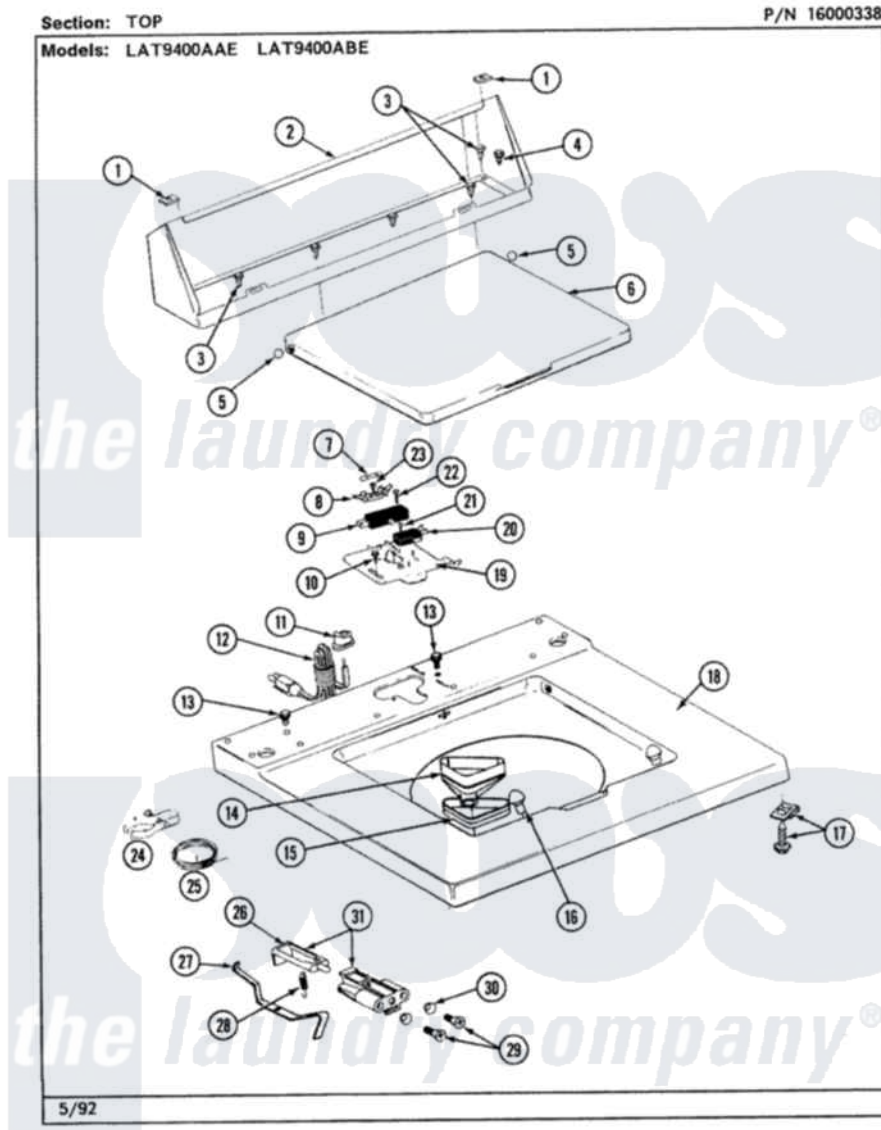

Maytag LAT9400AAE 06 - TOP (LAT9400AAE, LAT9400ABE)

Maytag Residential Maytag LAT9400AAE Washer Parts Parts Diagram 06 - TOP (LAT9400AAE, LAT9400ABE)
 Click on the part number to view part

Item	Original Part Number	Replaced By	Status	Part Description
1	215075			Fastener, Control Panel To Console
2	205635			Console
3	211294	90767		Screw, 8A X 3/8 HeX Washer Head Tapping
4	Y313559			Screw
5	211726			Hinge, Ball Lid
6	216073			LID (WHITE)
7	207168	22001682		Switch Assembly, Lid W/4amp Fuse
8	207167			Block, Fuse
9	205415	279347		Switch-Lid
10	207159	489355		Screw, 8 X 1/2
11	211881			Grommet, Cord Part Not Used-Gas Models Only
12	210186	3370225		Screw
"	204590			Cord, Power
13	210186	3370225		Screw

14	215577		Bleach Inlet White
15	214436		Gasket
16	212716		Bumper, Lid
17	204445		Screw And Fastener Assembly
18	207170		Top Cover
19	Y215699	22001678	Bracket, Switch And Fuse
20	207166		Switch, Check
21	22001352		Screw, Check Switch
22	213501		Screw, No.6-20 X 1-1/8 Inch
23	Y311711		Screw, Fuse Block
24	301548		Clamp, Ground Wire
25	311155		Ground Wire And Clamp
26	215700	Not Available	LID SWITCH PLUNGER
27	215704		Lever, Unbalance
28	213720		Spring, Lid Switch
29	910182	25-7809	Screw, No.6-20 1/2 Flthd Torx
30	211500		Washer, Bracket To Top Cover
31	204968		Plunger And Bracket Assembly--W