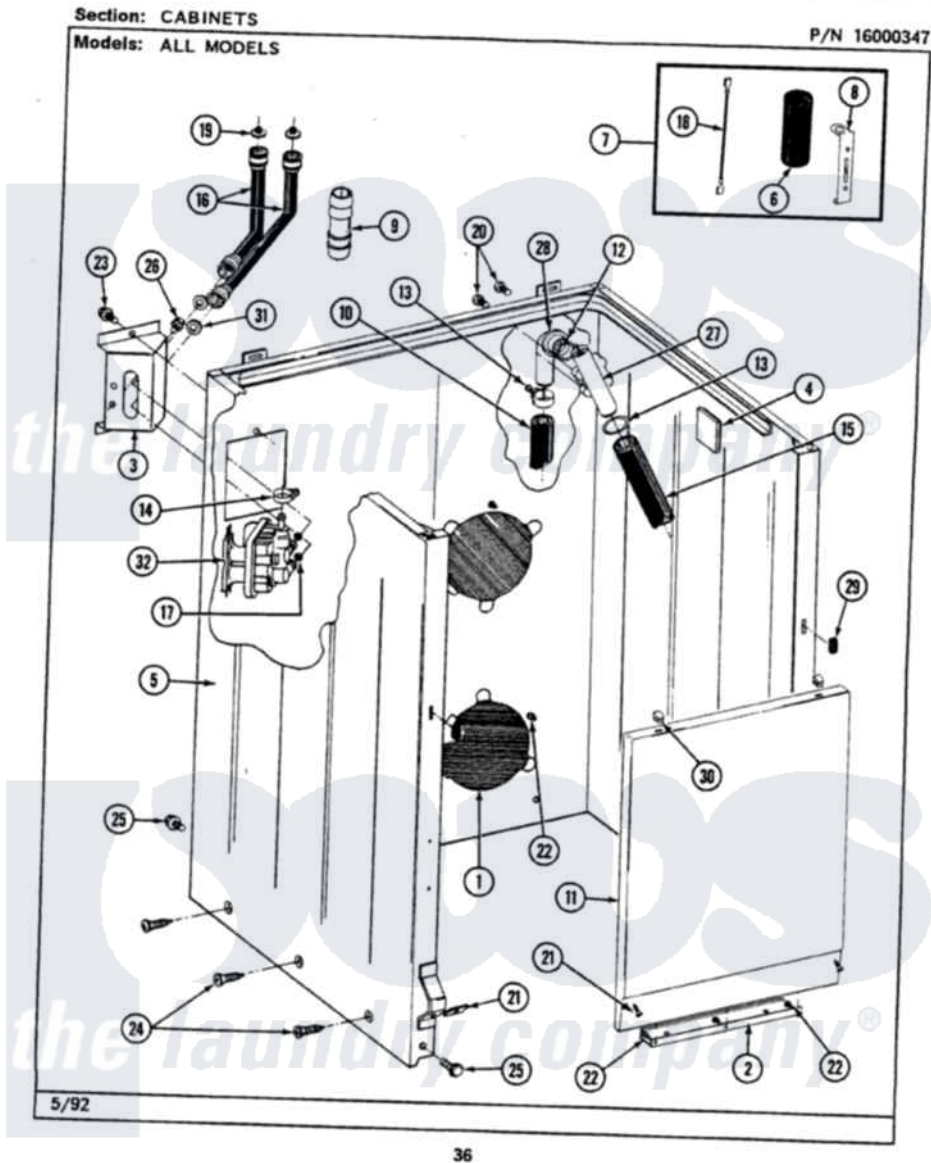

# Maytag LAT9400AAL 02 - CABINET

Maytag Residential Maytag LAT9400AAL Washer Parts Parts Diagram 02 - CABINET  
 Click on the part number to view part

Item	Original Part Number	Replaced By	Status	Part Description
1	211878		Not Available	PLATE, ACCESS
2	<a href="#">213846</a>			Guard, Belt
3	214812	<a href="#">22002361</a>		Bracket, Water Valve
4	<a href="#">215058</a>			Pad, Cabinet Bumper
5	203319L		Not Available	(ALMOND)
6	<a href="#">Y200832</a>			Capacitor
7	<a href="#">206103</a>			Capacitor Kit
8	<a href="#">211149</a>			Clip, Capacitor
9	<a href="#">Y216015</a>			Coupling, Hose
10	<a href="#">Y059149</a>			(7/8" I.D. CARTON OF 50 FT.)
"	<a href="#">216017</a>			Hose, Drain
11	212998L		Not Available	FRONT PANEL-ALMOND
12	<a href="#">214765</a>			Gasket, Siphon Break
13	200908	<a href="#">285655</a>		Clamp, Hose
14	<a href="#">201575</a>			Clamp, Hose
15	214767	<a href="#">22001448</a>		Hose, Pump

16	<a href="#">202860</a>		Inlet Hose Assembly
17	214337	<a href="#">96160</a>	Screen
18	<a href="#">203237</a>		No.17 Wire With Terminal
19	200961	<a href="#">12001413</a>	Strainer And Washer Kit
20	<a href="#">Y014874</a>		Screw, Idler Arm And Sleeve
21	<a href="#">204439</a>		Screw And Fstner Assembly
22	211294	<a href="#">90767</a>	Screw, 8A X 3/8 HeX Washer Head Tapping
23	212276	<a href="#">W10116760</a>	Screw
24	<a href="#">213007</a>		Xfor Cabinet See Cabinet, Back
25	213121	<a href="#">3400111</a>	Screw, 12-14 X 5/8
"	213122	<a href="#">27001200</a>	Screw
26	<a href="#">Y313561</a>		Screw---NA
27	<a href="#">206638</a>		Siphon Break
28	Y216016	<a href="#">W10116738</a>	Elbow
29	214376	<a href="#">22002331</a>	Spacer, Front Panel
30	212982	<a href="#">22001650</a>	Fastener, Spring
31	<a href="#">Y013783</a>		Washer, Inlet Hose
32	<a href="#">205613</a>		Water Valve