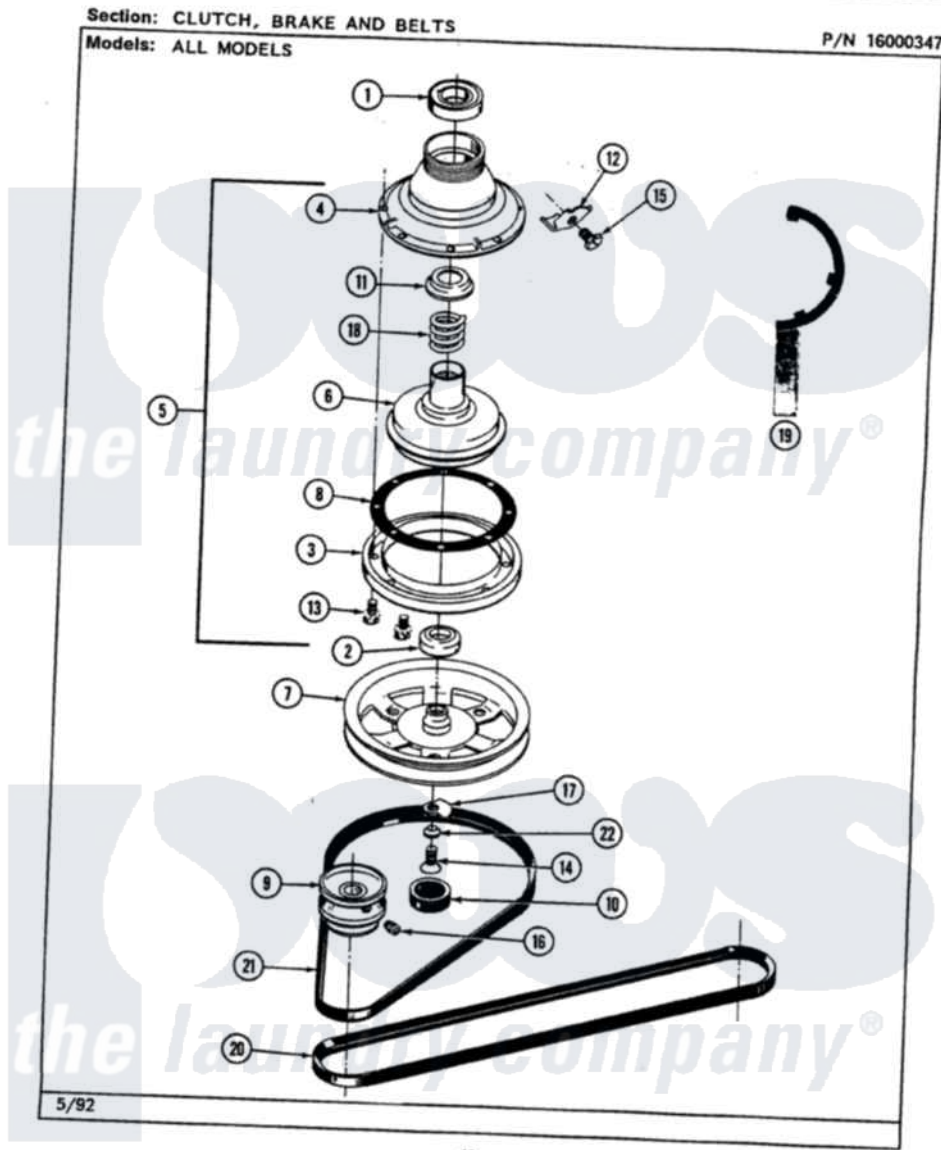

Maytag LAT9400AAL 03 - CLUTCH, BRAKE & BELTS

Maytag Residential Maytag LAT9400AAL Washer Parts Parts Diagram 03 - CLUTCH, BRAKE & BELTS
 Click on the part number to view part

| Item | Original Part Number | Replaced By | Status | Part Description |
|------|-------------------------|---------------------------|---------------|------------------------------|
| 1 | Y200720 | 22003441 | | Bearing, Rear |
| 2 | 200835 | | | Bearing, Brake Rotor |
| 3 | 211043 | 6-2011900 | | Brake Asse |
| 4 | 211045 | 6-2011900 | | Brake Asse |
| 5 | 201190 | 6-2011900 | | Brake Asse |
| 6 | 201126 | 6-2011900 | | Brake Asse |
| 7 | 211059 | 6-2301530 | | Pulley |
| 8 | 211042 | 6-2011900 | | Brake Asse |
| 9 | 200816 | 6-2008160 | | Pulley- MO |
| 10 | 211038 | | Not Available | CAP, OIL RETAINER |
| 11 | 211039 | 6-2011900 | | Brake Asse |
| 12 | 213325 | | | Clip, Retaining |
| 13 | 211000 | | | SCREW, BRAKE DRUM (HEX HEAD) |
| 14 | 211375 | 681582 | | Screw |
| 15 | 213326 | | | Bolt, Sems Retaining Clip |
| 16 | Y053241 | | | Set Screw, Motor Pulley |

| | | | |
|----|------------------------|---------------------------|----------------------|
| 17 | 211089 | | Lug, Stop Pulley |
| 18 | 211041 | 6-2011900 | Brake Asse |
| 19 | Y038315 | 038315 | Tool |
| 20 | 211124 | | Part Not Used |
| 21 | 211125 | | V Belt, Drive Pulley |
| 22 | 211090 | 22003555 | Washer, Stop Lug |