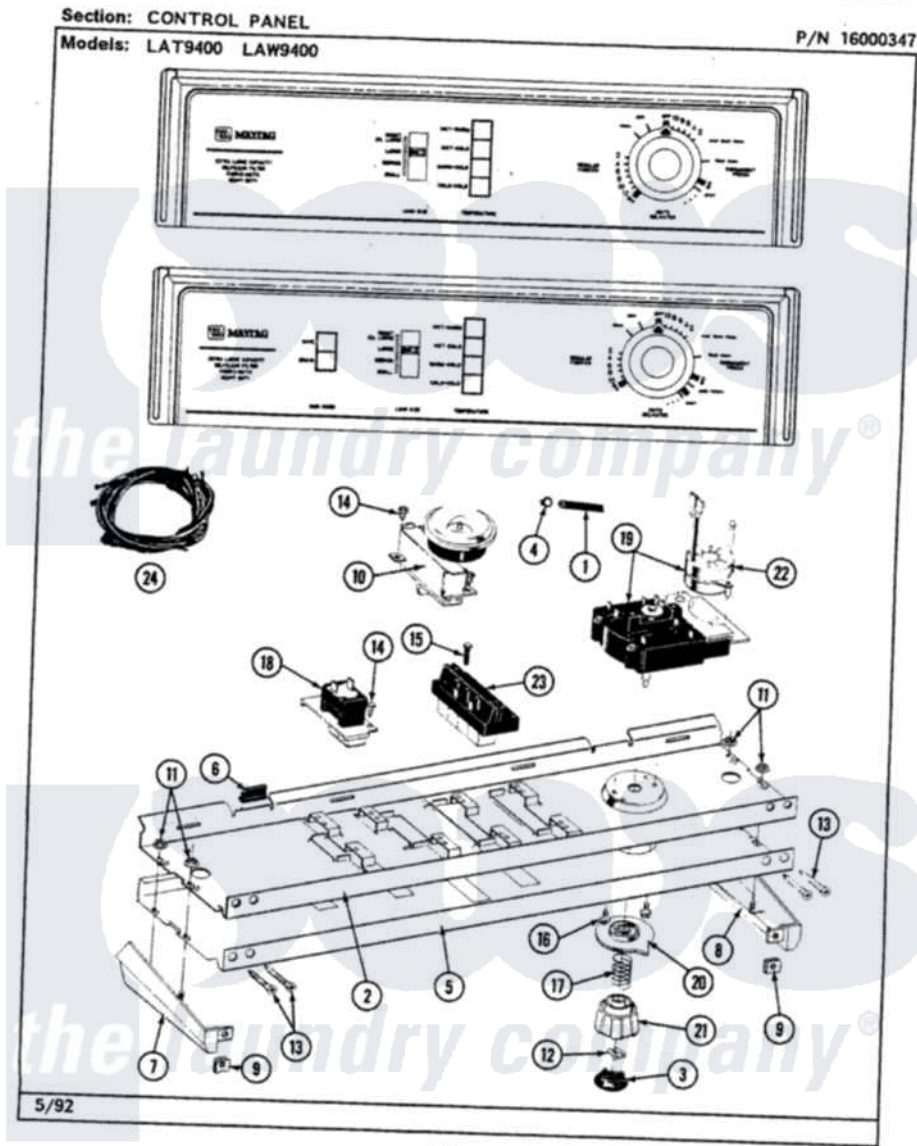

# Maytag LAT9400AAL 04 - CONTROL PANEL

24

Maytag [Residential Maytag LAT9400AAL Washer Parts](#) Parts Diagram 04 - CONTROL PANEL  
 Click on the part number to view part

Item	Original Part Number	Replaced By	Status	Part Description
1	212942	<a href="#">22001619</a>		Tube, Water Level Switch
2	<a href="#">214809</a>			Back Up Plate
3	215821		Not Available	CAP, KNOB
4	410296	<a href="#">596669</a>		Clamp, Manifold
5	207389		Not Available	CONTROL PANEL
6	<a href="#">214897</a>			Pad, Control Panel
7	207215		Not Available	END CAP LH
8	207216		Not Available	END CAP RH
9	<a href="#">214894</a>			Fastener, End Cap
10	<a href="#">207360</a>			Infinite Level Press Switch
11	<a href="#">214872</a>			Palnut, End Cap Note: Nut, Lamp Holder
12	<a href="#">211605</a>			Bezel, Timer Dial
13	<a href="#">210932</a>			Screw, No.8 X 9/16 Ctsk Note: Screw, Inlet Duct
14	211168	<a href="#">W10139210</a>		Screw, 8-18 X 5/16
15	213117	<a href="#">67006908</a>		Screw, Ice Rack

16	213966	<a href="#">3400014</a>		Screw
17	<a href="#">211065</a>			Spring, Index Wheel
18	<a href="#">207365</a>			2 Button Switch
19	207376	<a href="#">22207376</a>		Timer
20	215827		Not Available	TIMER DIAL SKIRT
21	<a href="#">215828</a>			Knob, Timer
22	205033	<a href="#">22205033</a>		Motor- Tim
23	207367		Not Available	TEMP CONTROL SWITCH - 4 BUTTON
24	<a href="#">207382</a>			Wire Harness