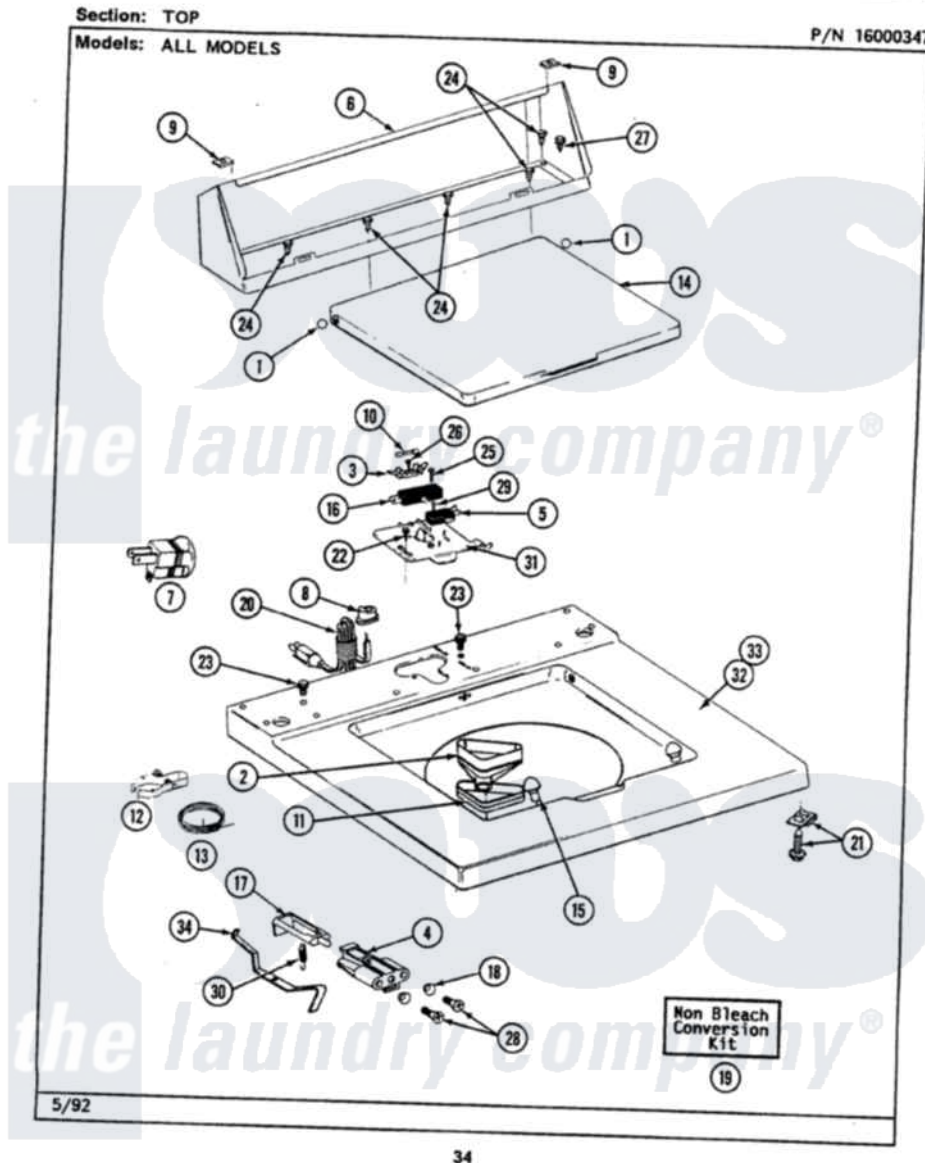

Maytag LAT9400AAL 06 - TOP

Maytag [Residential Maytag LAT9400AAL Washer Parts](#) Parts Diagram 06 - TOP
 Click on the part number to view part

Item	Original Part Number	Replaced By	Status	Part Description
1	211726			Hinge, Ball Lid
2	215578			Bleach Inlet Almond
3	207167			Block, Fuse
4	214279	204968		Plunger And Bracket Assembly--W
5	207166			Switch, Check
6	205635L		Not Available	CONSOLE (ALM)
7	Y201808			Converter
8	211881			Grommet, Cord Part Not Used-Gas Models Only
9	215075			Fastener, Control Panel To Console
10	207168	22001682		Switch Assembly, Lid W/4amp Fuse
11	214436			Gasket
12	301548			Clamp, Ground Wire
13	311155			Ground Wire And Clamp
14	216073L		Not Available	(ALMOND)---NA

15	212716		Bumper, Lid
16	205415	279347	Switch-Lid
17	215700		Not Available
18	211500		LID SWITCH PLUNGER
19	205997		Washer, Bracket To Top Cover
20	204590		Non-Bleach Conversion Kit
21	204445		Cord, Power
22	207159	489355	Screw And Fastener Assembly
23	210186	3370225	Screw, 8 X 1/2
24	211294	90767	Screw
25	213501		Screw, 8A X 3/8 HeX Washer Head Tapping
26	215705	Y311711	Screw, No.6-20 X 1-1/8 Inch
27	Y313559		Screw, Fuse Block
28	910182	25-7809	Screw
29	912012	3400409	Screw, No.6-20 1/2 Flthd Torx
30	213720		Screw
31	Y215699	22001678	Spring, Lid Switch
32	207170L		Bracket, Switch And Fuse
34	215704		Top Cover Assembly ALM----NA
			Lever, Unbalance