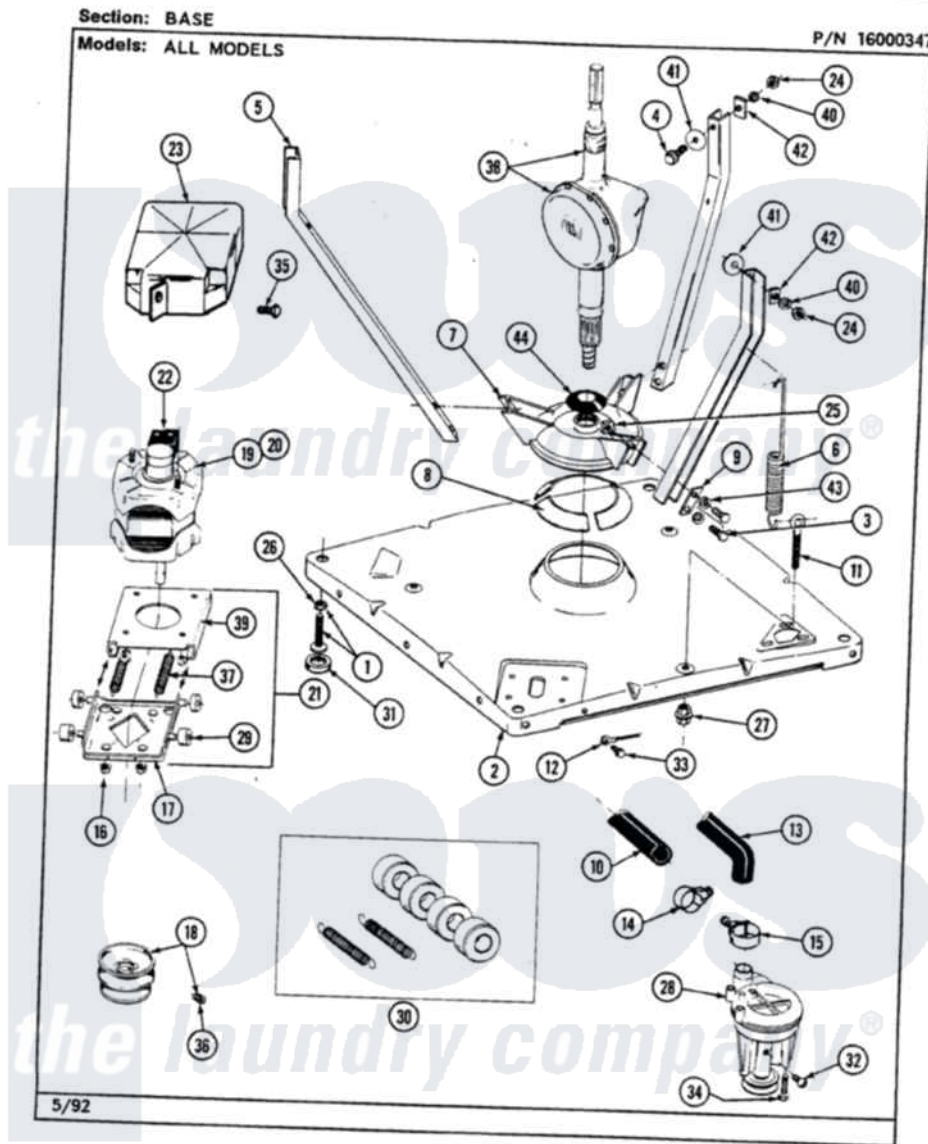

# Maytag LAT9400ABL 01 - BASE

44

Maytag Residential Maytag LAT9400ABL Washer Parts Parts Diagram 01 - BASE  
Click on the part number to view part

Item	Original Part Number	Replaced By	Status	Part Description
1	Y302699	<a href="#">22003428</a>		Leg, Adjustable
2	<a href="#">203274</a>			Base With Damper Pads
3	<a href="#">Y015627</a>			Screw- Hex
4	205254	<a href="#">W10175938</a>		Bolt
"	200744	<a href="#">W10175939</a>		Bolt
5	<a href="#">213053</a>			Brace, Tub Part Not Used
6	<a href="#">213054</a>			Centering Spring - 3 Used
7	<a href="#">203725</a>			Damper W/Bolt And Clip
8	<a href="#">203956</a>			Damper Pad Kit
9	<a href="#">213073</a>			Washer, Double Brace
10	214767	<a href="#">22001448</a>		Hose, Pump
11	213120	<a href="#">216416</a>		Bolt, Eye/Centering Spring
12	<a href="#">204807</a>			Ground Wire, Supp. Plte To Top Cover
13	<a href="#">213045</a>			Hose, Outer Tub Part Not Used
14	200461	<a href="#">285655</a>		Clamp, Hose