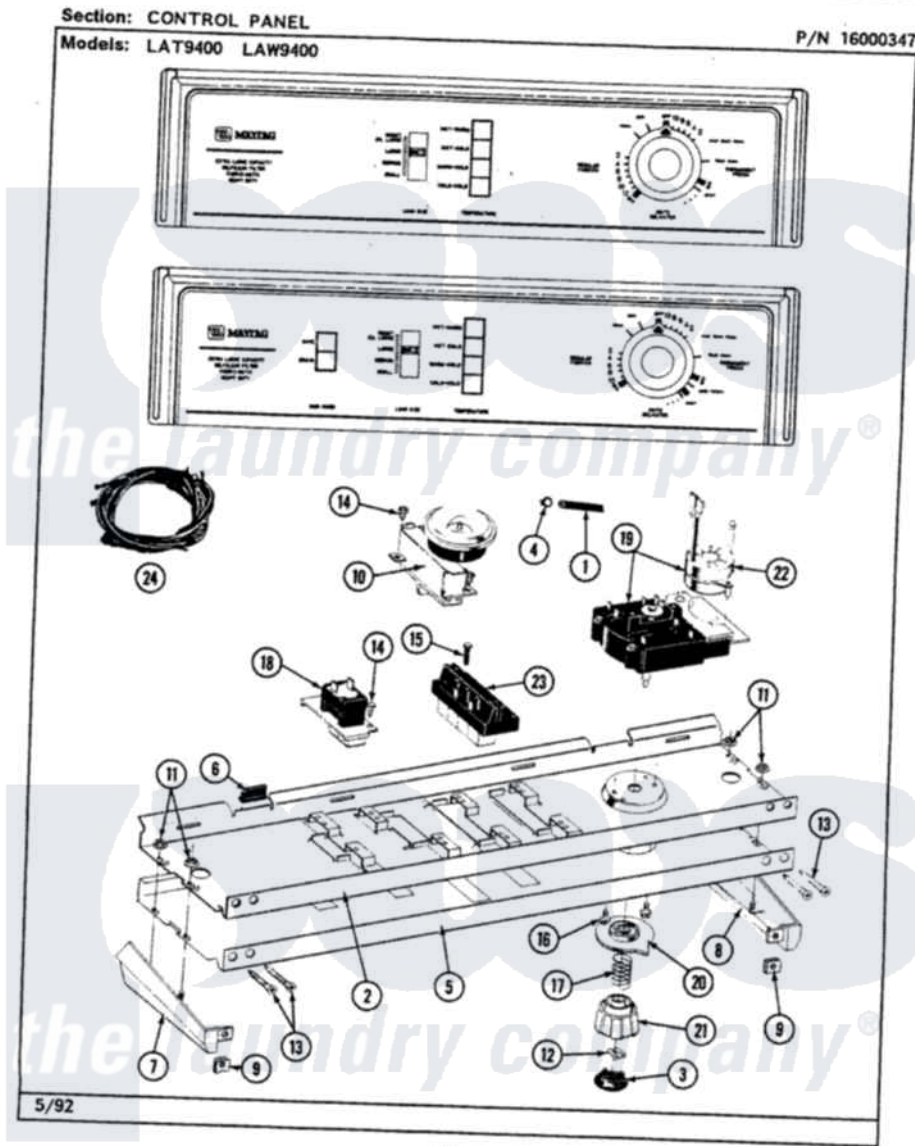

# Maytag LAT9400ABL 04 - CONTROL PANEL

24

Maytag [Residential Maytag LAT9400ABL Washer Parts](#) Parts Diagram 04 - CONTROL PANEL  
 Click on the part number to view part

Item	Original Part Number	Replaced By	Status	Part Description
1	212942	<a href="#">22001619</a>		Tube, Water Level Switch
2	<a href="#">214809</a>			Back Up Plate
3	215821		Not Available	CAP, KNOB
4	410296	<a href="#">596669</a>		Clamp, Manifold
5	207389		Not Available	CONTROL PANEL
6	<a href="#">214897</a>			Pad, Control Panel
7	207215		Not Available	END CAP LH
8	207216		Not Available	END CAP RH
9	<a href="#">214894</a>			Fastener, End Cap
10	<a href="#">207360</a>			Infinite Level Press Switch
11	<a href="#">214872</a>			Palnut, End Cap Note: Nut, Lamp Holder
12	<a href="#">211605</a>			Bezel, Timer Dial
13	<a href="#">210932</a>			Screw, No.8 X 9/16 Ctsk Note: Screw, Inlet Duct
14	211168	<a href="#">W10139210</a>		Screw, 8-18 X 5/16
15	213117	<a href="#">67006908</a>		Screw, Ice Rack

16	213966	<a href="#">3400014</a>	Screw
17	<a href="#">211065</a>		Spring, Index Wheel
18	<a href="#">207365</a>		2 Button Switch
19	207376	<a href="#">22207376</a>	Timer
20	215827	Not Available	TIMER DIAL SKIRT
21	<a href="#">215828</a>		Knob, Timer
22	205033	<a href="#">22205033</a>	Motor- Tim
23	207367	Not Available	TEMP CONTROL SWITCH - 4 BUTTON
24	<a href="#">207382</a>		Wire Harness