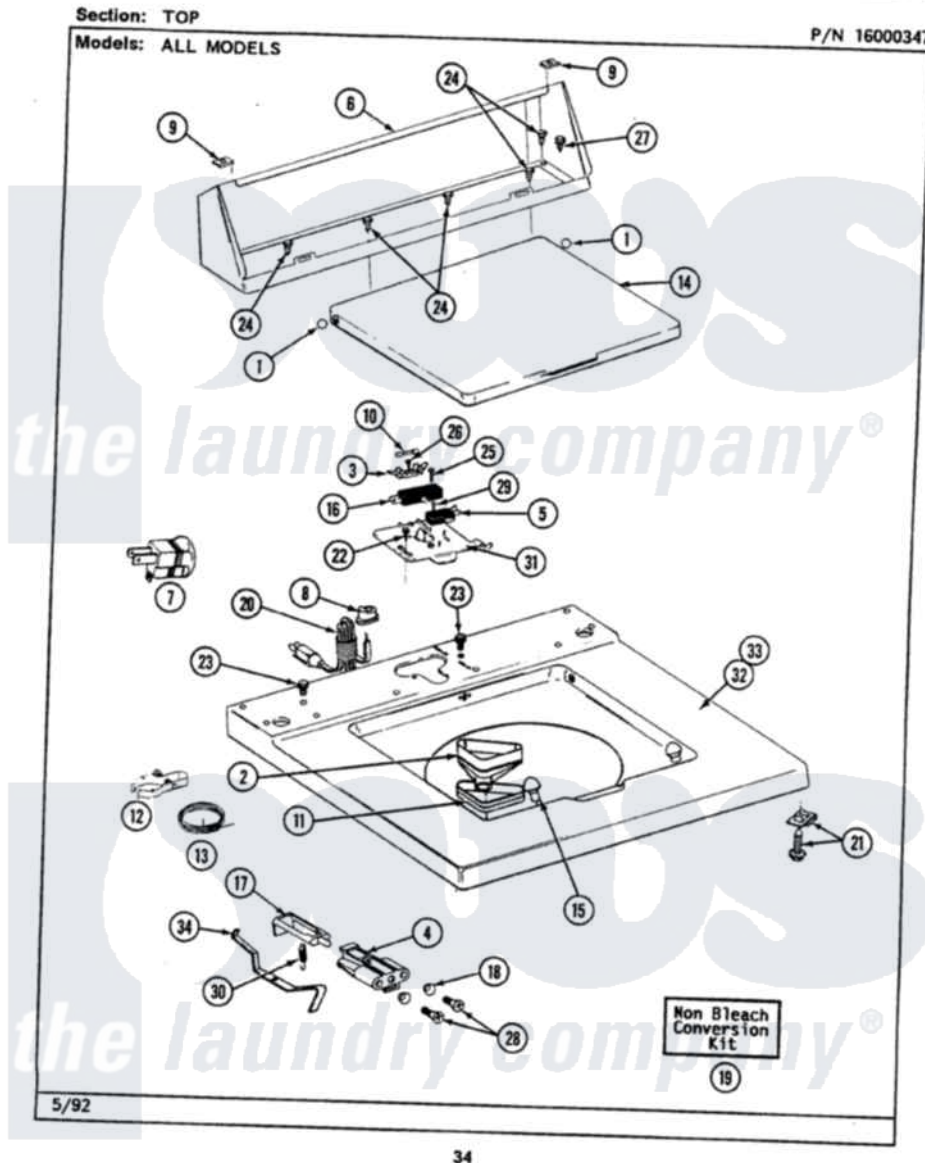

Maytag LAT9400ABL 06 - TOP

Maytag [Residential Maytag LAT9400ABL Washer Parts](#) Parts Diagram 06 - TOP
 Click on the part number to view part

Item	Original Part Number	Replaced By	Status	Part Description
1	211726			Hinge, Ball Lid
2	215578			Bleach Inlet Almond
3	207167			Block, Fuse
4	214279	204968		Plunger And Bracket Assembly--W
5	207166			Switch, Check
6	205635L		Not Available	CONSOLE (ALM)
7	Y201808			Converter
8	211881			Grommet, Cord Part Not Used-Gas Models Only
9	215075			Fastener, Control Panel To Console
10	207168	22001682		Switch Assembly, Lid W/4amp Fuse
11	214436			Gasket
12	301548			Clamp, Ground Wire
13	311155			Ground Wire And Clamp
14	216073L		Not Available	(ALMOND)---NA

15	212716		Bumper, Lid
16	205415	279347	Switch-Lid
17	215700		Not Available
18	211500		LID SWITCH PLUNGER
19	205997		Washer, Bracket To Top Cover
20	204590		Non-Bleach Conversion Kit
21	204445		Cord, Power
22	207159	489355	Screw And Fastener Assembly
23	210186	3370225	Screw, 8 X 1/2
24	211294	90767	Screw
25	213501		Screw, 8A X 3/8 HeX Washer Head Tapping
26	215705	Y311711	Screw, No.6-20 X 1-1/8 Inch
27	Y313559		Screw, Fuse Block
28	910182	25-7809	Screw
29	912012	3400409	Screw, No.6-20 1/2 Flthd Torx
30	213720		Screw
31	Y215699	22001678	Spring, Lid Switch
32	207170L		Bracket, Switch And Fuse
34	215704		Top Cover Assembly ALM----NA
			Lever, Unbalance