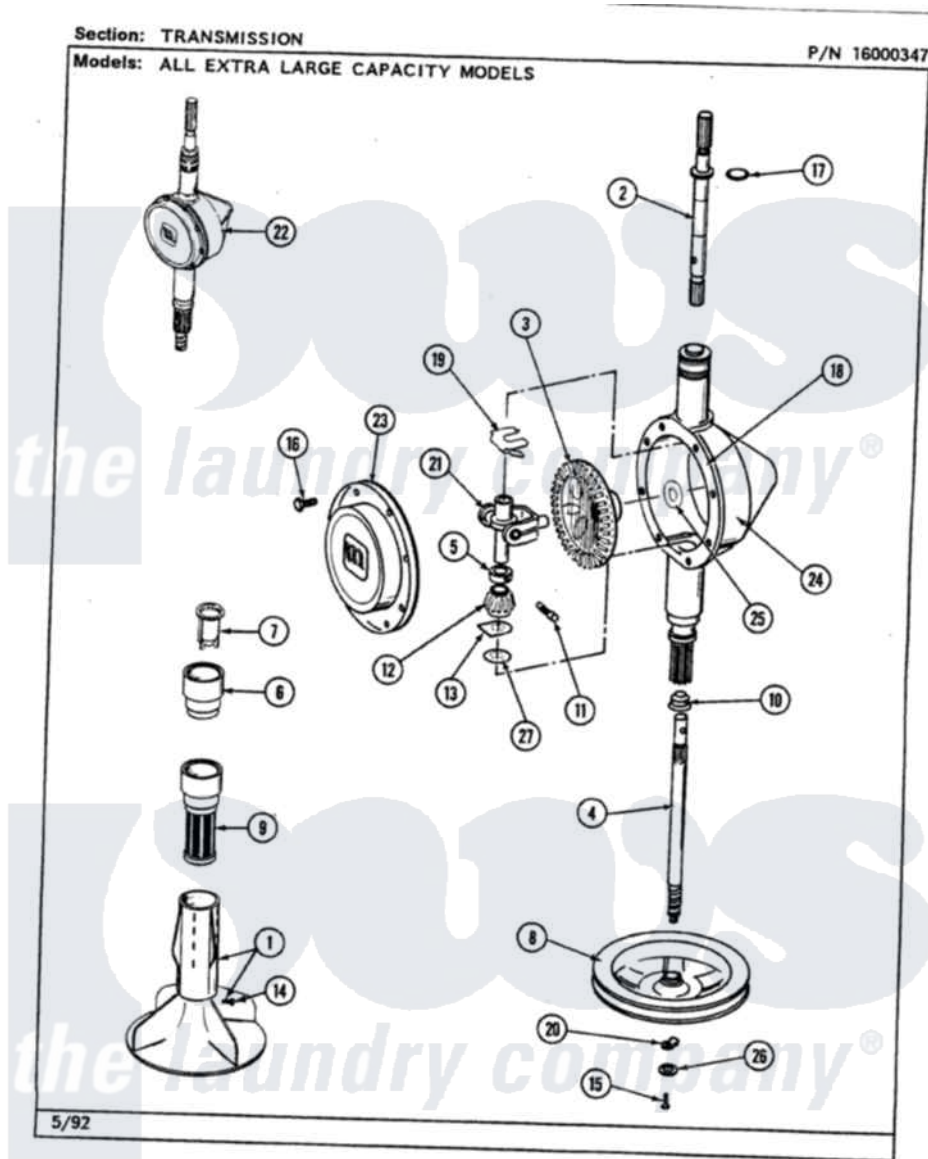

Maytag LAT9400ABL 07 - TRANSMISSION

42

Maytag Residential Maytag LAT9400ABL Washer Parts Parts Diagram 07 - TRANSMISSION
 Click on the part number to view part

Item	Original Part Number	Replaced By	Status	Part Description
1	207228			Agitator W/Lock Screw
2	207153	6-2097820		Kit- Shaft
3	206713	6-2067130		Gear- Beve
4	215410	12001450		Ctr Shaft W/Collar Andkeeper- Dp
5	215415		Not Available	COLLAR, LOWER
6	215721			Dispensing Cap
7	215733			Dispensing Cup
8	211059	6-2301530		Pulley
10	206602	207843		Lip Seal Repair Kit
11	Y206629			Pin, Collar
12	215401	W10221114		Pinion
13	215395			Plate, Clutch
14	206478		Not Available	SCREW & WASHER FOR AGITATOR
15	211375	681582		Screw
16	215417		Not Available	SCREW, TRANSMISSION

17	210690		COVER
18	Y058700	675652	Seal, Rubber
19	215581		Adhesive
20	211089		Spring, Agitator Shaft
21	206685	6-2066850	Lug, Stop Pulley
22	206707	6-2097750	Yoke
23	206628		Trans Dee
24	206624	6-2097750	Cover, Transmission
25	215394		Trans Dee
26	211090	22003555	Washer, Bevel Gear
27	211483	6-2114830	Washer, Stop Lug
			Washer- SP