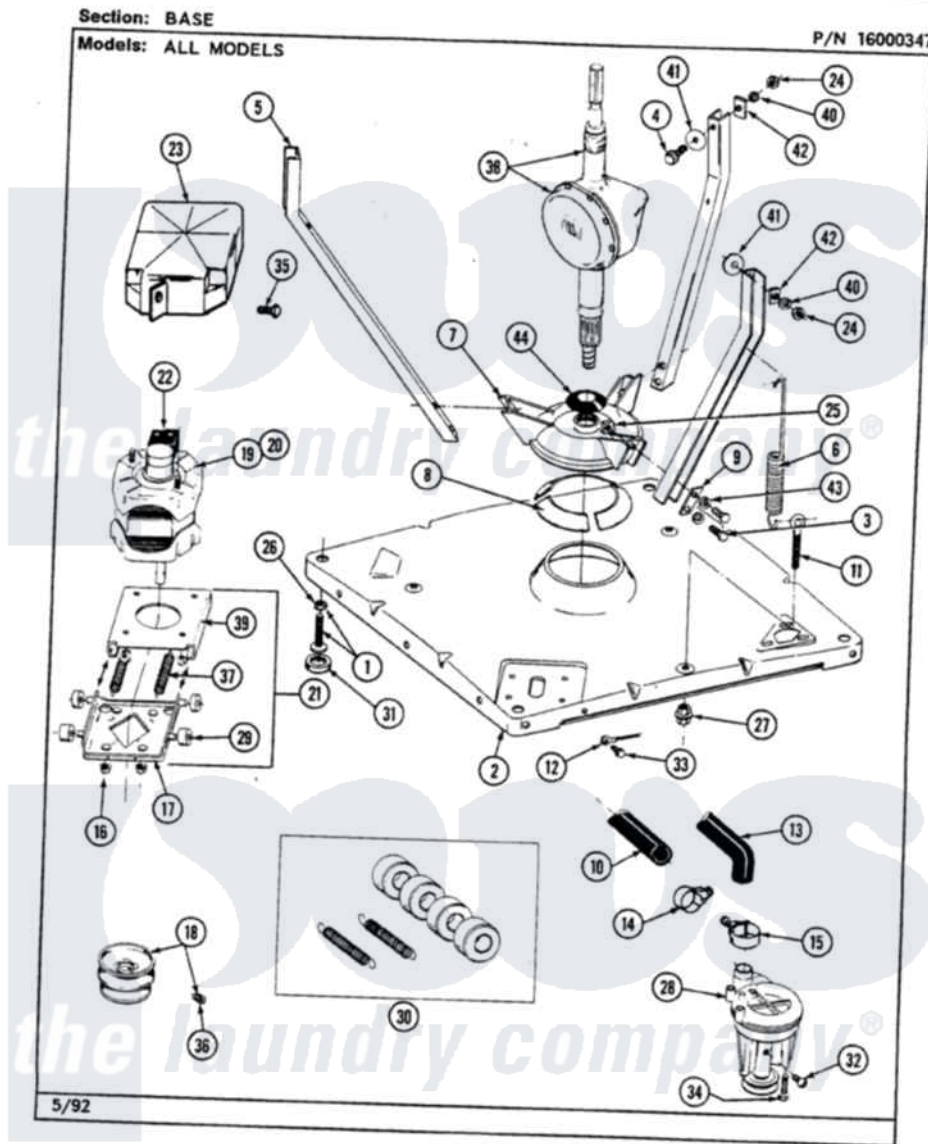

Maytag LAT9400ABW 01 - BASE

44

Maytag [Residential Maytag LAT9400ABW Washer Parts](#) Parts Diagram 01 - BASE
 Click on the part number to view part

Item	Original Part Number	Replaced By	Status	Part Description
1	Y302699	22003428		Leg, Adjustable
2	203274			Base With Damper Pads
3	Y015627			Screw- Hex
4	205254	W10175938		Bolt
"	200744	W10175939		Bolt
5	213053			Brace, Tub Part Not Used
6	213054			Centering Spring - 3 Used
7	203725			Damper W/Bolt And Clip
8	203956			Damper Pad Kit
9	213073			Washer, Double Brace
10	214767	22001448		Hose, Pump
11	213120	216416		Bolt, Eye/Centering Spring
12	204807			Ground Wire, Supp. Plte To Top Cover
13	213045			Hose, Outer Tub Part Not Used
14	200461	285655		Clamp, Hose