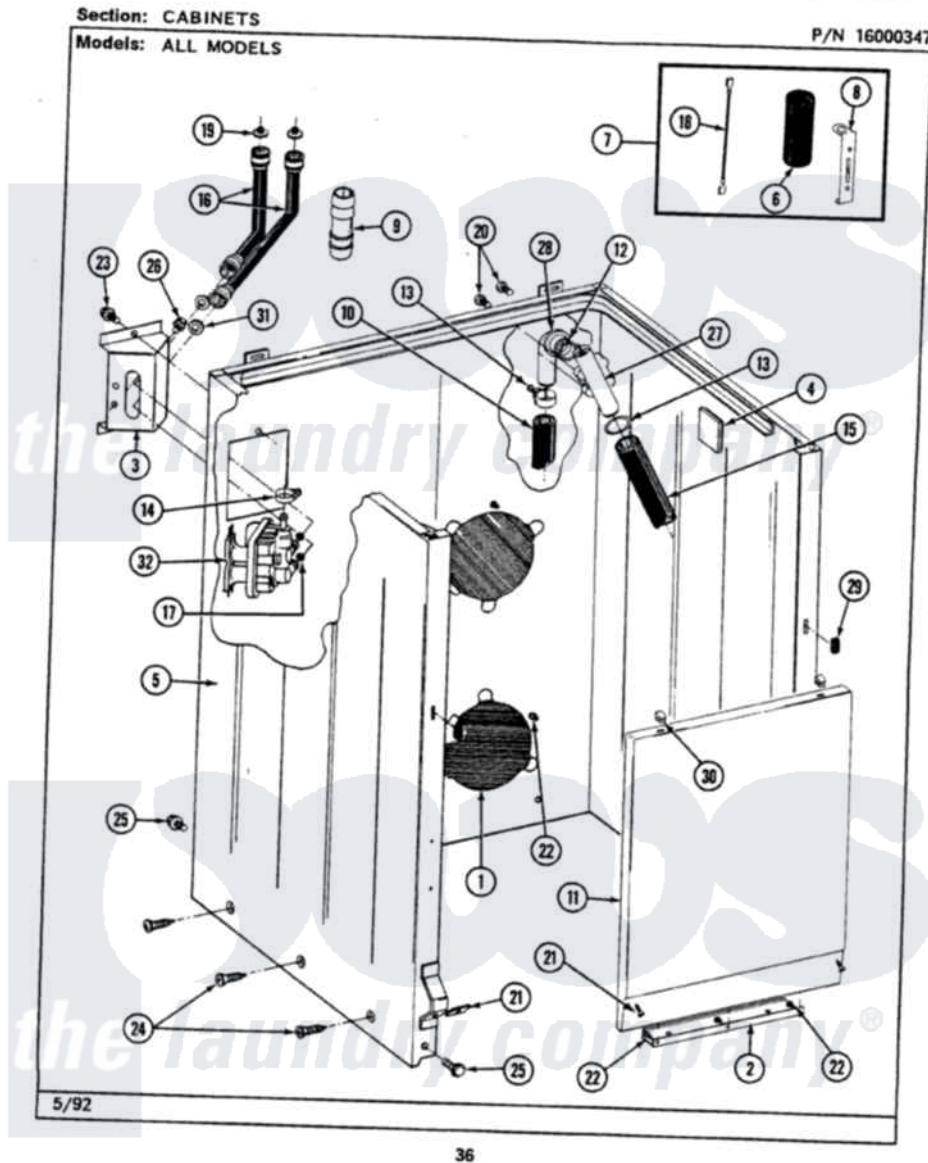

Maytag LAT9400ABW 02 - CABINET

Maytag Residential Maytag LAT9400ABW Washer Parts Parts Diagram 02 - CABINET
Click on the part number to view part

Item	Original Part Number	Replaced By	Status	Part Description
1	211878		Not Available	PLATE, ACCESS
2	213846			Guard, Belt
3	214812	22002361		Bracket, Water Valve
4	215058			Pad, Cabinet Bumper
5	203319	22203319		Cabinet
6	Y200832			Capacitor
7	206103			Capacitor Kit
8	211149			Clip, Capacitor
9	Y216015			Coupling, Hose
10	Y059149			(7/8" I.D. CARTON OF 50 FT.)
"	216017			Hose, Drain
11	212998		Not Available	PANEL, FRONT (WHT)
12	214765			Gasket, Siphon Break
13	200908	285655		Clamp, Hose
14	201575			Clamp, Hose
15	214767	22001448		Hose, Pump

16	202860		Inlet Hose Assembly
17	214337	96160	Screen
18	203237		No.17 Wire With Terminal
19	200961	12001413	Strainer And Washer Kit
20	Y014874		Screw, Idler Arm And Sleeve
21	204439		Screw And Fstner Assembly
22	211294	90767	Screw, 8A X 3/8 HeX Washer Head Tapping
23	212276	W10116760	Screw
24	213007		Xfor Cabinet See Cabinet, Back
25	213121	3400111	Screw, 12-14 X 5/8
"	213122	27001200	Screw
26	Y313561		Screw----NA
27	206638		Siphon Break
28	Y216016	W10116738	Elbow
29	214376	22002331	Spacer, Front Panel
30	212982	22001650	Fastener, Spring
31	Y013783		Washer, Inlet Hose
32	205613		Water Valve