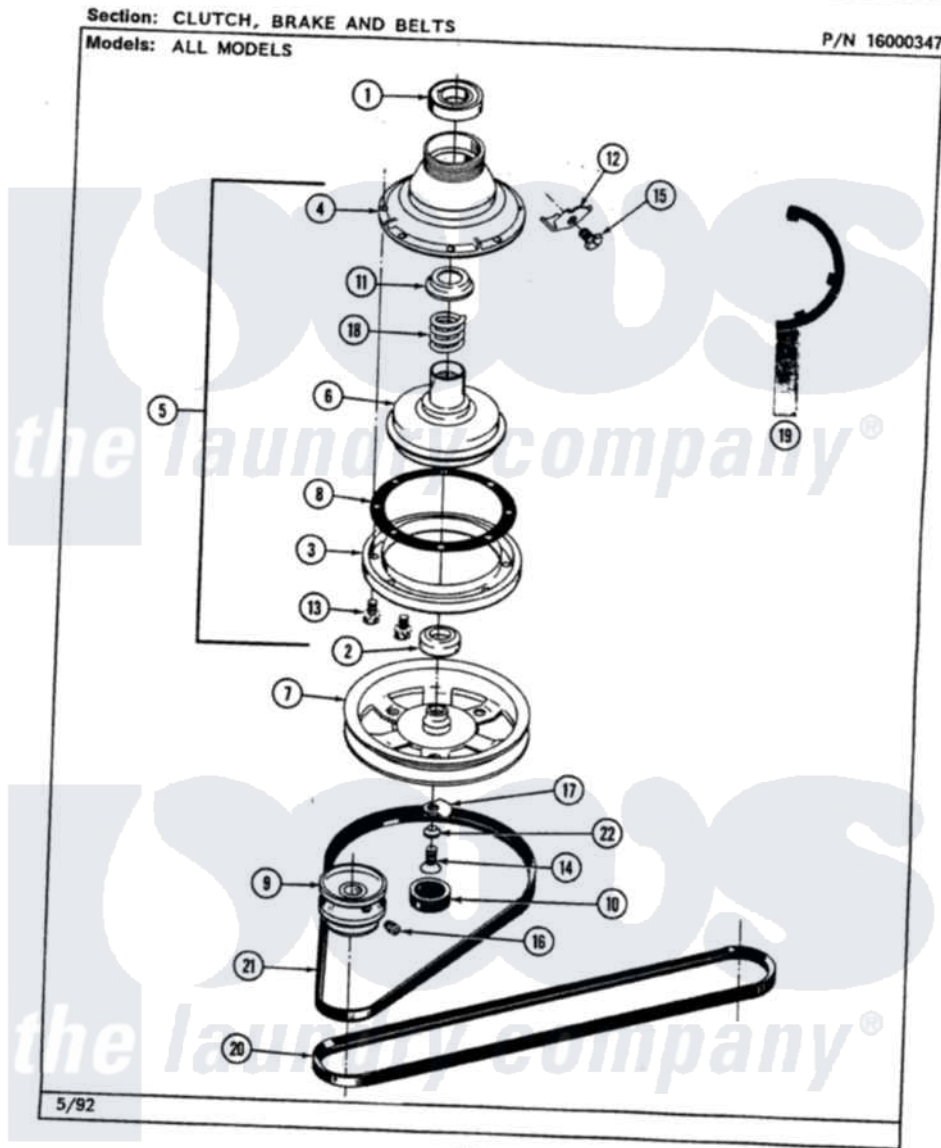

Maytag LAT9400ABW 03 - CLUTCH, BRAKE & BELTS

48

Maytag [Residential Maytag LAT9400ABW Washer Parts](#) Parts Diagram 03 - CLUTCH, BRAKE & BELTS
 Click on the part number to view part

Item	Original Part Number	Replaced By	Status	Part Description
1	Y200720	22003441		Bearing, Rear
2	200835			Bearing, Brake Rotor
3	211043	6-2011900		Brake Asse
4	211045	6-2011900		Brake Asse
5	201190	6-2011900		Brake Asse
6	201126	6-2011900		Brake Asse
7	211059	6-2301530		Pulley
8	211042	6-2011900		Brake Asse
9	200816	6-2008160		Pulley- MO
10	211038		Not Available	CAP, OIL RETAINER
11	211039	6-2011900		Brake Asse
12	213325			Clip, Retaining
13	211000			SCREW, BRAKE DRUM (HEX HEAD)
14	211375	681582		Screw
15	213326			Bolt, Sems Retaining Clip
16	Y053241			Set Screw, Motor Pulley

17	211089		Lug, Stop Pulley
18	211041	6-2011900	Brake Asse
19	Y038315	038315	Tool
20	211124		Part Not Used
21	211125		V Belt, Drive Pulley
22	211090	22003555	Washer, Stop Lug