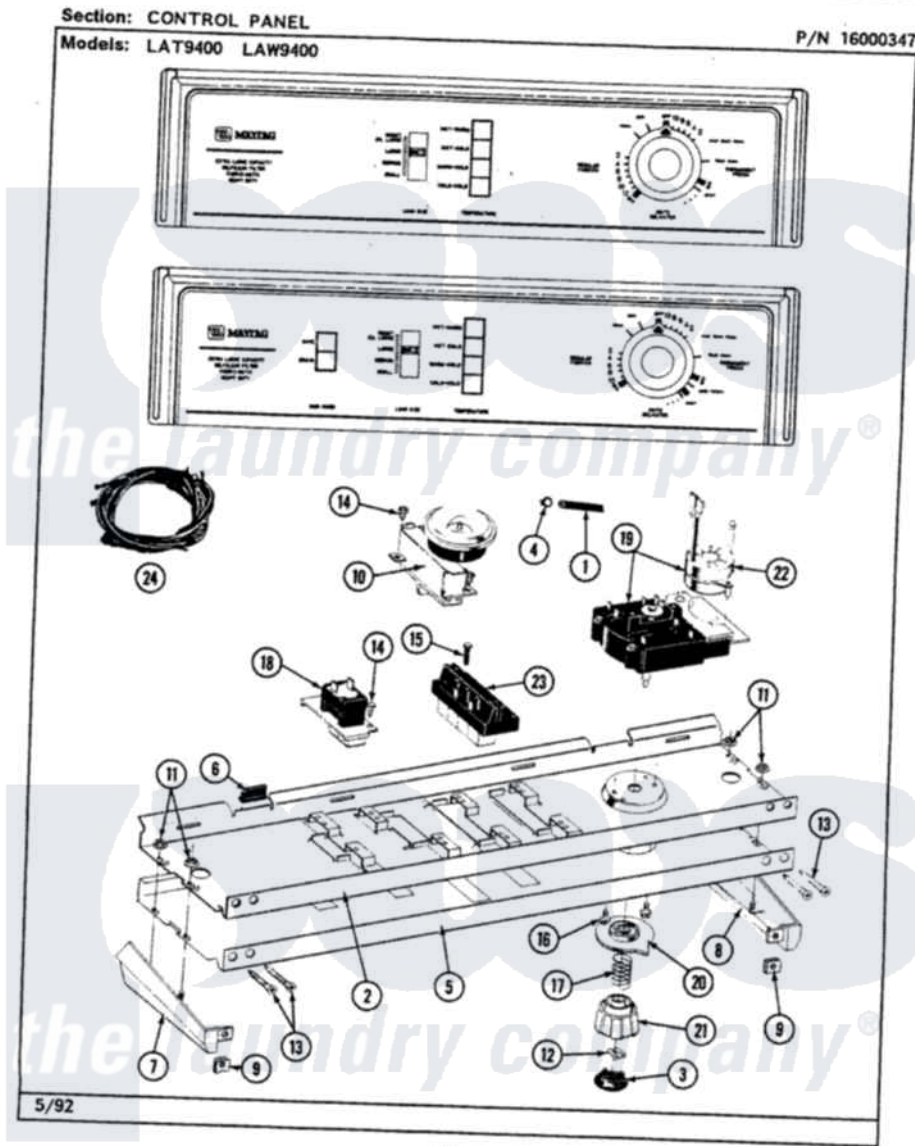

Maytag LAT9400ABW 04 - CONTROL PANEL

24

Maytag [Residential Maytag LAT9400ABW Washer Parts](#) Parts Diagram 04 - CONTROL PANEL
 Click on the part number to view part

Item	Original Part Number	Replaced By	Status	Part Description
1	212942	22001619		Tube, Water Level Switch
2	214809			Back Up Plate
3	215821		Not Available	CAP, KNOB
4	410296	596669		Clamp, Manifold
5	207389		Not Available	CONTROL PANEL
6	214897			Pad, Control Panel
7	207215		Not Available	END CAP LH
8	207216		Not Available	END CAP RH
9	214894			Fastener, End Cap
10	207360			Infinite Level Press Switch
11	214872			Palnut, End Cap Note: Nut, Lamp Holder
12	211605			Bezel, Timer Dial
13	210932			Screw, No.8 X 9/16 Ctsk Note: Screw, Inlet Duct
14	211168	W10139210		Screw, 8-18 X 5/16
15	213117	67006908		Screw, Ice Rack

16	213966	3400014	Screw
17	211065		Spring, Index Wheel
18	207365		2 Button Switch
19	207376	22207376	Timer
20	215827	Not Available	TIMER DIAL SKIRT
21	215828		Knob, Timer
22	205033	22205033	Motor- Tim
23	207367	Not Available	TEMP CONTROL SWITCH - 4 BUTTON
24	207382		Wire Harness