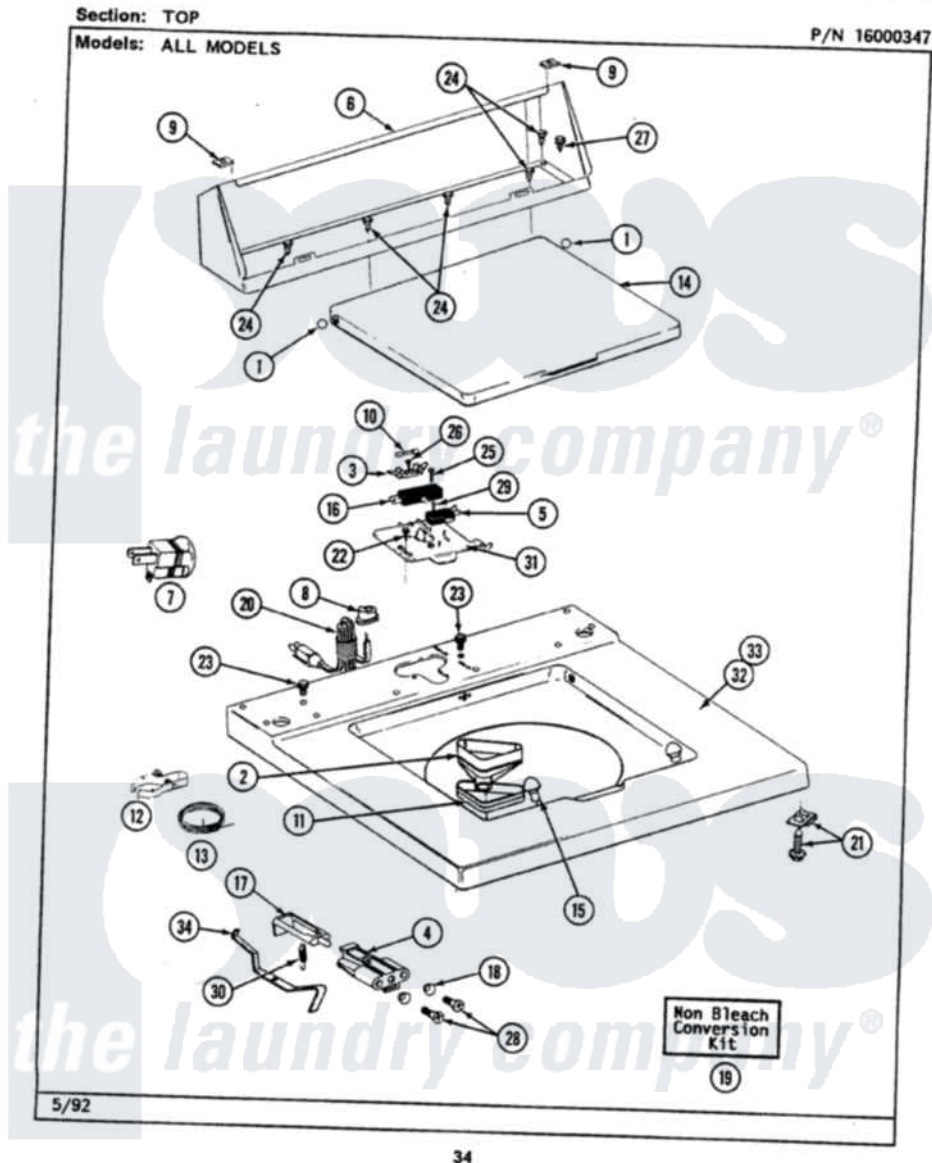

Maytag LAT9400ABW 06 - TOP

Maytag [Residential Maytag LAT9400ABW Washer Parts](#) Parts Diagram 06 - TOP
 Click on the part number to view part

Item	Original Part Number	Replaced By	Status	Part Description
1	211726			Hinge, Ball Lid
2	215577			Bleach Inlet White
3	207167			Block, Fuse
4	214279	204968		Plunger And Bracket Assembly--W
5	207166			Switch, Check
6	205635			Console
7	Y201808			Converter
8	211881			Grommet, Cord Part Not Used-Gas Models Only
9	215075			Fastener, Control Panel To Console
10	207168	22001682		Switch Assembly, Lid W/4amp Fuse
11	214436			Gasket
12	301548			Clamp, Ground Wire
13	311155			Ground Wire And Clamp
14	216073			LID (WHITE)

15	212716		Bumper, Lid
16	205415	279347	Switch-Lid
17	215700		Not Available
18	211500		LID SWITCH PLUNGER
19	205997		Washer, Bracket To Top Cover
20	204590		Non-Bleach Conversion Kit
21	204445		Cord, Power
22	207159	489355	Screw And Fastener Assembly
23	210186	3370225	Screw, 8 X 1/2
24	211294	90767	Screw
25	213501		Screw, 8A X 3/8 HeX Washer Head Tapping
26	215705	Y311711	Screw, No.6-20 X 1-1/8 Inch
27	Y313559		Screw, Fuse Block
28	910182	25-7809	Screw
29	912012	3400409	Screw, No.6-20 1/2 Flthd Torx
30	213720		Screw
31	Y215699	22001678	Spring, Lid Switch
32	207170		Bracket, Switch And Fuse
34	215704		Top Cover
			Lever, Unbalance