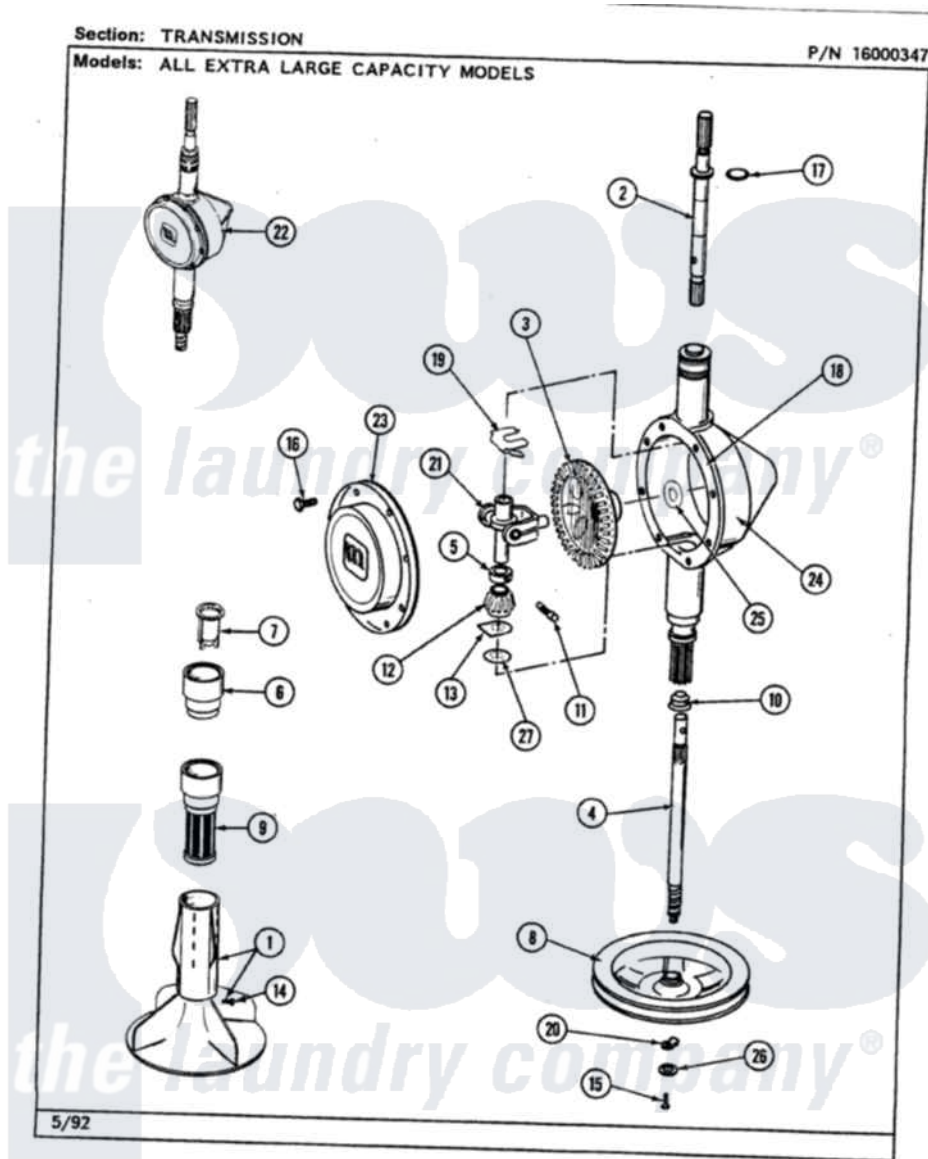

Maytag LAT9400ABW 07 - TRANSMISSION

42

Maytag [Residential Maytag LAT9400ABW Washer Parts](#) Parts Diagram 07 - TRANSMISSION
 Click on the part number to view part

Item	Original Part Number	Replaced By	Status	Part Description
1	207228			Agitator W/Lock Screw
2	207153	6-2097820		Kit- Shaft
3	206713	6-2067130		Gear- Beve
4	215410	12001450		Ctr Shaft W/Collar Andkeeper- Dp
5	215415		Not Available	COLLAR, LOWER
6	215721			Dispensing Cap
7	215733			Dispensing Cup
8	211059	6-2301530		Pulley
10	206602	207843		Lip Seal Repair Kit
11	Y206629			Pin, Collar
12	215401	W10221114		Pinion
13	215395			Plate, Clutch
14	206478		Not Available	SCREW & WASHER FOR AGITATOR
15	211375	681582		Screw
16	215417		Not Available	SCREW, TRANSMISSION

16	210417	Not Available	COVER
17	210690		Seal, Rubber
18	Y058700	675652	Adhesive
19	215581		Spring, Agitator Shaft
20	211089		Lug, Stop Pulley
21	206685	6-2066850	Yoke
22	206707	6-2097750	Trans Dee
23	206628		Cover, Transmission
24	206624	6-2097750	Trans Dee
25	215394		Washer, Bevel Gear
26	211090	22003555	Washer, Stop Lug
27	211483	6-2114830	Washer- SP