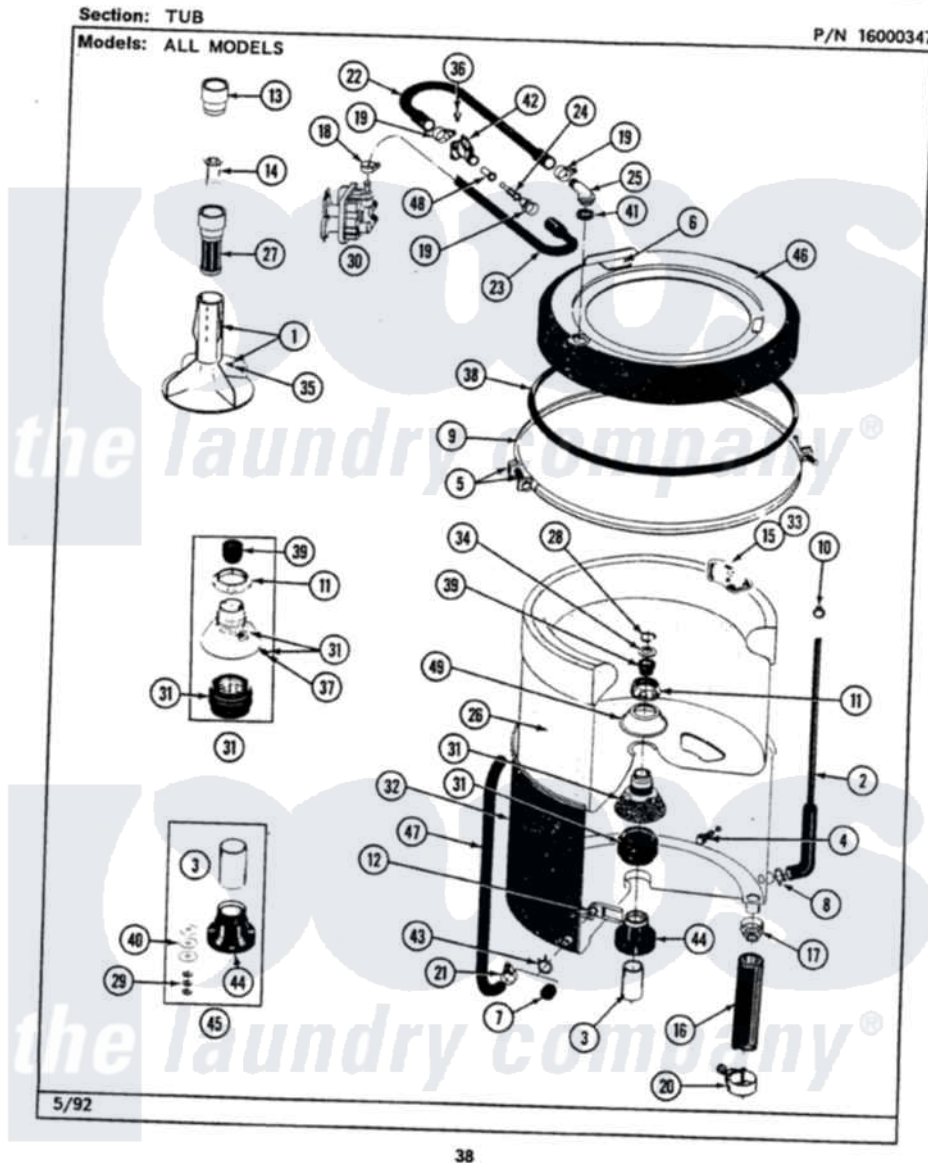

Maytag LAT9400ABW 08 - TUB

Maytag [Residential Maytag LAT9400ABW Washer Parts](#) Parts Diagram 08 - TUB
Click on the part number to view part

Item	Original Part Number	Replaced By	Status	Part Description
1	207228			Agitator W/Lock Screw
2	212942	22001619		Tube, Water Level Switch
3	211130			Bearing Liner, Tub Bearing
4	200744	W10175939		Bolt
"	205254	W10175938		Bolt
5	205529			Nut And Bolt Kit For Tub Clam
6	215232			Bumper, Unbalance
8	211641			Clamp, 1-1/16"
9	200846			Clamp - Tub Cover
10	410296	596669		Clamp, Manifold
11	211047	6-2110472		Nut- Clamp
12	214434			Spout, Deflector
13	215721			Dispensing Cap
14	215733			Dispensing Cup
15	207219			Filter, Self-Cleaning
16	213045			Hose, Outer Tub Part Not Used

17	200900	616099	Clamp
18	201575		Clamp, Hose
19	202515	596669	Clamp, Manifold
20	202574	3367052	Clamp, Hose
21	205161	489503	Clamp
22	Y215234		Hose, Injector Fill
23	213013		Hose, Injector
24	213015		Nozzle, Injector
25	215235		Tube, Injector
26	207831	Not Available	TUB, INNER (W/PLUG)
28	Y015667		Retaining Ring
29	Y054867		Washer, Lock
30	205613		Water Valve
31	204012	6-2095720	Mounting S
32	205484		Tub, Outer Part Not Used
34	Y015666		Washer, Retaining -
35	206478	Not Available	SCREW & WASHER FOR AGITATOR
36	312620		Screw, Sems
37	211618	22001423	Set Screw, Mounting Stem
38	211232		Seal, Tub Cover
39	Y0A4298	6-0A57420	Seal- Agitator
40	211100		Washer, Outer Tub
41	215233		Seal For Injector Tube
42	215447		Sleeve For Injector
43	214739	596669	Clamp, Manifold
44	200824	6-2040130	Tub Bearin
45	204013	6-2040130	Tub Bearin
46	206380	Not Available	COVER, TUB
47	214433		Tube, Inlet Part Not Used
48	213016	216201	Nozzle
49	211210		Washer, Clamping Nut