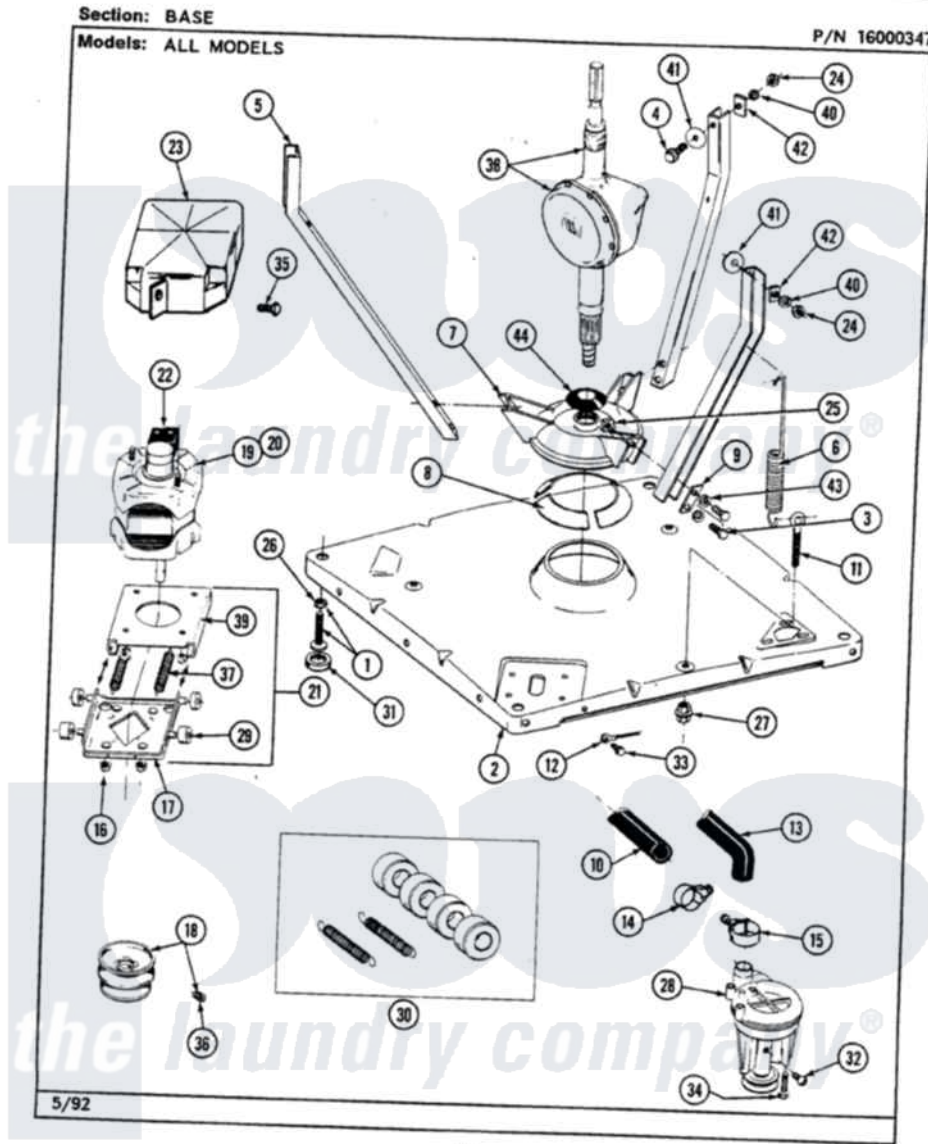

Maytag LAT9400AGL 01 - BASE

44

Maytag Residential Maytag LAT9400AGL Washer Parts Parts Diagram 01 - BASE
 Click on the part number to view part

Item	Original Part Number	Replaced By	Status	Part Description
1	Y302699	22003428		Leg, Adjustable
2	203274			Base With Damper Pads
3	Y015627			Screw- Hex
4	205254	W10175938		Bolt
"	200744	W10175939		Bolt
5	213053			Brace, Tub Part Not Used
6	213054			Centering Spring - 3 Used
7	203725			Damper W/Bolt And Clip
8	203956			Damper Pad Kit
9	213073			Washer, Double Brace
10	214767	22001448		Hose, Pump
11	213120	216416		Bolt, Eye/Centering Spring
12	204807			Ground Wire, Supp. Plte To Top Cover
13	213045			Hose, Outer Tub Part Not Used
14	200461	285655		Clamp, Hose